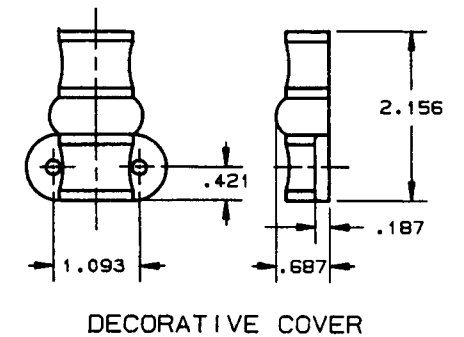

DOOR DETAIL

EXTENSION DETAIL

NOTES:

- 1.) USE WITH B106-L_R OR B116-L_R CREMONE BOLT FOR DOOR SIZES UP TO 11'.
- 2.) USE WITH B106-L_{RB} OR B116-L_{RB} CREMONE BOLT FOR DOOR SIZES UP TO 12'.
- 3.) SUPPLIED WITH 1 DECORATIVE GUIDE COVER.
- 4.) FOR ADDITIONAL CREMONE BOLT DETAILS SEE TEMPLATES J103 AND J104.

DO NOT SCALE DRAWING

EFFECTIVE 1-31-91

BALDWIN	
B106-E48 EXTENSION	
TEMPLATE NO. VARIATIONS J132, J135, J136	TEMPLATE NO. J133