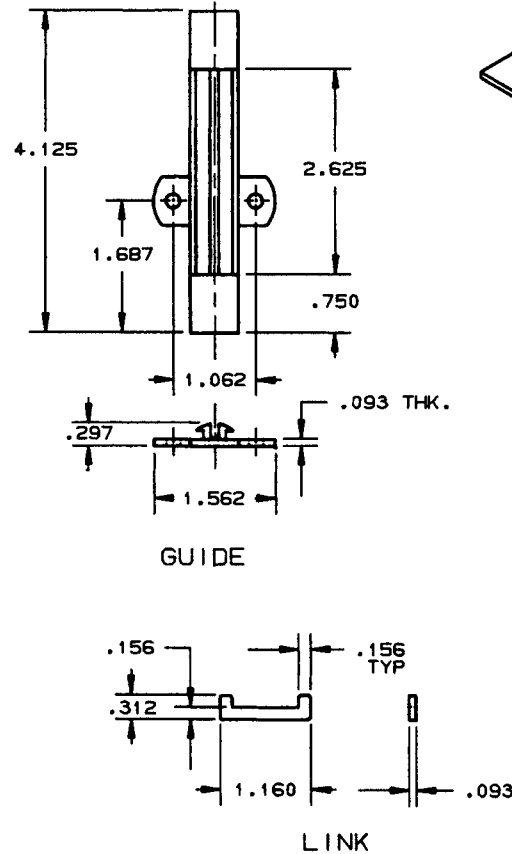

DOOR DETAIL

EXTENSION DETAIL

NOTES:

- 1.) USE WITH B106-L_R OR B116-L_R CREMONE BOLT FOR DOOR SIZES UP TO 11'.
- 2.) USE WITH B106-L_{RB} OR B116-L_{RB} CREMONE BOLT FOR DOOR SIZES UP TO 12'.
- 3.) SUPPLIED WITH 1 DECORATIVE GUIDE COVER.
- 4.) FOR ADDITIONAL CREMONE BOLT DETAILS SEE TEMPLATES J103 AND J104.

DO NOT SCALE DRAWING

EFFECTIVE 1-31-91

BALDWIN	
B106-E48 EXTENSION	
TEMPLATE NO. VARIATIONS J132, J135, J136	TEMPLATE NO. J133