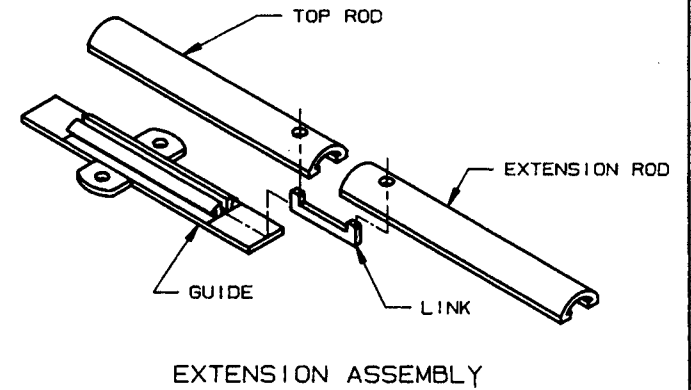

DOOR DETAIL

EXTENSION DETAIL

NOTES:

- 1.) USE WITH B106-L_R OR B116-L_R CREMONE BOLT FOR DOOR SIZES UP TO 11'.
- 2.) USE WITH B106-L_{RB} OR B116-L_{RB} CREMONE BOLT FOR DOOR SIZES UP TO 12'.
- 3.) SUPPLIED WITH 1 DECORATIVE GUIDE COVER.
- 4.) FOR ADDITIONAL CREMONE BOLT DETAILS SEE TEMPLATES J103 AND J104.

DO NOT SCALE DRAWING

EFFECTIVE 1-31-91

BALDWIN	
B106-E48 EXTENSION	
TEMPLATE NO. VARIATIONS J132, J135, J136	TEMPLATE NO. J133