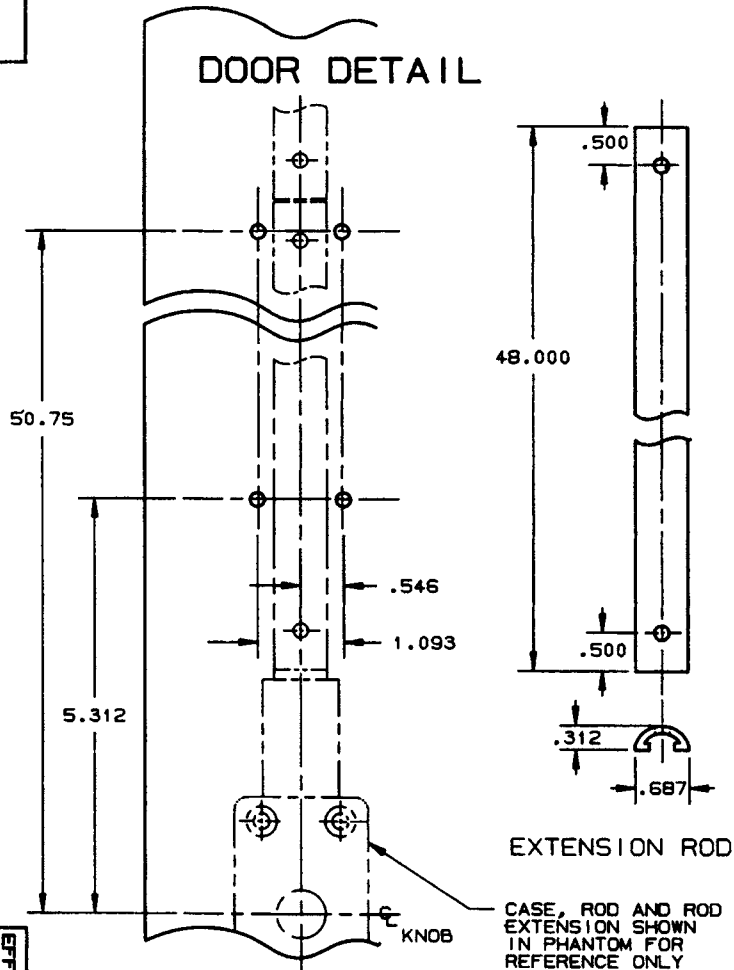

DOOR DETAIL

EXTENSION DETAIL

NOTES:

- 1.) USE WITH B106-L_R OR B116-L_R CREMONE BOLT FOR DOOR SIZES UP TO 11'.
- 2.) USE WITH B106-L_{RB} OR B116-L_{RB} CREMONE BOLT FOR DOOR SIZES UP TO 12'.
- 3.) SUPPLIED WITH 1 DECORATIVE GUIDE COVER.
- 4.) FOR ADDITIONAL CREMONE BOLT DETAILS SEE TEMPLATES J103 AND J104.

DO NOT SCALE DRAWING

EFFECTIVE 1-31-91

BALDWIN	
B106-E48 EXTENSION	
TEMPLATE NO. VARIATIONS J132, J135, J136	TEMPLATE NO. J133