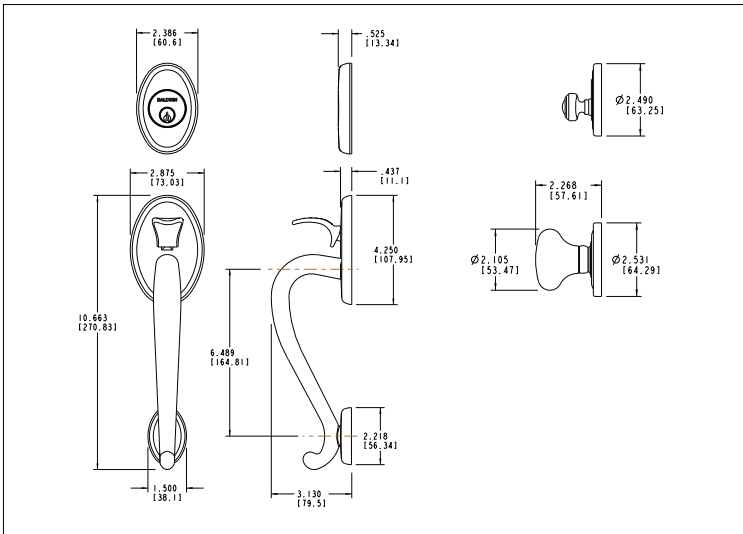

BALDWIN®

85335 - LOGAN SECTIONAL TRIM WITH EGG KNOB ESTATE HANDLESET

SPECIFICATIONS

- > Accessibility Code (ADA) A117.1 for all levers
- > Certified by Underwriters Laboratories (UL) for use on fire doors up to three-hour rating
- > U L10C / UBC 7-2 (1997) Positive Pressure Rated, UL10B Pressure Rated
- > Material: Solid Brass

TIER 1 FINISHES

TIER 2 FINISHES