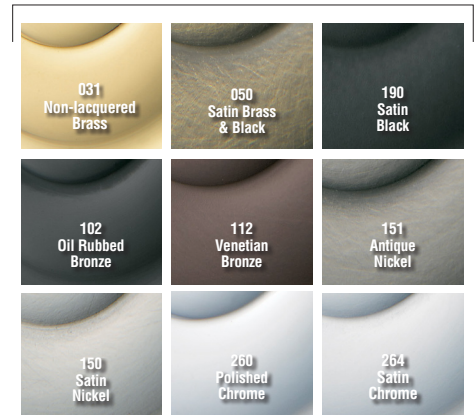

BALDWIN®

85335 - LOGAN SECTIONAL TRIM WITH EGG KNOB ESTATE HANDLESET

SPECIFICATIONS

- > Accessibility Code (ADA) A117.1 for all levers
- > Certified by Underwriters Laboratories (UL) for use on fire doors up to three-hour rating
- > U L10C / UBC 7-2 (1997) Positive Pressure Rated, UL10B Pressure Rated
- > Material: Solid Brass

TIER 1 FINISHES

TIER 2 FINISHES