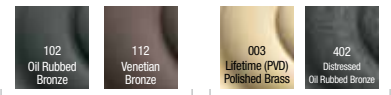

NEW!
From Baldwin

BALDWIN®

8285.xxx.AC1
Soho Deadbolt

8252.xxx.AC1
Boulder Deadbolt

85386.xxx.ACRH (.ACLH)
Soho Sectional Trim
w/ 5485 Lever

Finishes

TIER 1

TIER 2

85353.xxx.ACRH (.ACLH)
Boulder Sectional Trim
w/ 5452 Beavertail Lever

Finishes

TIER 1

TIER 2

Keyless Entry Deadbolt Features

- Easy Install in Minutes w/ Screwdriver
- Fits Standard Tubular Door Prep
- No Hard Wiring Required
- 2 Customizable User Codes with Easy Add & Delete
- 4 to 8 Digit Codes
- One Touch Locking
- Back-Lit Keypad for Increased Visibility
- Incorrect Code Lockout Feature
- Customizable Features
 - Automatic Door Locking after 30 Seconds
 - Door Locked / Unlocked led indicator
 - Audible beep for activation
- 4 AA Batteries
- Low Battery LED Indicator
- Tapered Deadbolt Design - Compensates for Door Misalignment Conditions
- Protective Coated Keypad Preventing Wear & Discoloration
- Automatic Handing Feature
- Solid Forged Brass Trim