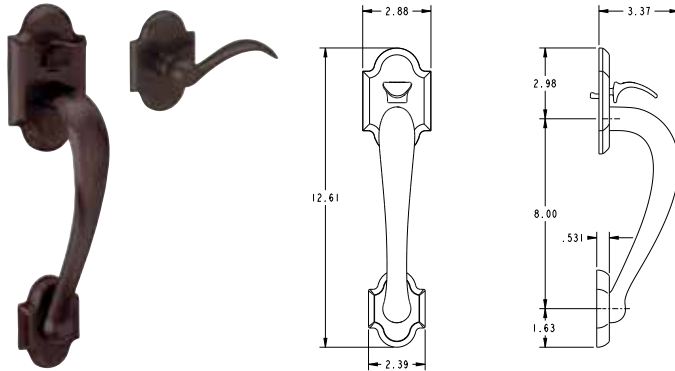

Example: 8285.150.AC1

+ 85386.150.ACRH

BALDWIN

** Available only in Soho & Boulder styles*

**SOHO
DEADBOLT**

Item #	Description	Tier 1 150, 260, 264	Tier 2 056
8285.xxx.AC1	Deadbolt	\$465	\$495

**SOHO
SECTIONAL
HANDLESET KIT**

Item #	Description	Tier 1 150, 260, 264	Tier 2 056
85386.xxx.ACRH (ACLH)	Sectional Entry Handleset Kit	\$335	\$350

**BOULDER
DEADBOLT**

Item #	Description	Tier 1 102, 112	Tier 2 003, 402
8252.xxx.AC1	Deadbolt	\$465	\$495

**BOULDER
SECTIONAL
HANDLESET KIT**

Item #	Description	Tier 1 102, 112	Tier 2 003, 402
85353.xxx.ACRH (ACLH)	Sectional Entry Handleset Kit	\$335	\$350

DISPLAY OPTIONS

**Keyless Entry Active Mounts
\$310 Each**