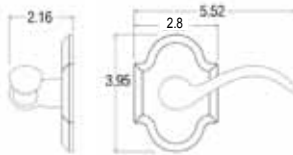

**SOHO
DEADBOLT**

Item #	Description	Tier 1 150, 260, 264	Tier 2 056
8285.xxx.AC1	Deadbolt	$465	$495

**SOHO
SECTIONAL
HANDLESET KIT**

Item #	Description	Tier 1 150, 260, 264	Tier 2 056
85386.xxx.ACRH (ACLH)	Sectional Entry Handleset Kit	$335	$350

**BOULDER
DEADBOLT**

Item #	Description	Tier 1 102, 112	Tier 2 003, 402
8252.xxx.AC1	Deadbolt	$465	$495

**BOULDER
SECTIONAL
HANDLESET KIT**

Item #	Description	Tier 1 102, 112	Tier 2 003, 402
85353.xxx.ACRH (ACLH)	Sectional Entry Handleset Kit	$335	$350

DISPLAY OPTIONS

**Keyless Entry Active Mounts
$310 Each**

See Your Rep for Details

BALDWIN®