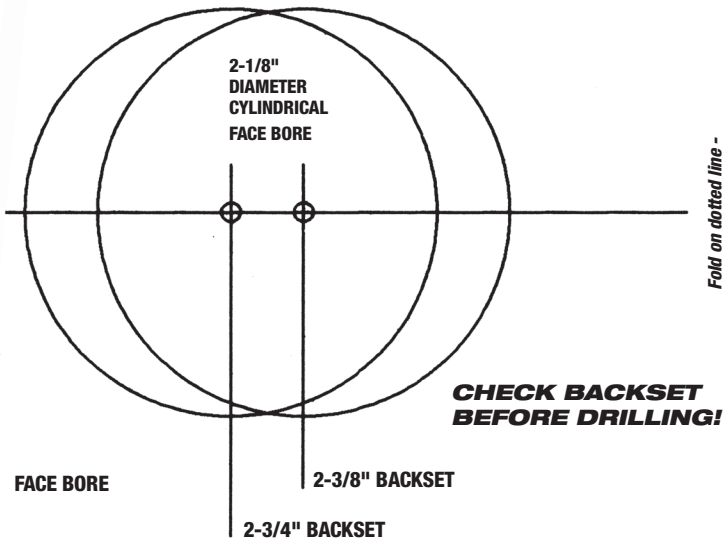

**KEYED ENTRY LOCKSET
LATCH AND STRIKE FULL DUMMY TEMPLATE**

*Fold on dotted line -
Lay over door edge on low side of bevel.*

DOOR THICKNESS