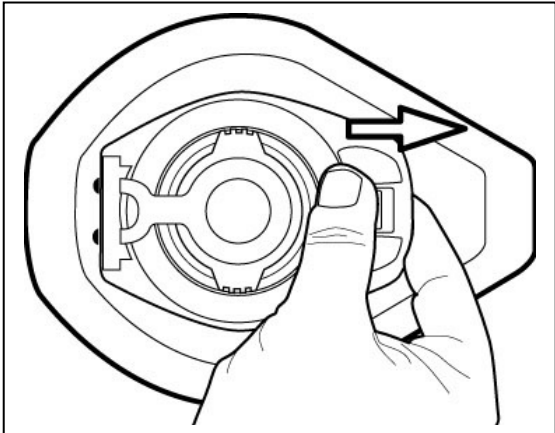

To Open Quick Air Release Valve:

Place your thumb on the tab and your index finger underneath the valve cover. Push tab in direction indicated by arrow on valve.

- This can easily be done with one hand.
- Do not pull up on valve cover.
- Push tab only in direction indicated by arrow printed on valve.