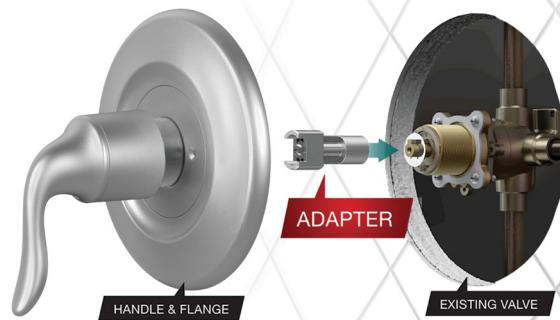

Tuscan Bronze

Polished Nickel

Universal Trim

Stop being held back by the valve in the wall on remodel projects. Pfister's Universal Trim uses a unique adapter technology that allows our trim to work on most of the major in wall valves from Moen® & Delta®. If your property has multiple types of valves in the wall, only Pfister's Universal Trim lets you keep a consistent design across all installations.