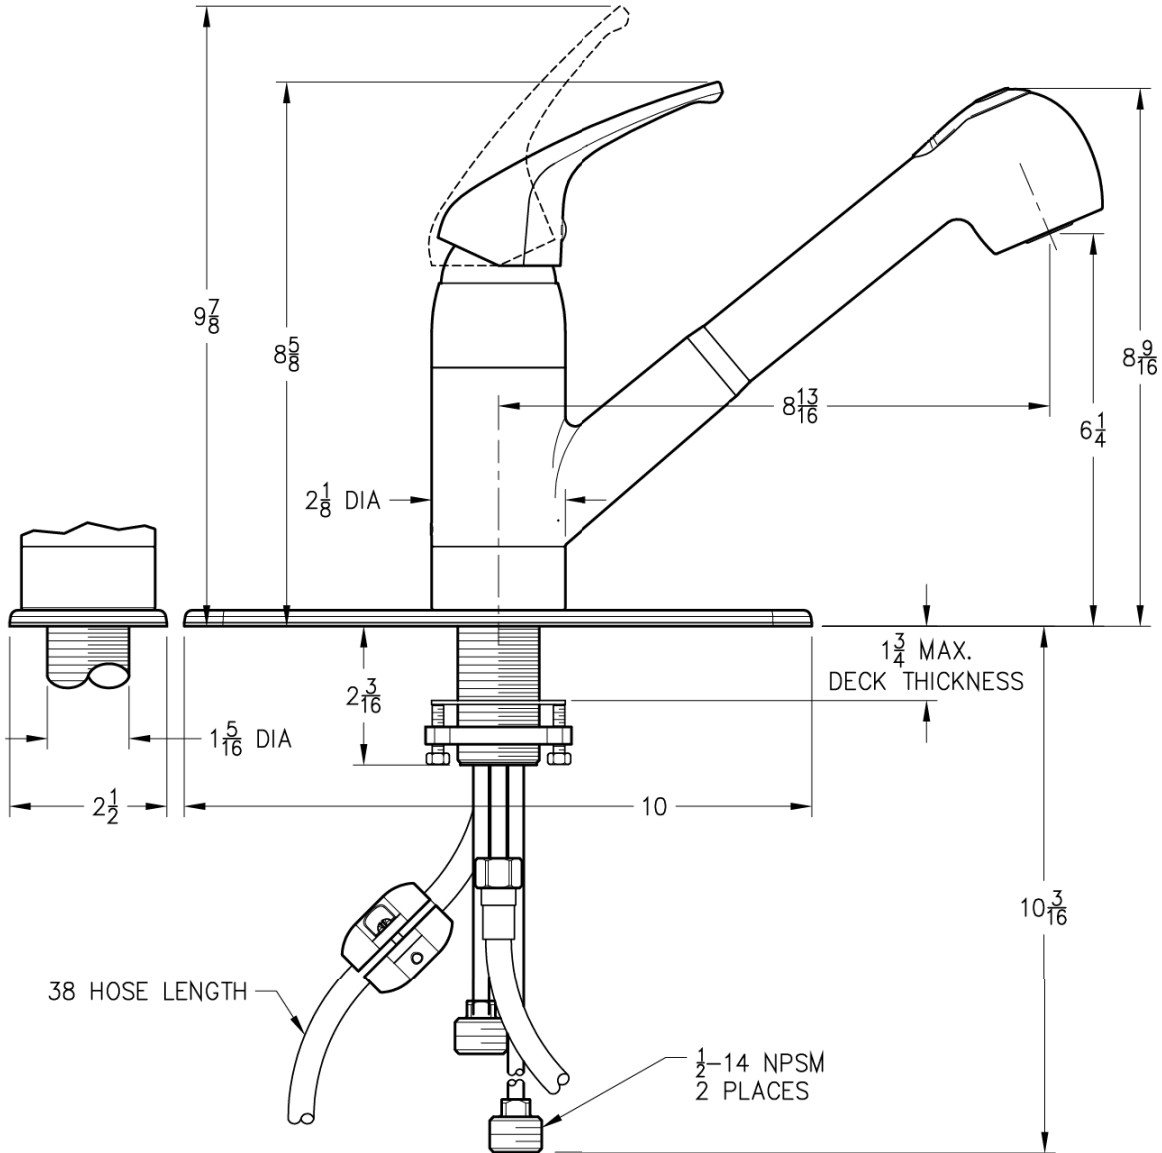

INSTALLATION DIMENSIONS

133 Series

Pfirst Series™
by Price Pfister

Pull-Out Kitchen Faucet

Critical Dimensions:

Minimum Hole Size	1 1/2 Dia Thru Holes
Valve Centerline to Back Splash	2 1/16 Min.

Dimensions are in Inches