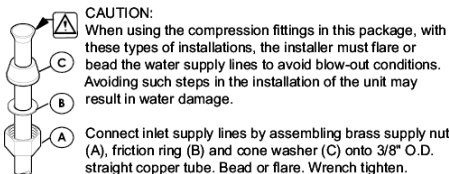

INSTALLATION DIMENSIONS

133 Series

Pfirst Series™
by Price Pfister

Pull-Out Kitchen Faucet

Critical Dimensions:

Minimum Hole Size	1 1/2 Dia Thru Holes
Valve Centerline to Back Splash	2 1/16 Min.

Dimensions are in Inches