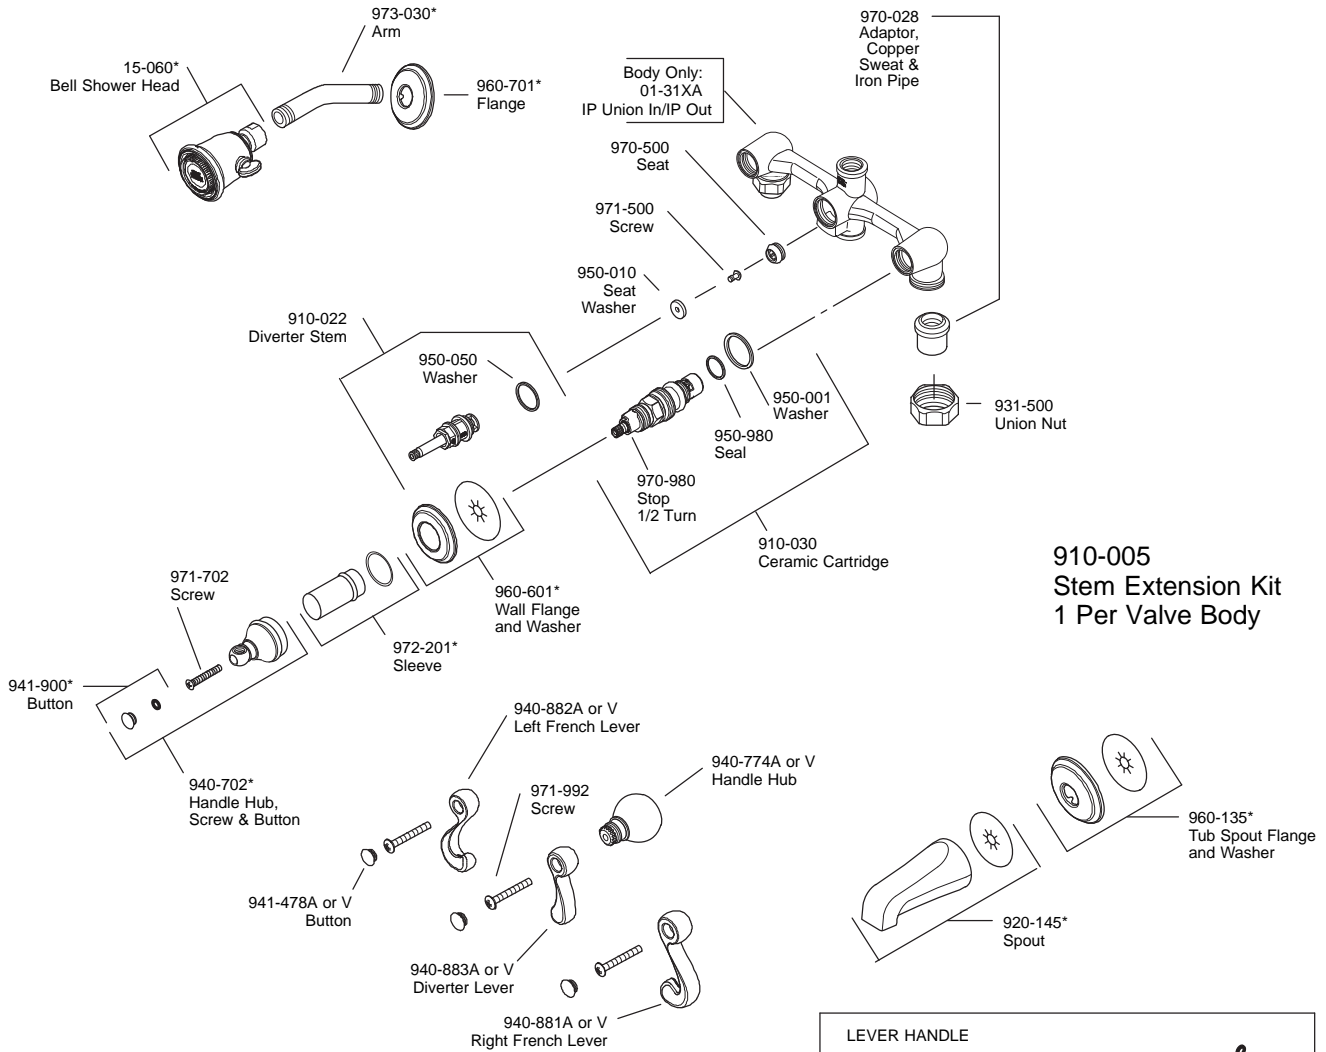

# PARTS EXPLOSION

## 01 Series Three-Handle Tub & Shower

**910-005**  
Stem Extension Kit  
1 Per Valve Body

LEVER HANDLE	
940-995*	Solid Brass
940-996A	Chrome Lever, Brass End
940-996W	White Lever, Chrome End
940-994*	Oak Wood
940-900*	Acrylic
940-991*	Porcelain, White
940-992P	Porcelain, Green
940-993A	Porcelain, Black
940-905*	Swirl Acrylic

O-Ring

**FINISHES** \* Indicates Finish

A Polished Chrome	M Almond	U Rustic Bronze
B Black	N Antique Bronze	V PVD Polished Brass
E Rustic Pewter	P Polished Brass	W White
D PVD Polished Nickel	Q Satin Brass	Y Tuscan Bronze
J PVD Brushed Nickel	R Copper	Z Oil-Rubbed Bronze
K Satin Nickel	S Stainless Steel	
L Satin Stainless	T Biscuit	

All finishes not available on all parts

**1-800-PFAUCET** [www.pricepfister.com](http://www.pricepfister.com)  
19701 DaVinci, Lake Forest, CA 92610

07/15/08

**Price Pfister**