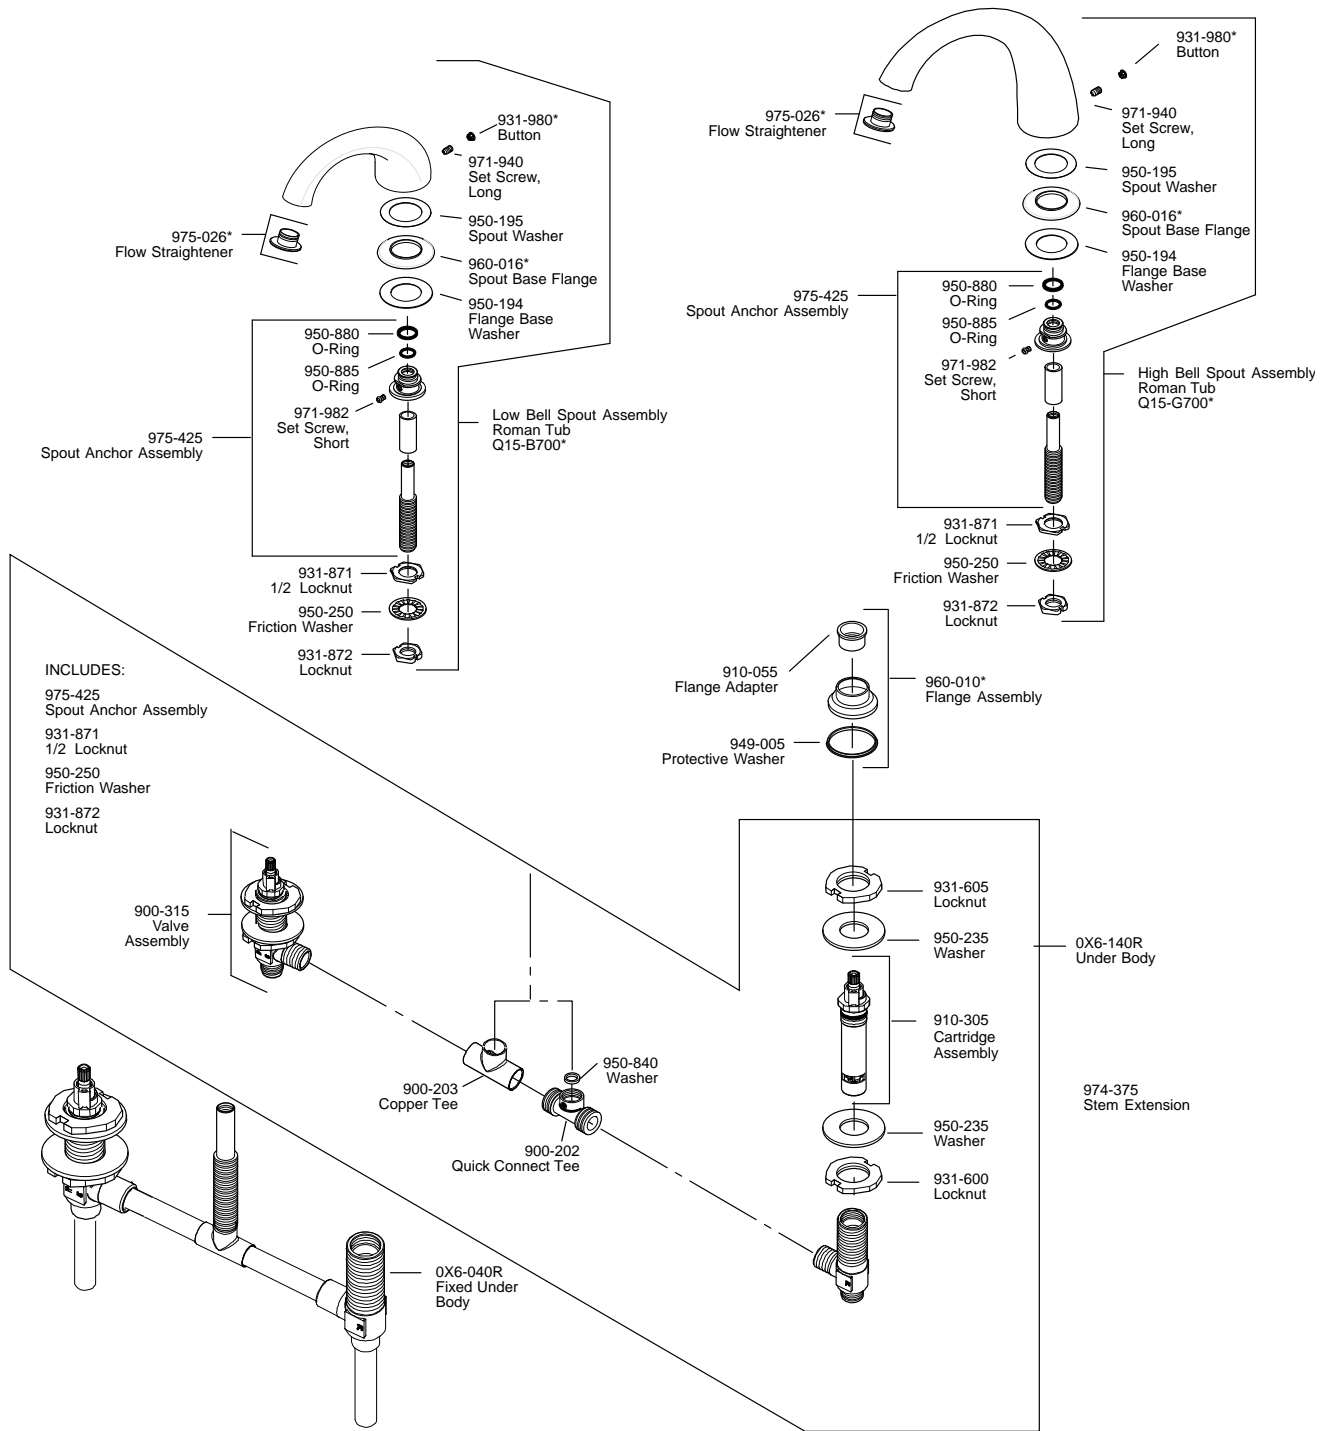

PARTS EXPLOSION

RT6 Series Georgetown™ Low-Bell & High Bell Spout

BODIES AND HHL HUB AND HANDLE TRIM KITS SUPPLIED SEPARATELY

FINISHES * Indicates Finish

A Polished Chrome	M Almond	U Rustic Bronze
B Black	N Antique Bronze	V PVD Polished Brass
E Rustic Pewter	P Polished Brass	W White
D PVD Polished Nickel	Q Satin Brass	Y Tuscan Bronze
J PVD Brushed Nickel	R Copper	Z Oil-Rubbed Bronze
K Satin Nickel	S Stainless Steel	
L Satin Stainless	T Biscuit	

All finishes not available on all parts

1-800-PFAUCET www.pricepfister.com
19701 DaVinci, Lake Forest, CA 92610

07/15/08

Price Pfister