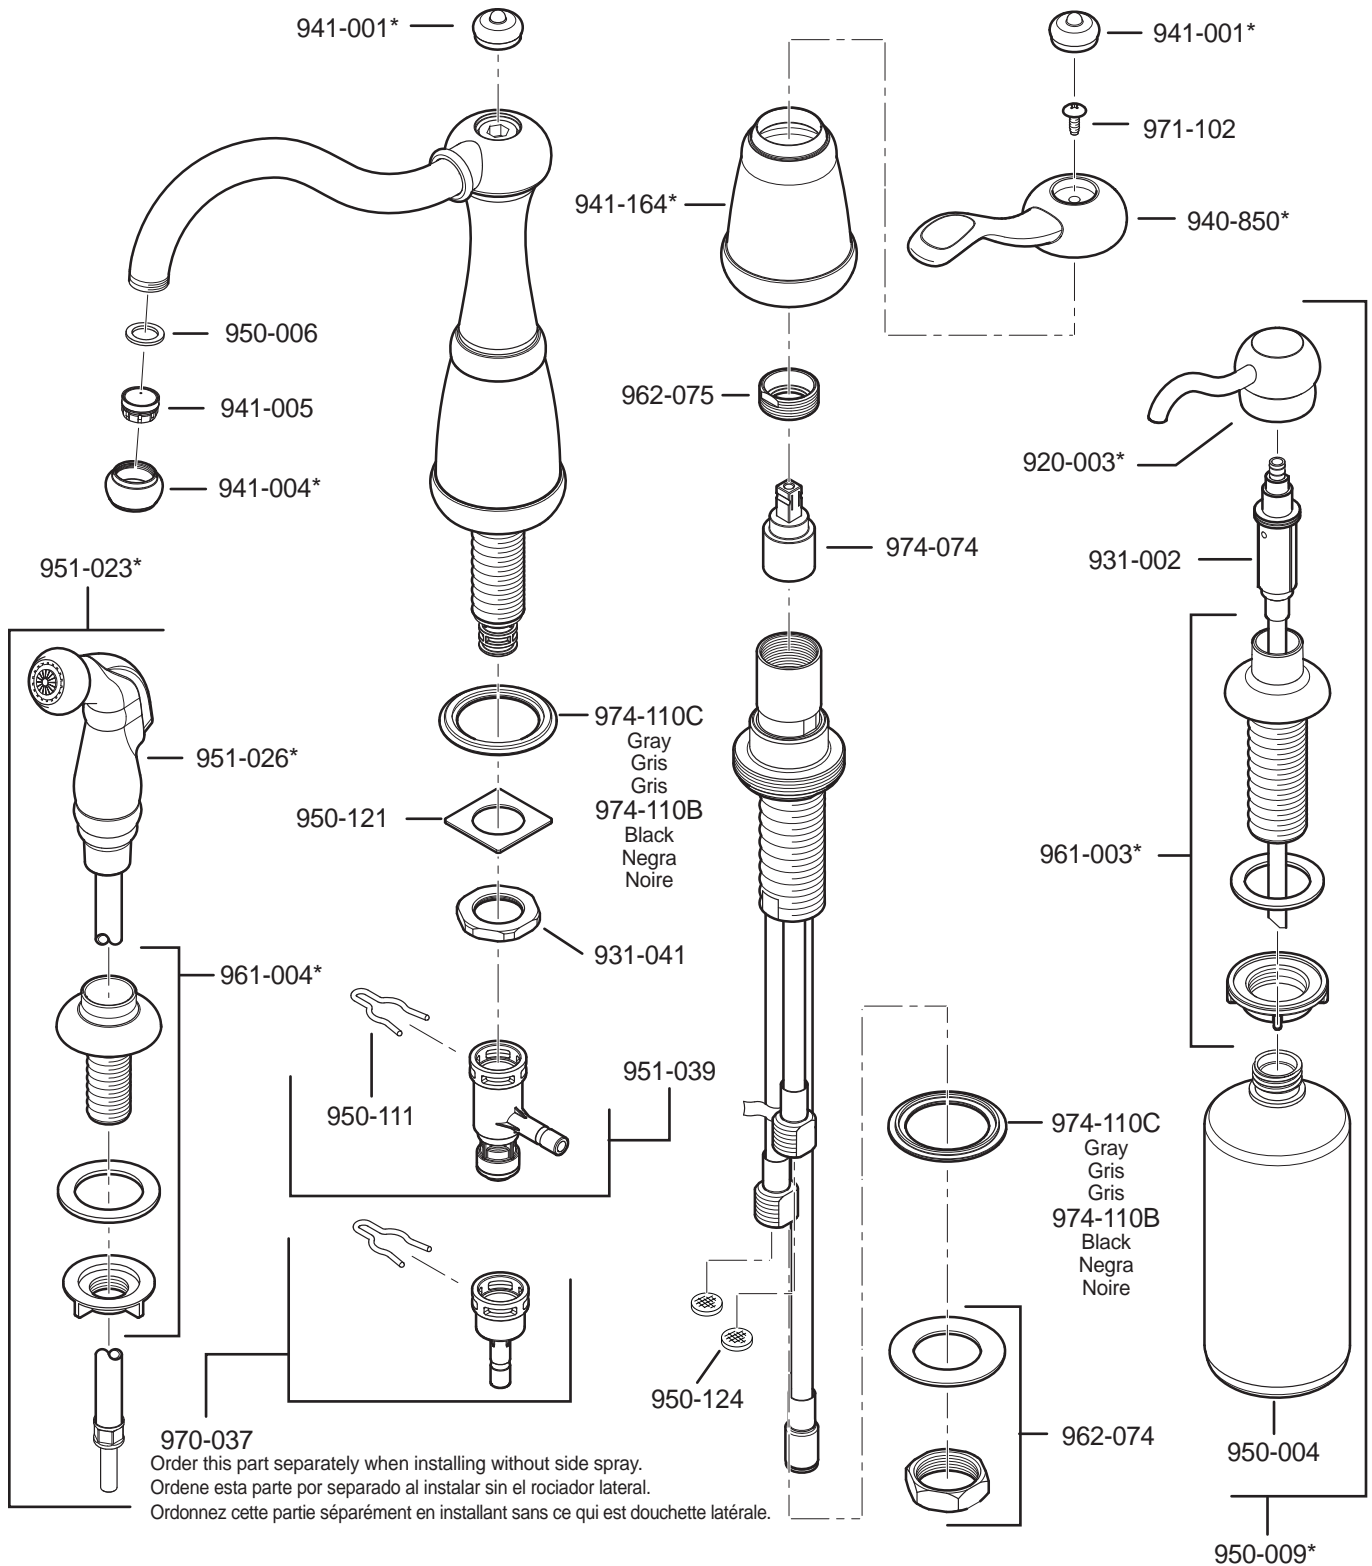

# PARTS EXPLOSION

## 26 Series Marielle™ Kitchen Faucet