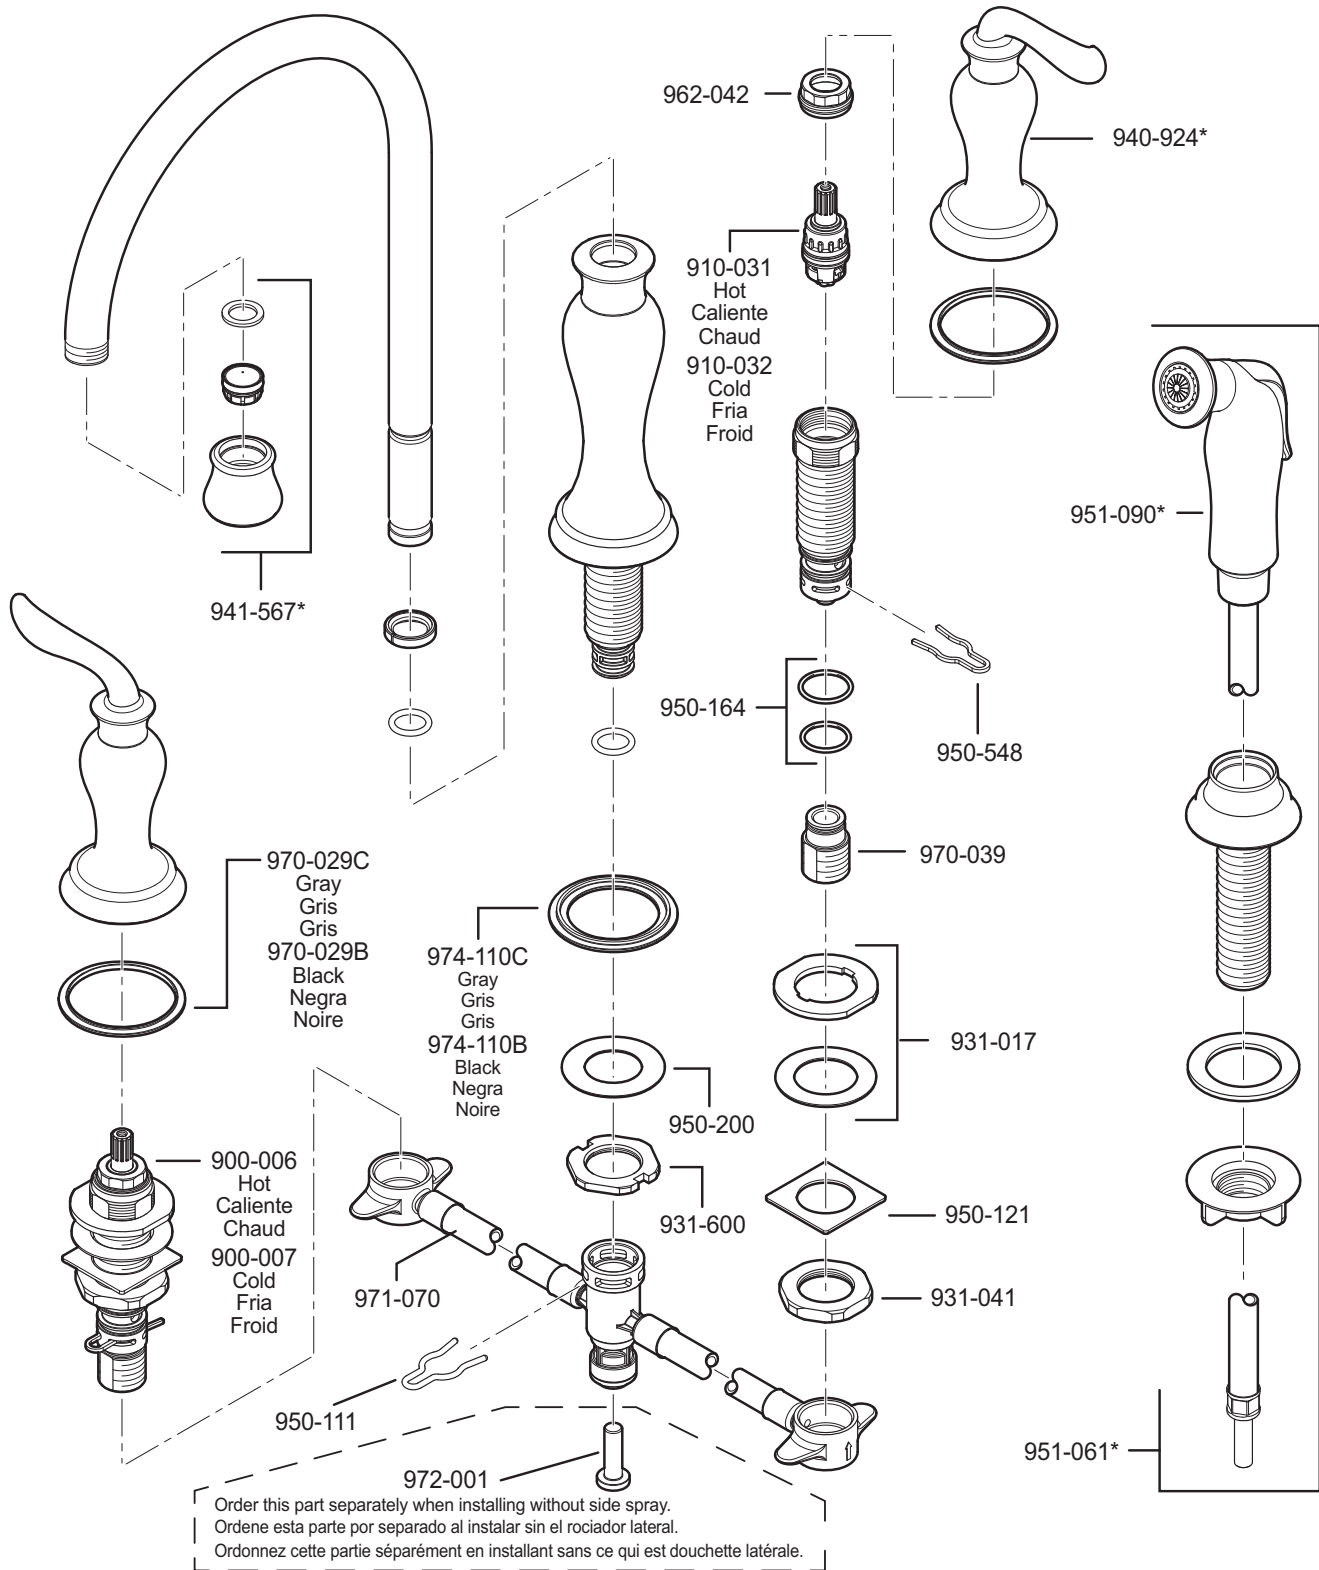

PARTS EXPLOSION

031 Series 8" Florentino

FINISHES * Indicates Finish

A Polished Chrome	L Satin Stainless	T Biscuit
B Black	M Almond	U Rustic Bronze
D PVD Polished Nickel	N Antique Bronze	V PVD Polished Brass
E Rustic Pewter	P Polished Brass	W White
J PVD Brushed Nickel	Q Satin Brass	Y Tuscan Bronze
G Velvet Aged Bronze	R Copper	Z Oil-Rubbed Bronze
K Satin Nickel	S Stainless Steel	

All finishes not available on all parts

1-800-PFAUCET www.pricepfinder.com
19701 DaVinci, Lake Forest, CA 92610

10/15/09

Price Pfister