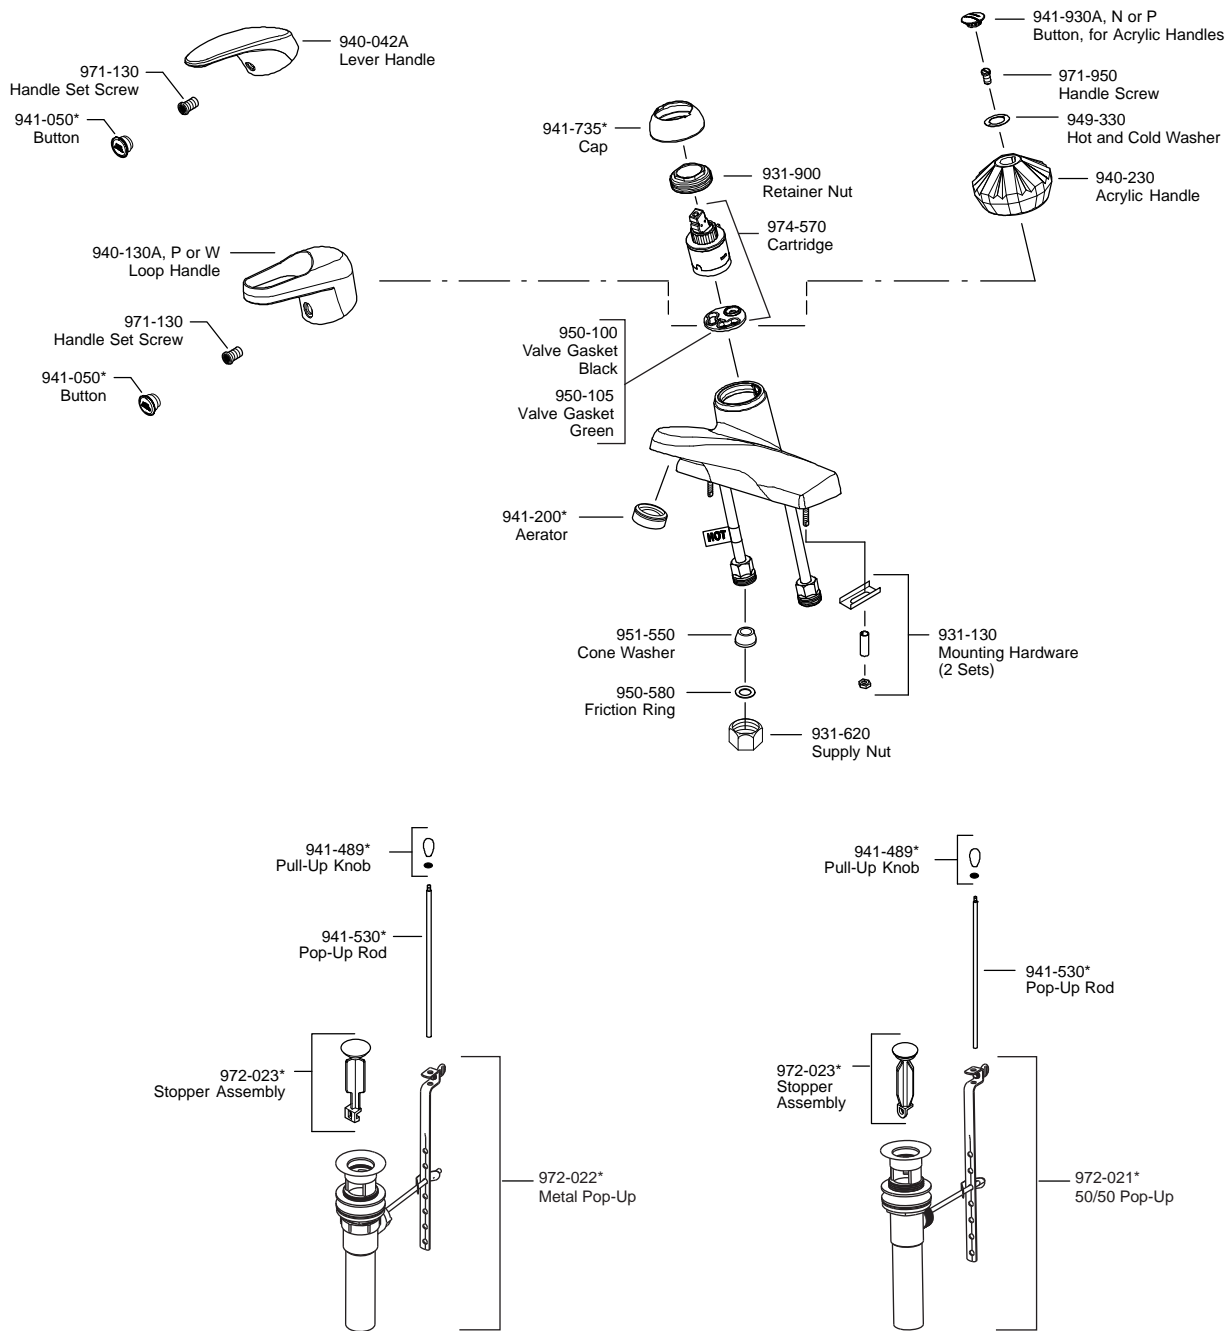

PARTS EXPLOSION

42 Series Genesis® 4" Centerset Lavatory Faucet

FINISHES * Indicates Finish

A Polished Chrome	M Almond	U Rustic Bronze
B Black	N Antique Bronze	V PVD Polished Brass
E Rustic Pewter	P Polished Brass	W White
D PVD Polished Nickel	Q Satin Brass	Y Tuscan Bronze
J PVD Brushed Nickel	R Copper	Z Oil-Rubbed Bronze
K Satin Nickel	S Stainless Steel	
L Satin Stainless	T Biscuit	

All finishes not available on all parts

1-800-PFAUCET www.pricepfaucet.com
19701 DaVinci, Lake Forest, CA 92610

07/15/08

Price Pfister®