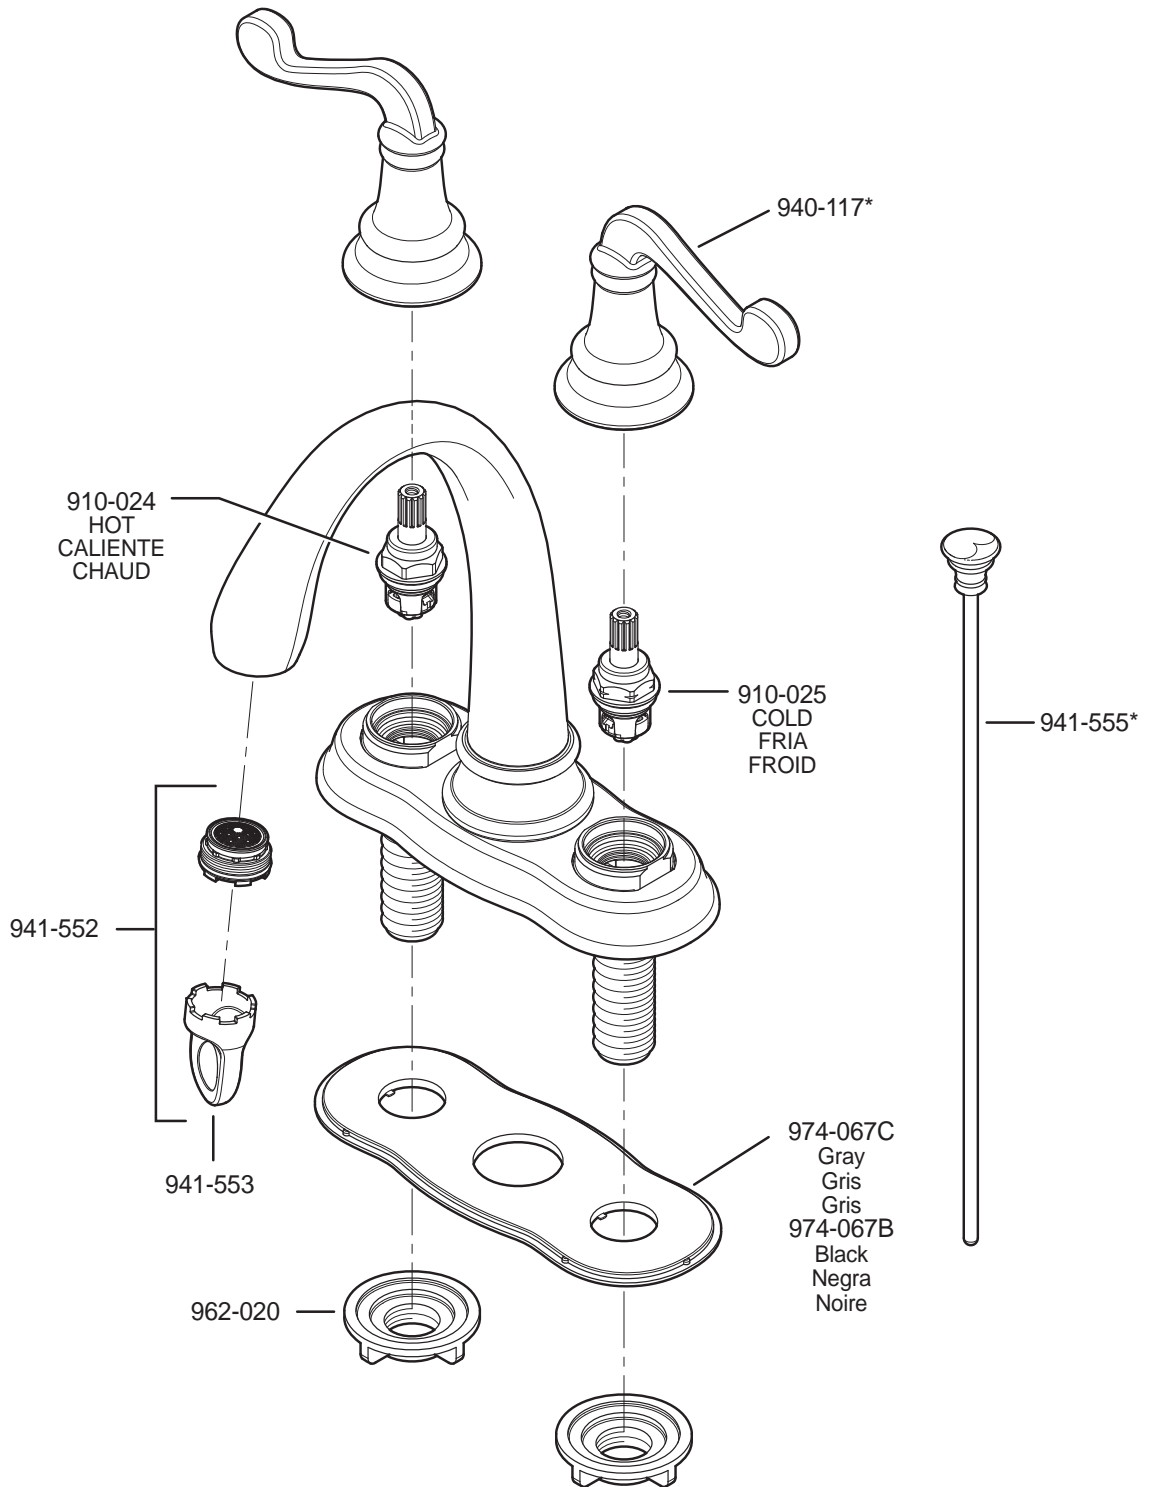

PARTS EXPLOSION

48 Series Falsetto™ Collection 4" Centerset Lavatory Faucet

FINISHES * Indicates Finish

A Polished Chrome	L Satin Stainless	T Biscuit
B Black	M Almond	U Rustic Bronze
D PVD Polished Nickel	N Antique Bronze	V PVD Polished Brass
E Rustic Pewter	P Polished Brass	W White
J PVD Brushed Nickel	Q Satin Brass	Y Tuscan Bronze
G Velvet Aged Bronze	R Copper	Z Oil-Rubbed Bronze
K Satin Nickel	S Stainless Steel	