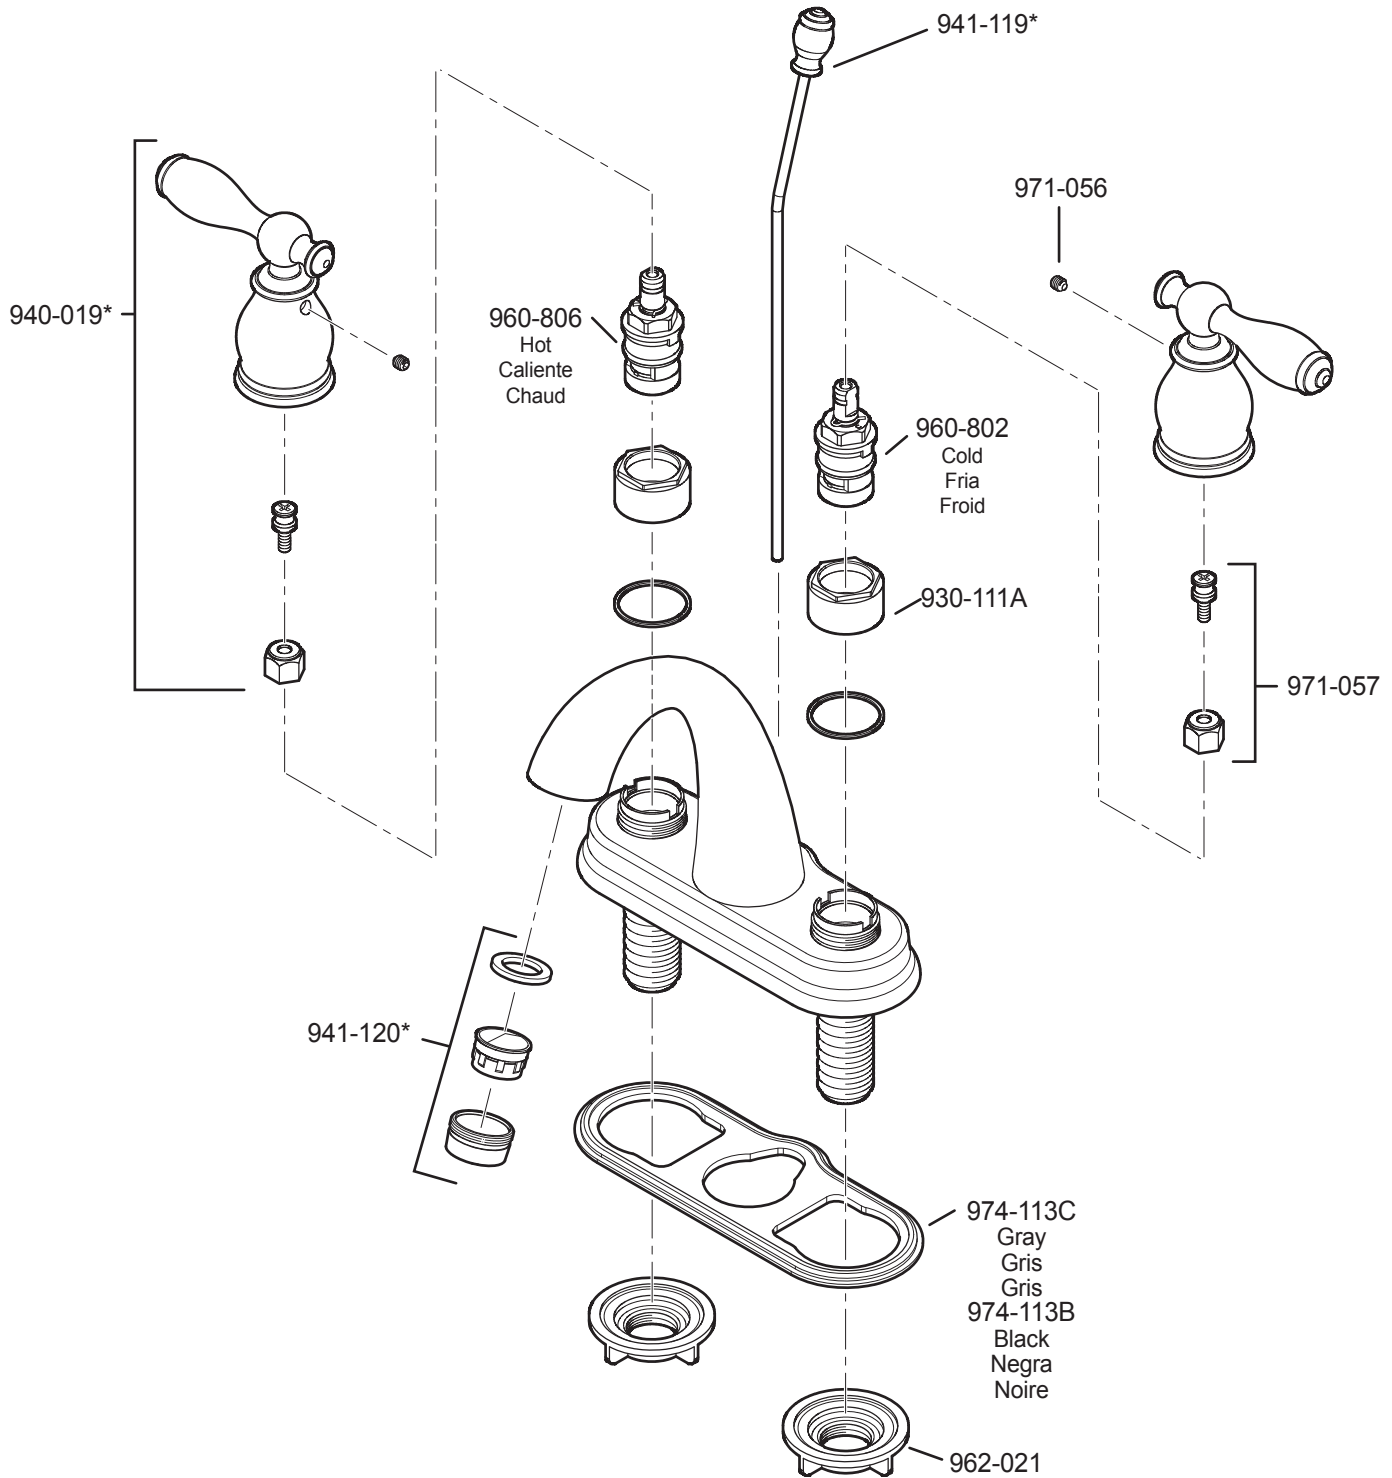

PARTS EXPLOSION

48 Series Unison™ Collection 4" Centerset Lavatory Faucet

FINISHES * Indicates Finish

A Polished Chrome	L Satin Stainless	T Biscuit
B Black	M Almond	U Rustic Bronze
D PVD Polished Nickel	N Antique Bronze	V PVD Polished Brass
E Rustic Pewter	P Polished Brass	W White
J PVD Brushed Nickel	Q Satin Brass	Y Tuscan Bronze
G Velvet Aged Bronze	R Copper	Z Oil-Rubbed Bronze
K Satin Nickel	S Stainless Steel	