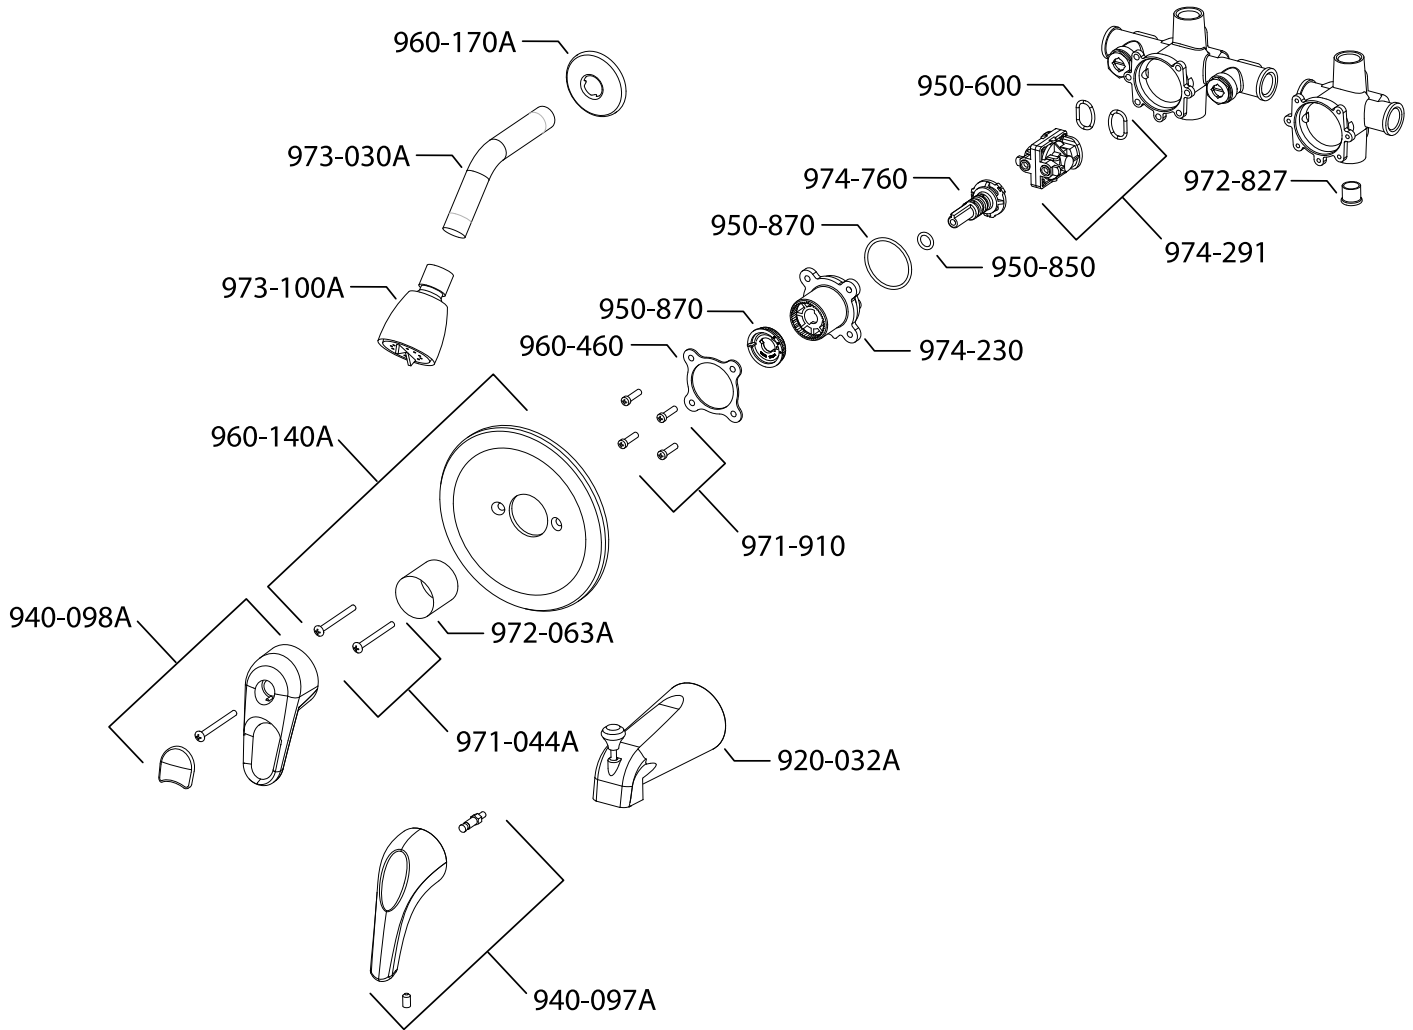

# PARTS EXPLOSION

## 408 Series Classic® Collection Single Control Tub & Shower

**FINISHES \* Indicates Finish**

A Polished Chrome	M Almond	U Rustic Bronze
B Black	N Antique Bronze	V PVD Polished Brass
E Rustic Pewter	P Polished Brass	W White
D PVD Polished Nickel	Q Satin Brass	Y Tuscan Bronze
J PVD Brushed Nickel	R Copper	Z Oil-Rubbed Bronze
K Satin Nickel	S Stainless Steel	
L Satin Stainless	T Biscuit	

All finishes not available on all parts

1-800-PFAUCET [www.pricepfister.com](http://www.pricepfister.com)  
19701 DaVinci, Lake Forest, CA 92610

07/15/08

**Price Pfister**