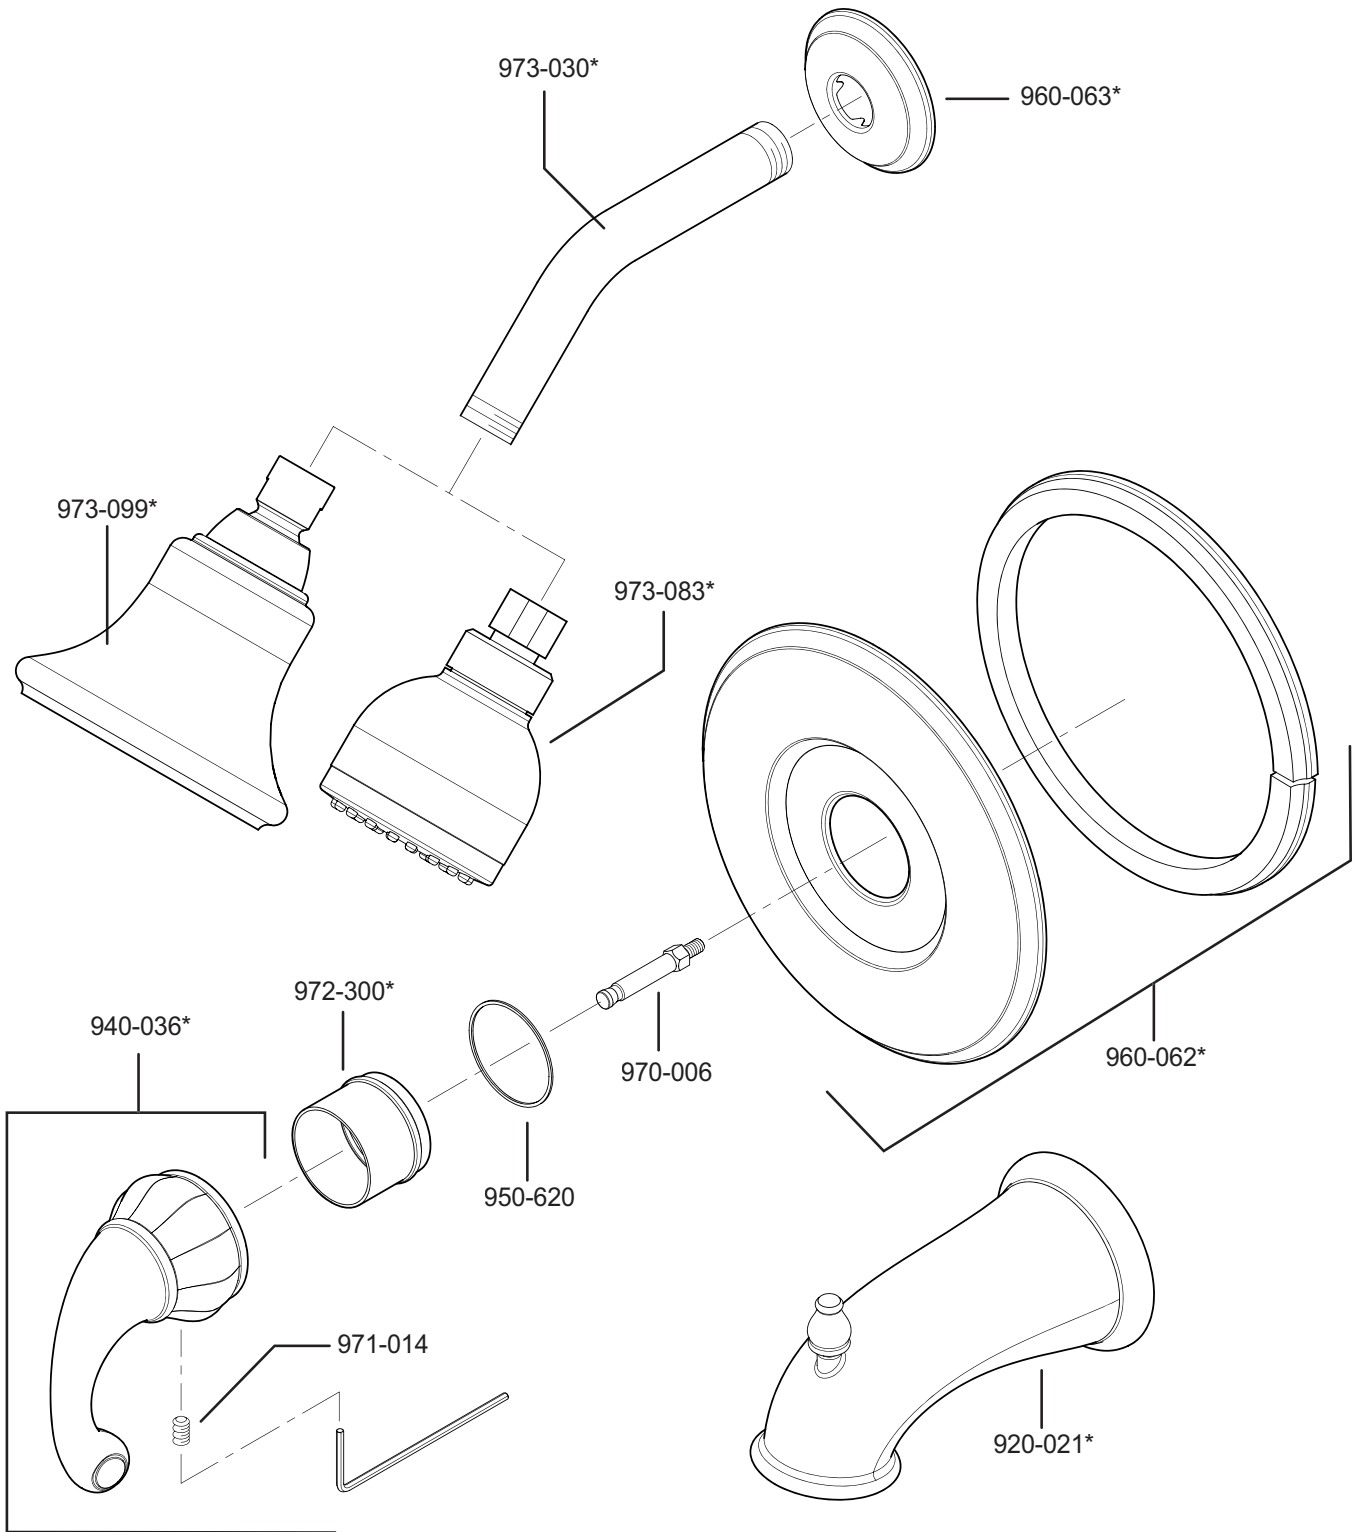

PARTS EXPLOSION

R89 Series Treviso™ Tub & Shower Trim

FINISHES * Indicates Finish

A Polished Chrome	M Almond	U Rustic Bronze
B Black	N Antique Bronze	V PVD Polished Brass
E Rustic Pewter	P Polished Brass	W White
D PVD Polished Nickel	Q Satin Brass	Y Tuscan Bronze
J PVD Brushed Nickel	R Copper	Z Oil-Rubbed Bronze
K Satin Nickel	S Stainless Steel	
L Satin Stainless	T Biscuit	