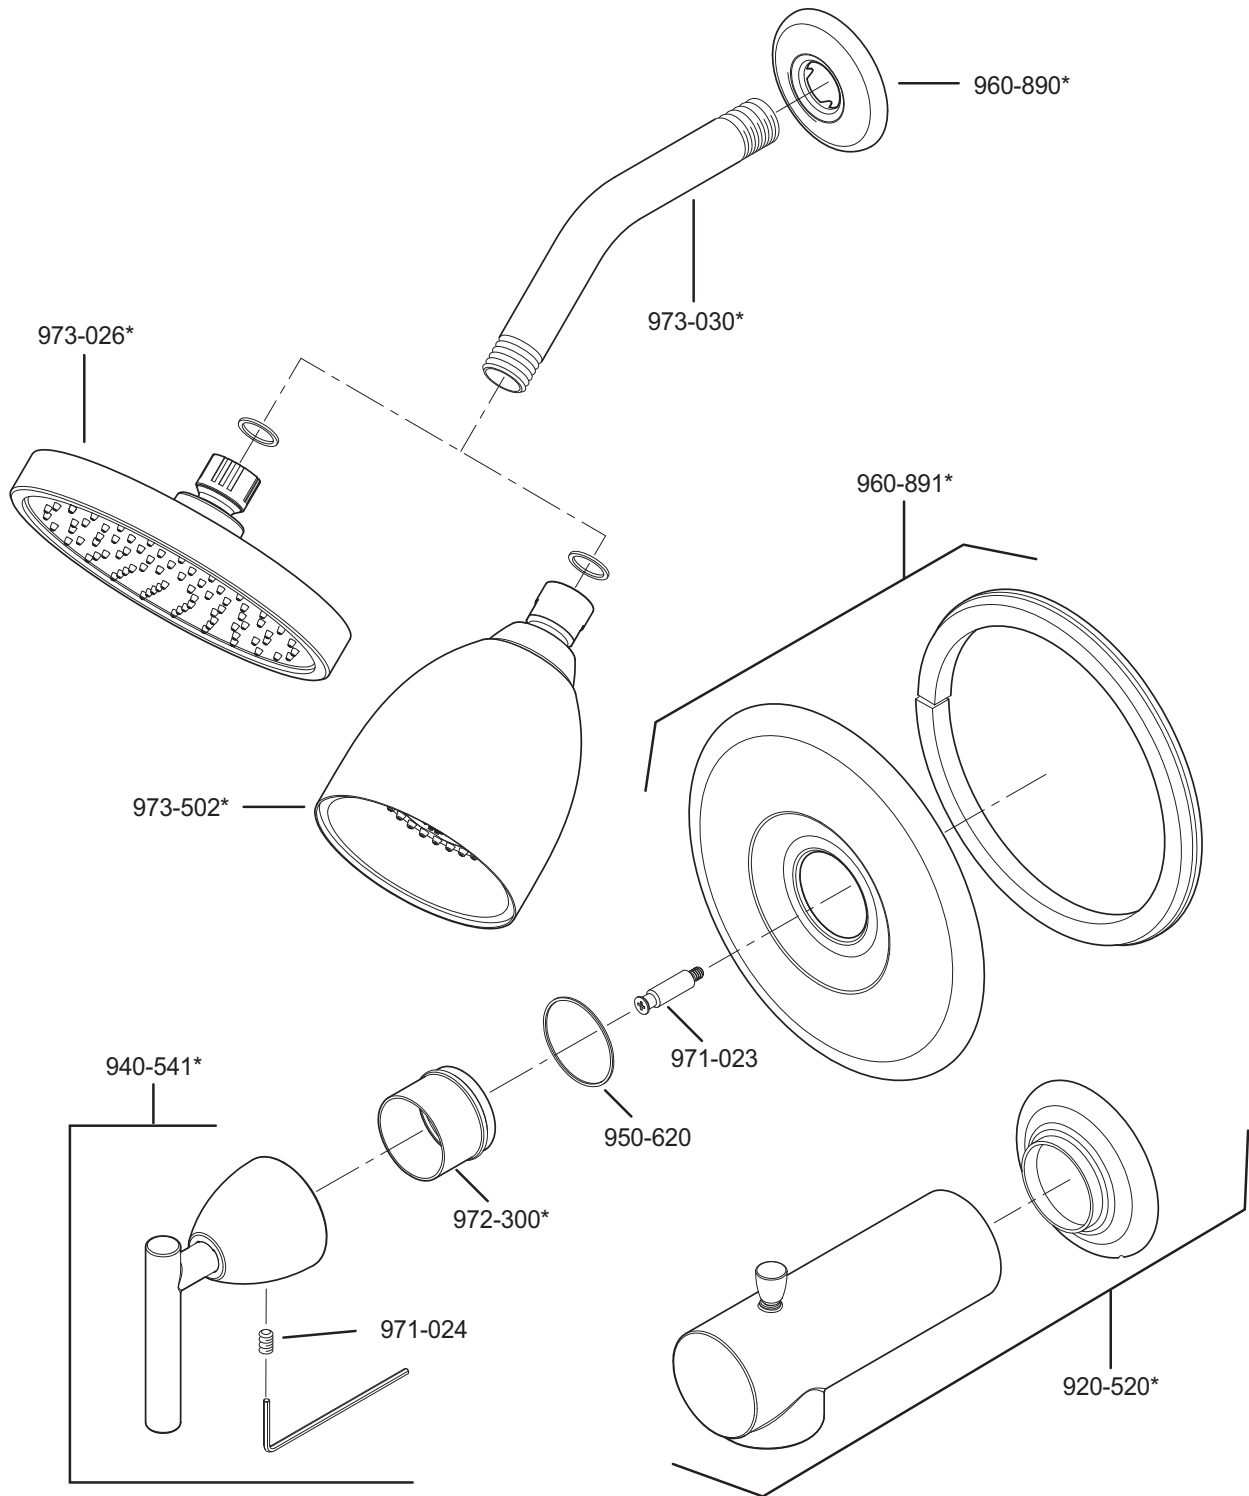

PARTS EXPLOSION

R89 Series Contempra™ Tub & Shower Trim

FINISHES * Indicates Finish

A Polished Chrome	M Almond	U Rustic Bronze
B Black	N Antique Bronze	V PVD Polished Brass
E Rustic Pewter	P Polished Brass	W White
D PVD Polished Nickel	Q Satin Brass	Y Tuscan Bronze
J PVD Brushed Nickel	R Copper	Z Oil-Rubbed Bronze
K Satin Nickel	S Stainless Steel	
L Satin Stainless	T Biscuit	