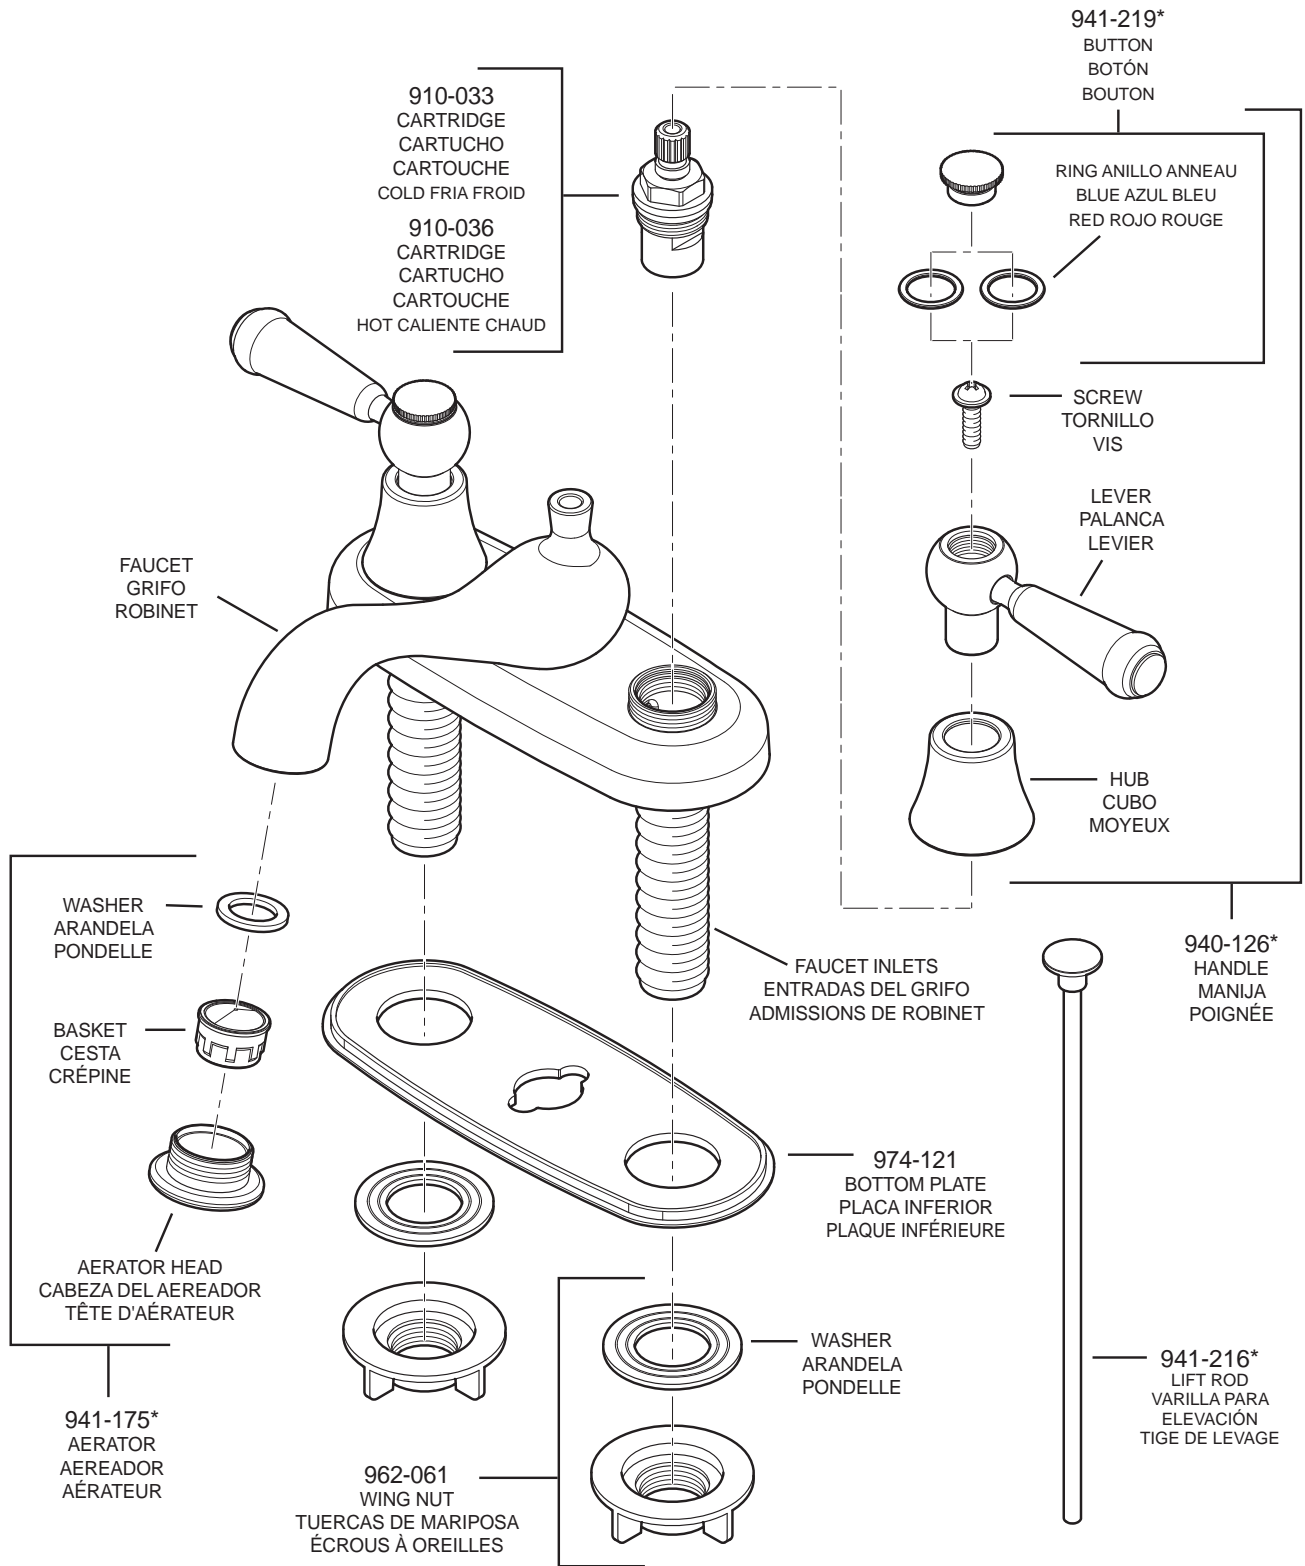

PARTS EXPLOSION

148 Pfirst Series™ 2 Handle, Centerset Lavatory Faucet

FINISHES * Indicates Finish

| | | |
|-----------------------|-------------------|----------------------|
| A Polished Chrome | L Satin Stainless | T Biscuit |
| B Black | M Almond | U Rustic Bronze |
| D PVD Polished Nickel | N Antique Bronze | V PVD Polished Brass |
| E Rustic Pewter | P Polished Brass | W White |
| J PVD Brushed Nickel | Q Satin Brass | Y Tuscan Bronze |
| G Velvet Aged Bronze | R Copper | Z Oil-Rubbed Bronze |
| K Satin Nickel | S Stainless Steel | |

All finishes not available on all parts

1-800-PFAUCET www.pricepfister.com
19701 DaVinci, Lake Forest, CA 92610

12/16/09

Price Pfister