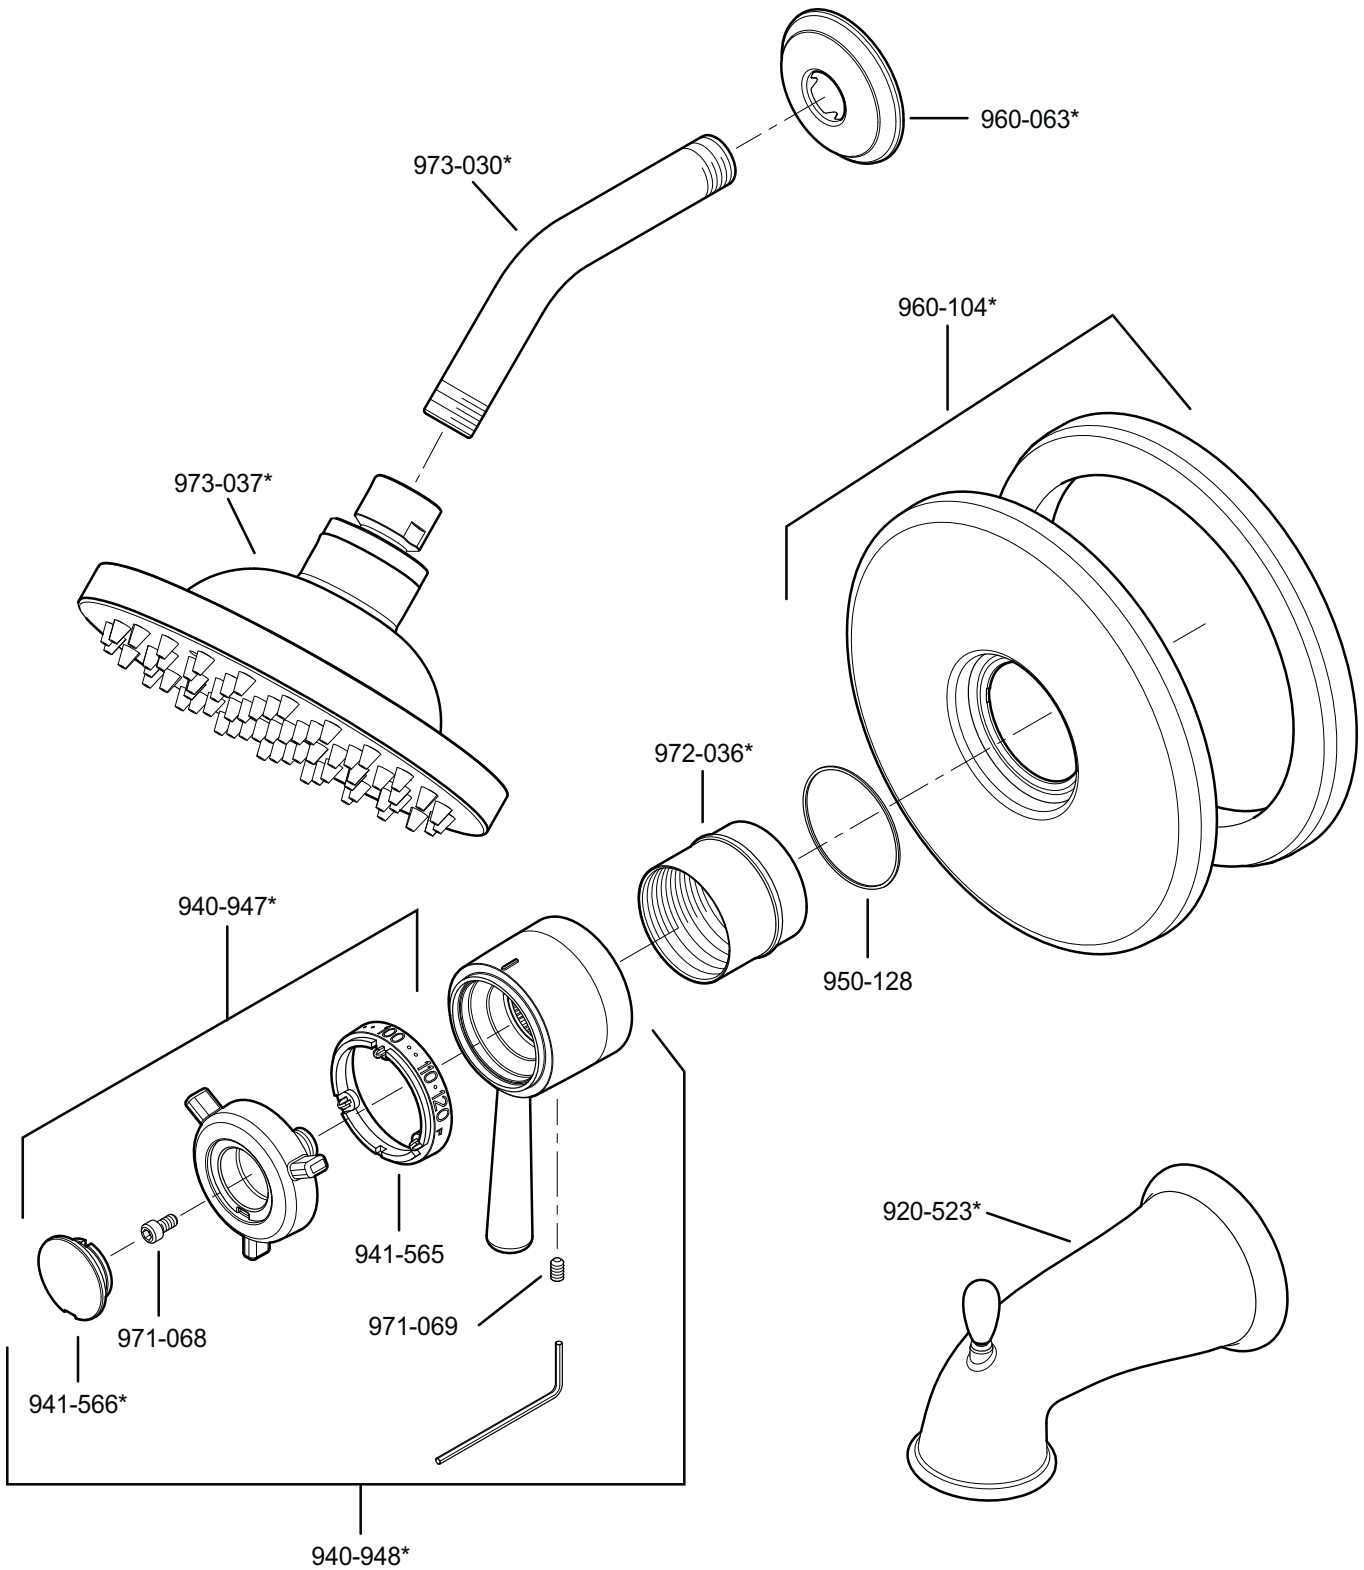

PARTS EXPLOSION

R89 Series Thermostatic Tub & Shower Trim

FINISHES * Indicates Finish

A Polished Chrome	M Almond	U Rustic Bronze
B Black	N Antique Bronze	V PVD Polished Brass
E Rustic Pewter	P Polished Brass	W White
D PVD Polished Nickel	Q Satin Brass	Y Tuscan Bronze
J PVD Brushed Nickel	R Copper	Z Oil-Rubbed Bronze
K Satin Nickel	S Stainless Steel	
L Satin Stainless	T Biscuit	