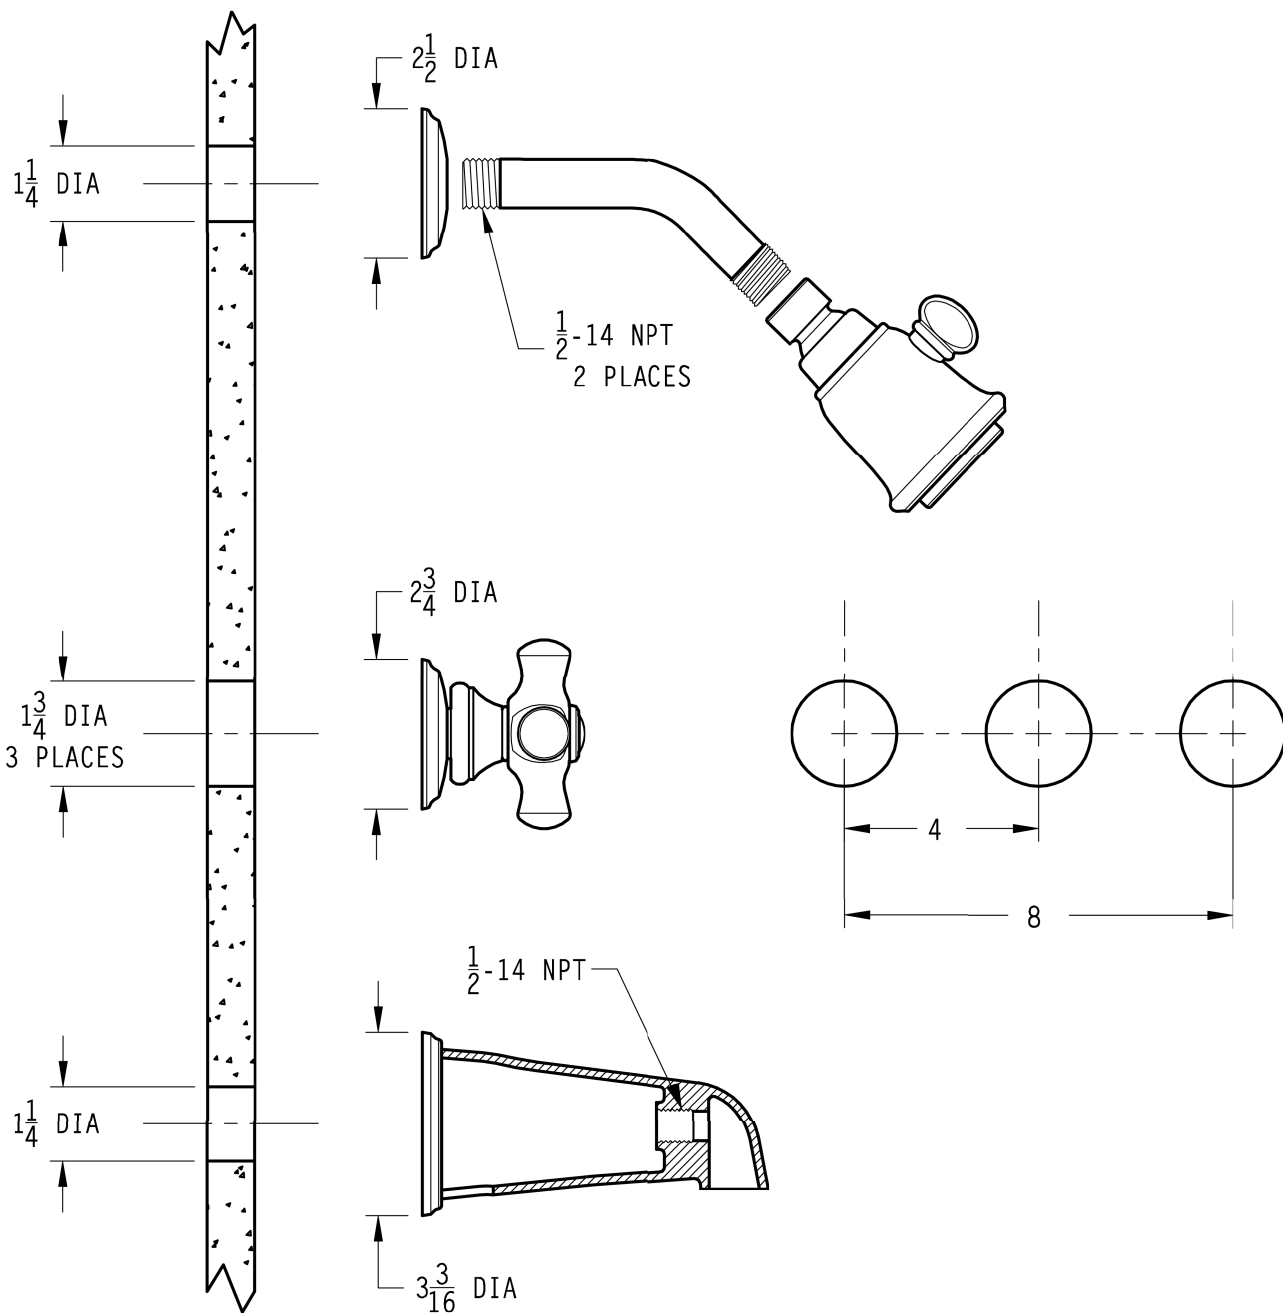

01 Series

Tub & Shower Trim

Dimensions are in Inches

1-800-PFAUCET www.pricepfister.com
 19701 DaVinci, Lake Forest, CA 92610
 01/8/03

Price Pfister®
 Pf Pfreshet Ideas in Pf faucets.

SS-001-07