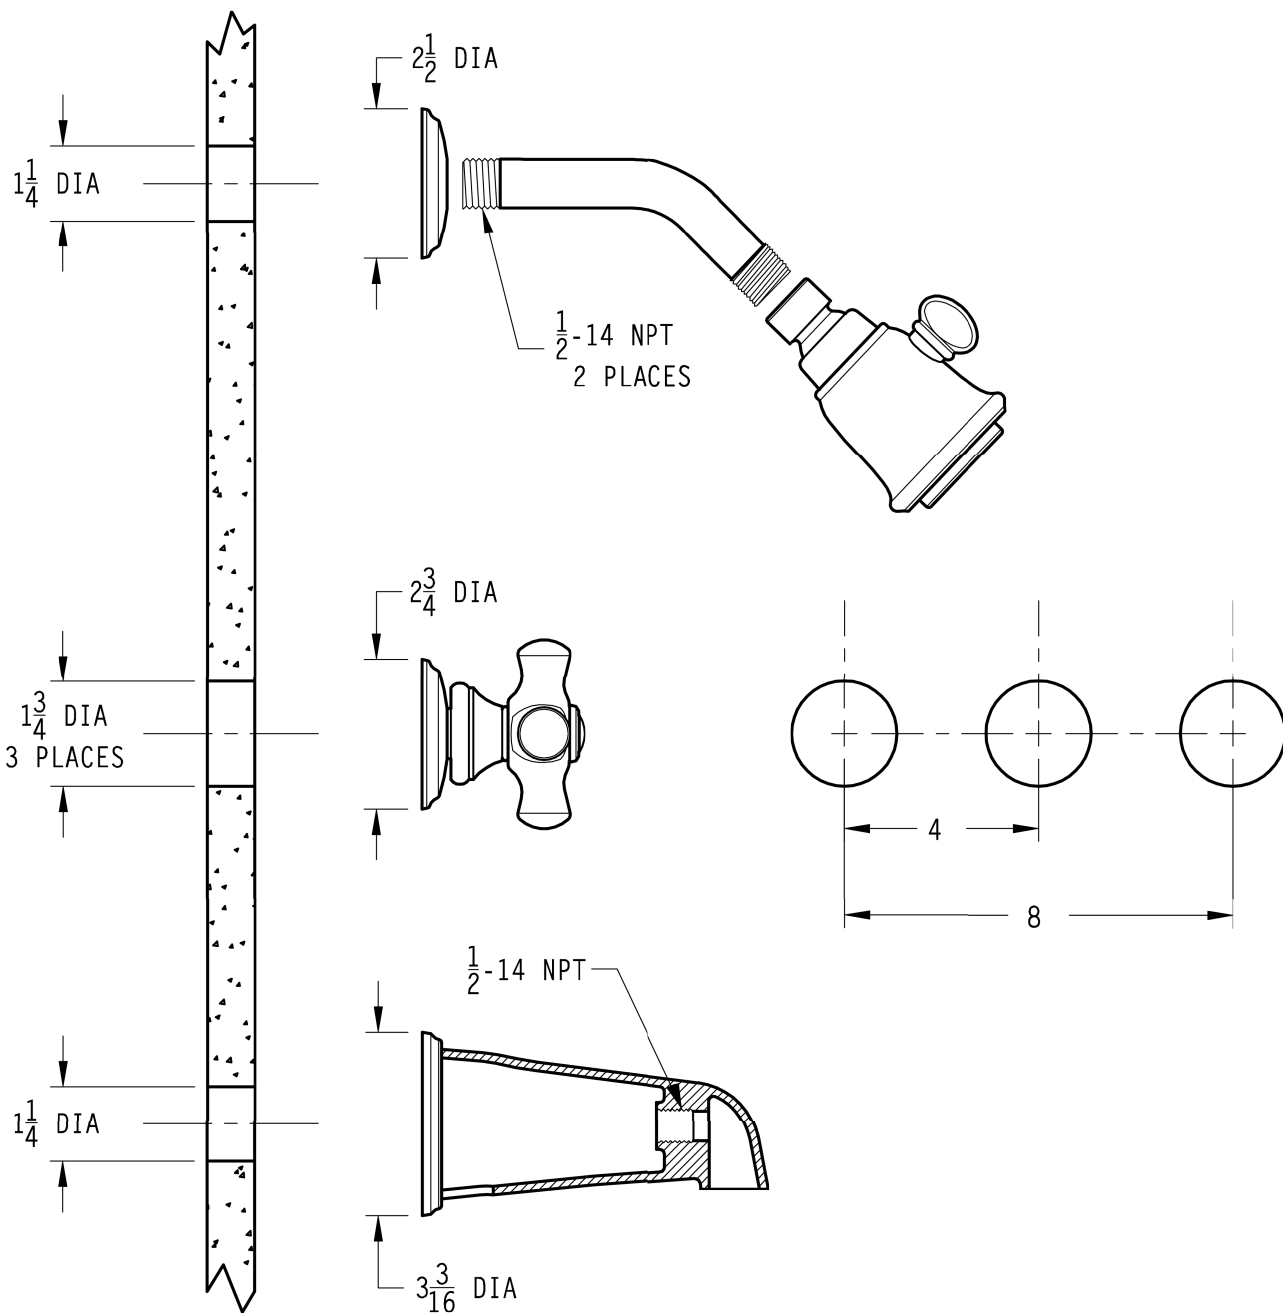

01 Series

Tub & Shower Trim

Dimensions are in Inches

1-800-PFAUCET www.pricepfister.com
19701 DaVinci, Lake Forest, CA 92610
01/8/03

Price Pfister®
Pf Pfreshet Ideas in Pf faucets.

SS-001-07