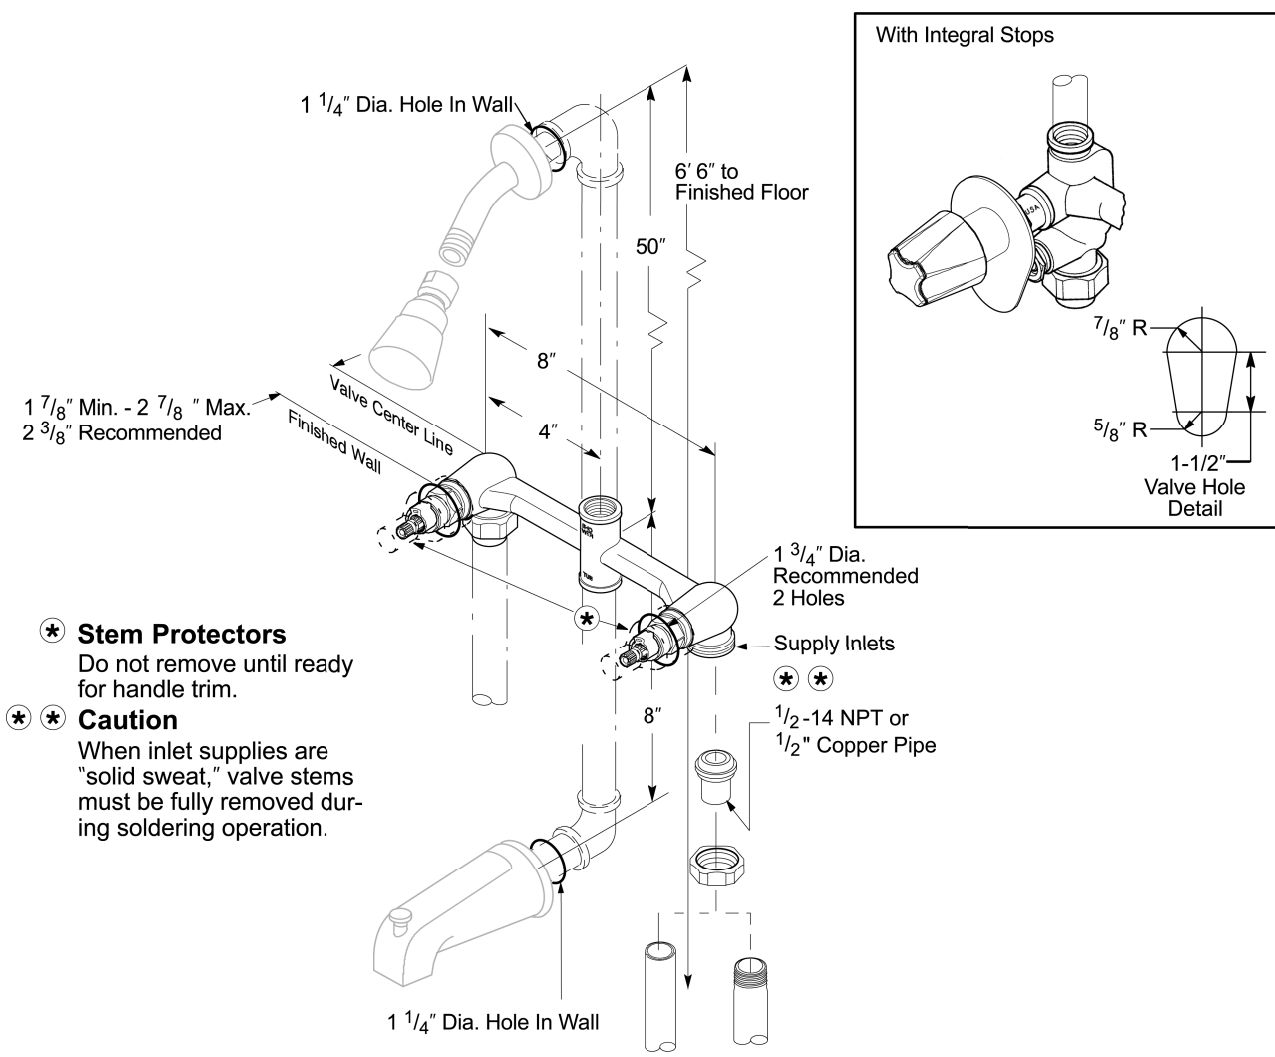

03 Series

Tube & Shower

*** Stem Protectors**
Do not remove until ready for handle trim.

*** * Caution**
When inlet supplies are "solid sweat," valve stems must be fully removed during soldering operation.