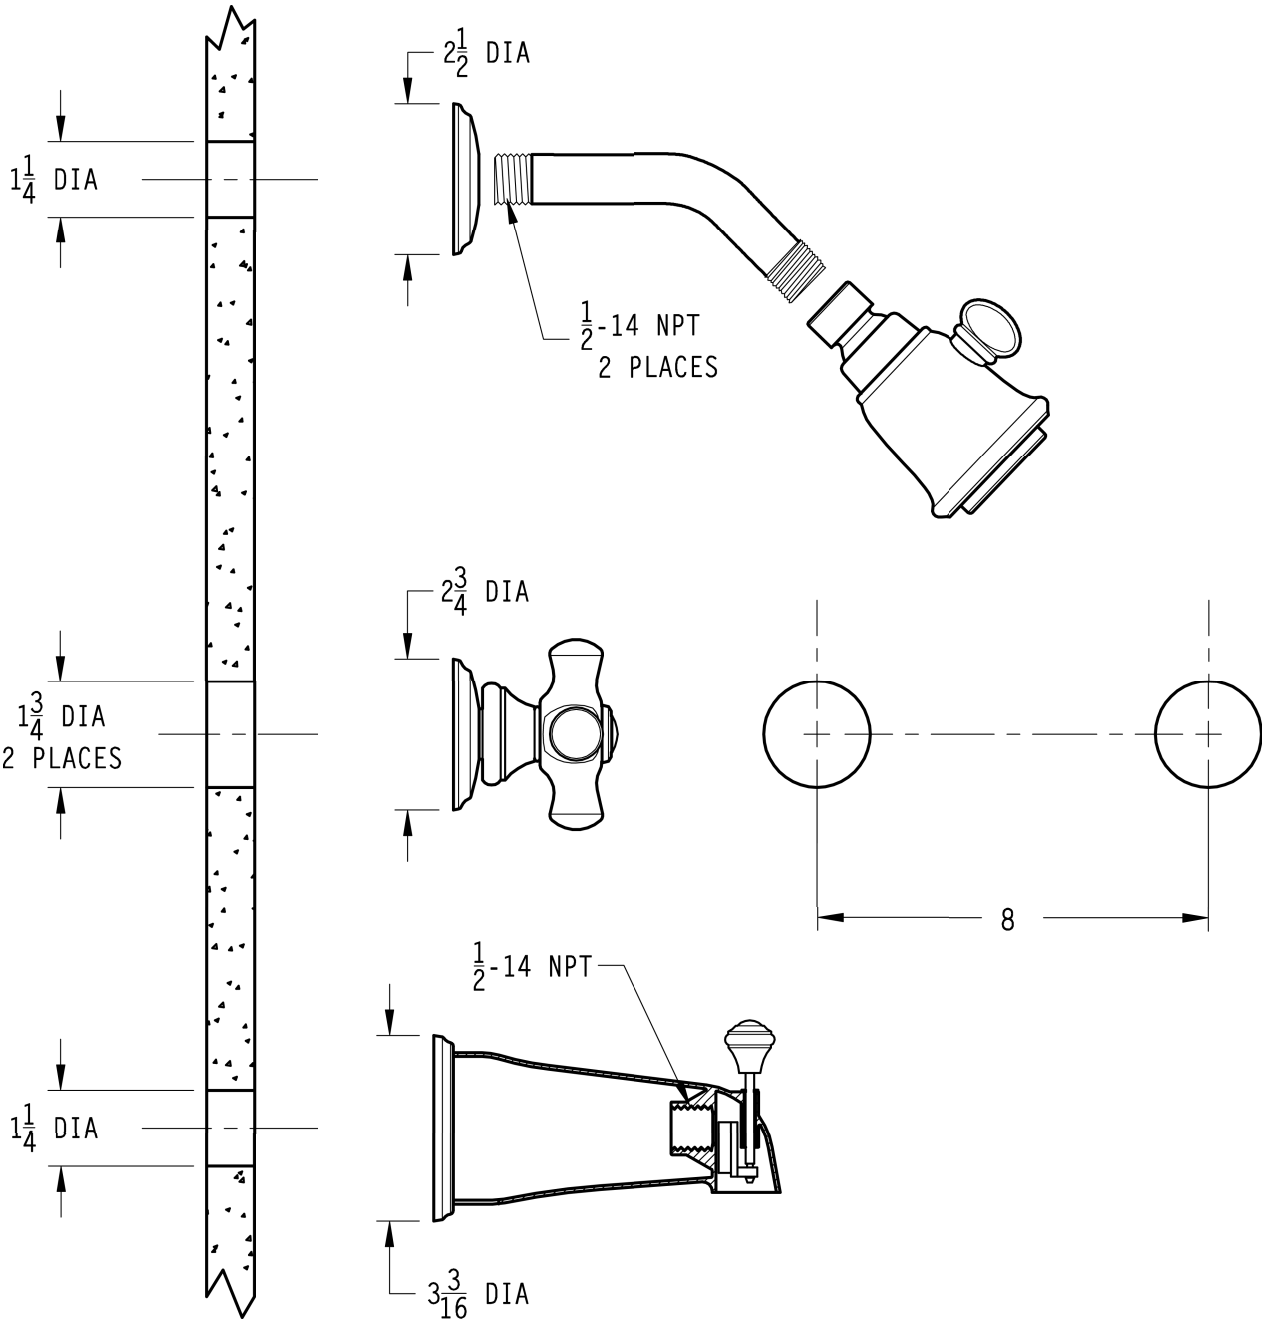

03 Series

03 Series
Tub & Shower Trim

Dimensions are in Inches

1-800-PFAUCET www.pricepfister.com
19701 DaVinci, Lake Forest, CA 92610
01/8/03

Price Pfister®
Pf Pfreshet Ideas in Pf faucets.

SS-003-04