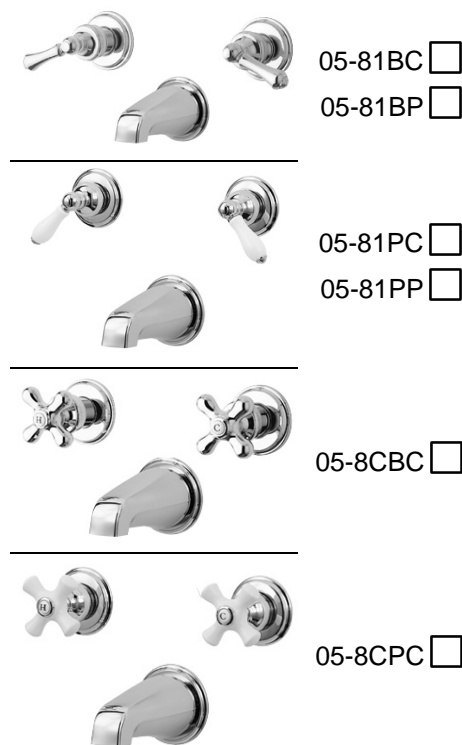

- IAPMO certified
- ASME A112.18.1
- CSA B125 certified
- ANSI A117.1 (Lever handles only)

05 Series

Tub Trim

Two-Handle

Trim Only, Valve Not Included

Finishes	05-81BC	05-81BP	05-81PC	05-81PP	05-8CBC	05-8CPC
Polished Chrome	X	X			X	X
Pforever Pfinish® Polished Brass		X		X		

Features	05-81BC	05-81BP	05-81PC	05-81PP	05-8CBC	05-8CPC
Metal Cross Handles					X	
Metal Lever Handles	X	X				
White Porcelain Cross Handles						X
White Porcelain Lever Handles			X	X		
TwistPfit® Installation	X	X	X	X	X	X
Fits 05-31XA Valve Body	X	X	X	X	X	X
Tub Only	X	X	X	X	X	X
Threaded Tub Spout	X	X	X	X	X	X
Step-By-Step Installation Instructions	X	X	X	X	X	X
Pforever Warranty®	X	X	X	X	X	X