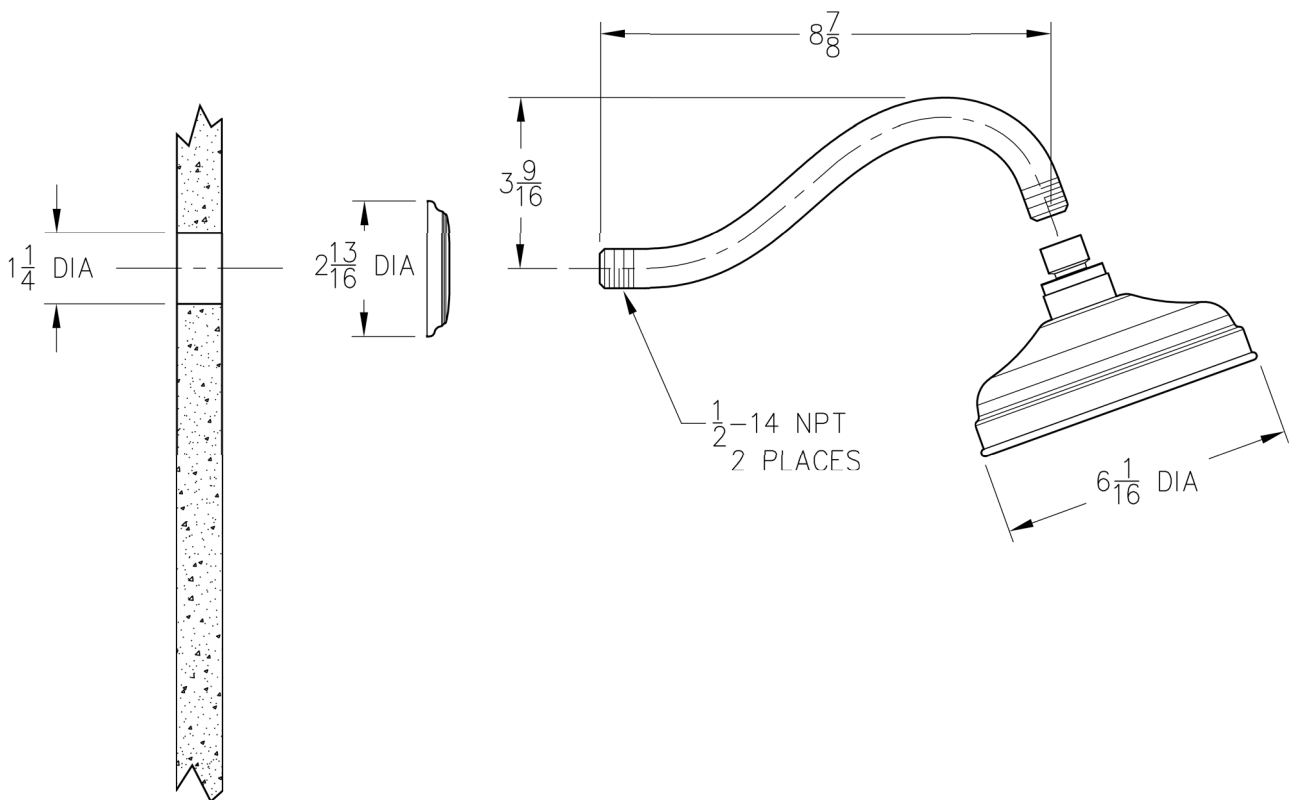

INSTALLATION DIMENSIONS

15 Series
Marielle™
Shower

Dimensions are in Inches

1-800-PFAUCET www.pricepfixter.com
19701 DaVinci, Lake Forest, CA 92610
03/16/06

SS-015-04