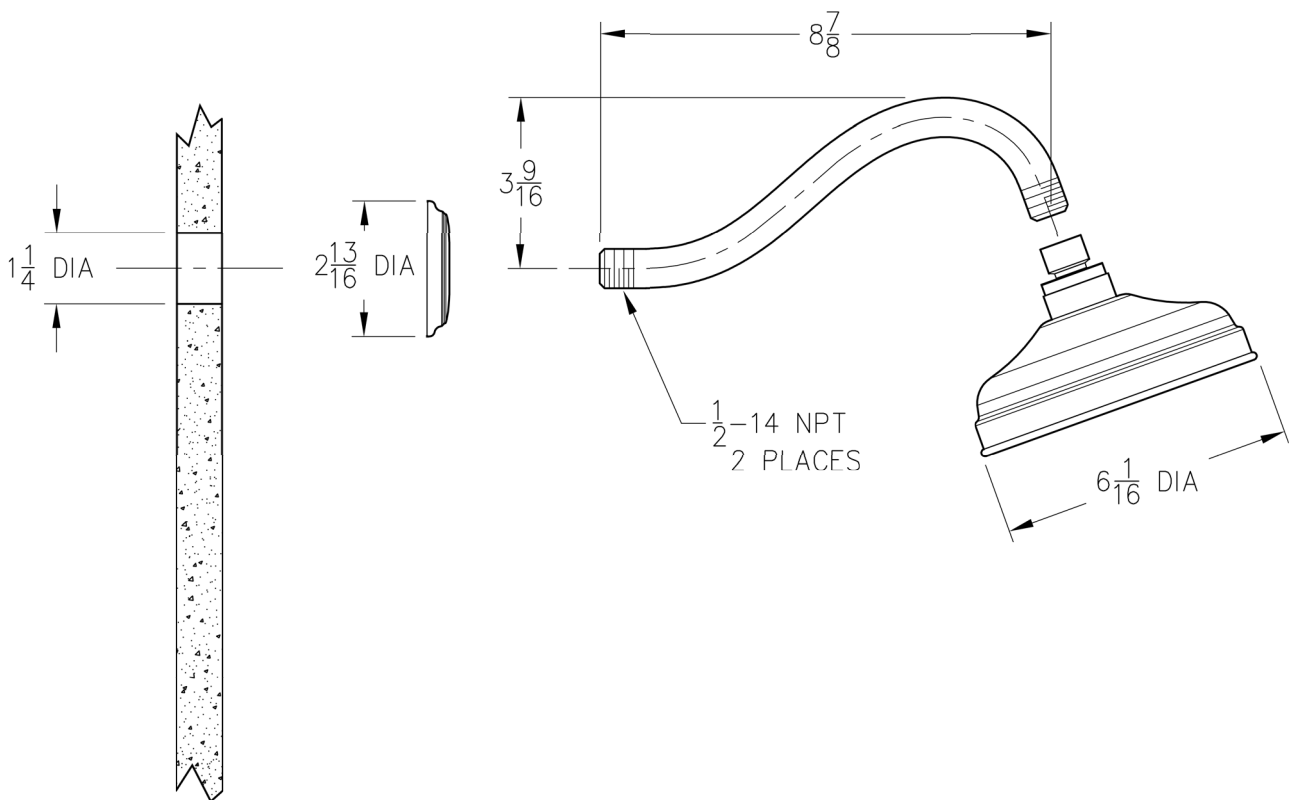

INSTALLATION DIMENSIONS

15 Series
Marielle™
Shower

Dimensions are in Inches

1-800-PFAUCET www.pricepfinder.com
19701 DaVinci, Lake Forest, CA 92610
03/16/06

SS-015-04