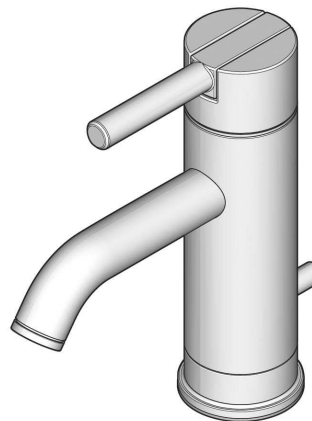

- IAPMO certified
- ASME A112.18.1
- CSA B125 certified
- ANSI A117.1 (Lever handles only)

42 Series
CONTEMPRA

Single Control Lavatory Faucet

Single Control
1 or 3-Hole Installation
Ceramic Disc Valve

	GT 42-NC00	GT 42-NK00
Finishes		
Polished Chrome	X	
Brushed Nickel		X

	GT 42-NC00	GT 42-NK00
Features		
Complete Collection with Coordinating Lavatory and Tub & Shower Options	X	X
Complete Collection with Coordinating Roman Tub and Tub & Shower Options	X	X
WaterSense & Lead-Free Compliant	X	X
1.5 GPM Flow Rate	X	X
Lever Handle	X	X
Includes Metal Supply Nuts	X	X
Single-Post Mounting	X	X
Lead Free Compliant	X	X
ADA Compliant	X	X
Meets EPA Watersense Certification 1.5gpm, 5.7L/Min	X	X
Metal Pop-Up	X	X
Fixed Spout	X	X
Single Control Ceramic Disc Valve	X	X
WaterSense Compliant	X	X
Step-By-Step Installation Instructions	X	X
Pforever Warranty®	X	X
10 Year Commercial Warranty	X	X

GT42-NC00
GT42-NK00

For 0.5gpm Please order aerator insert part# 941-818

For additional information, please contact your Price Pfister representative, or visit our website at www.pricepfister.com.

Project: _____