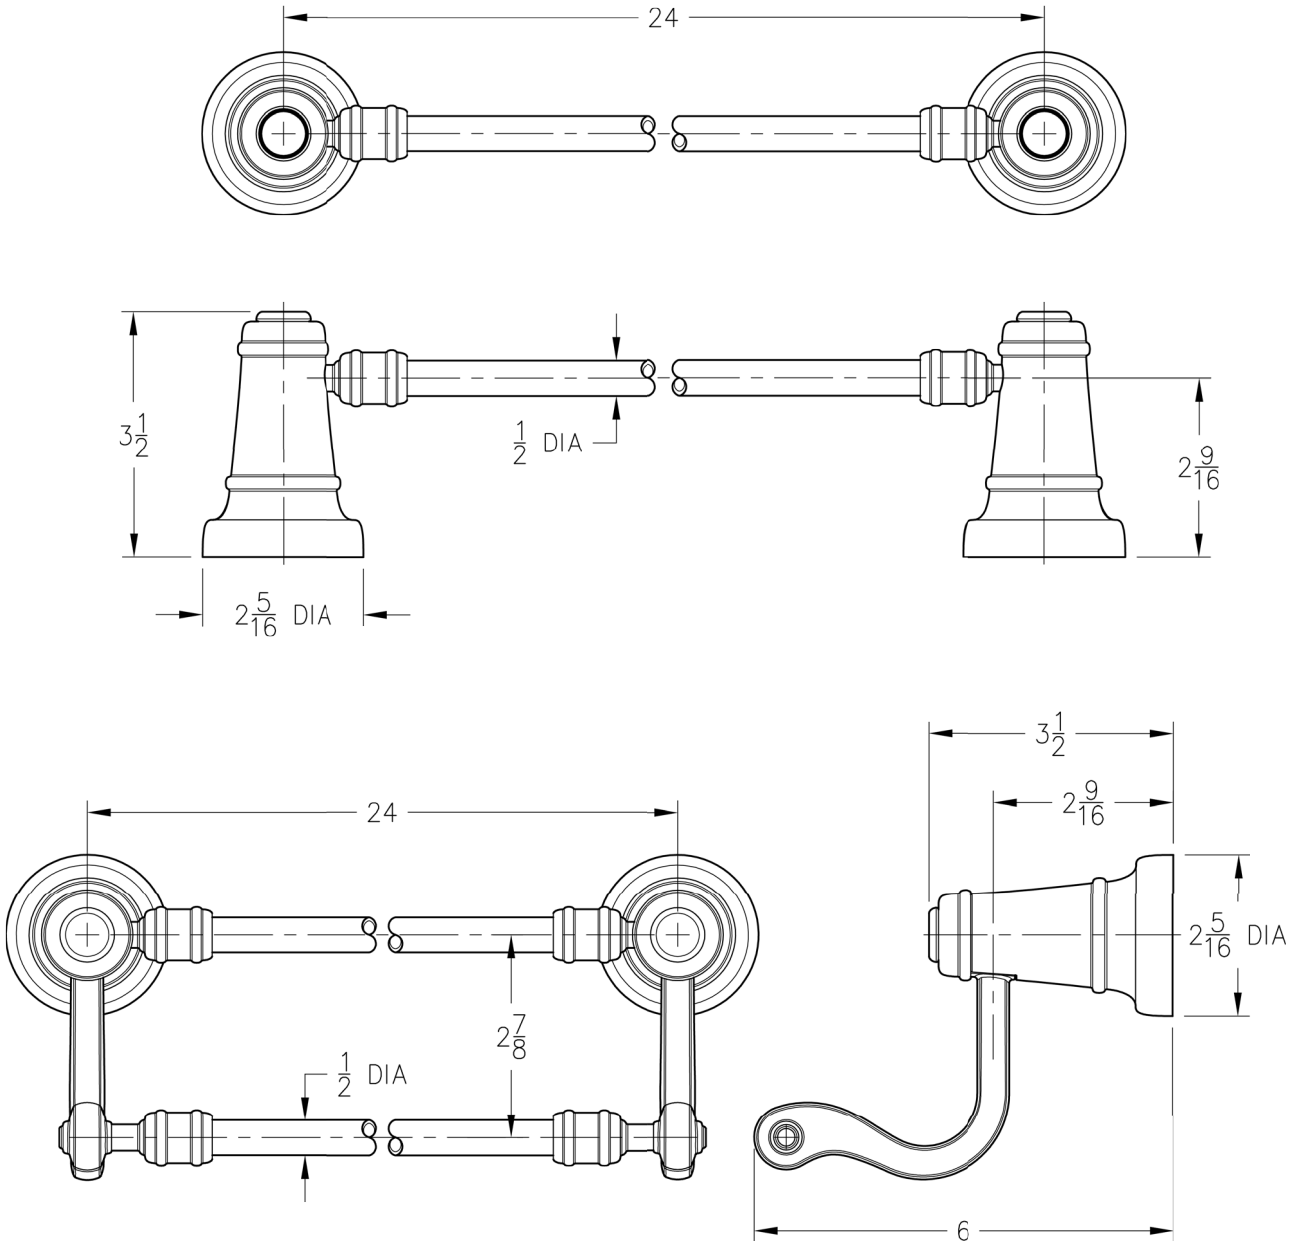

INSTALLATION DIMENSIONS

MatchMakers®

ASHFIELD
COLLECTION

Accessory

Dimensions are in Inches

1-800-PFAUCET www.pricepfister.com
19701 DaVinci, Lake Forest, CA 92610
11/17/05

Price Pfister®
Pf Pfrestest Ideas in Pfauets.

SS-BTB-06