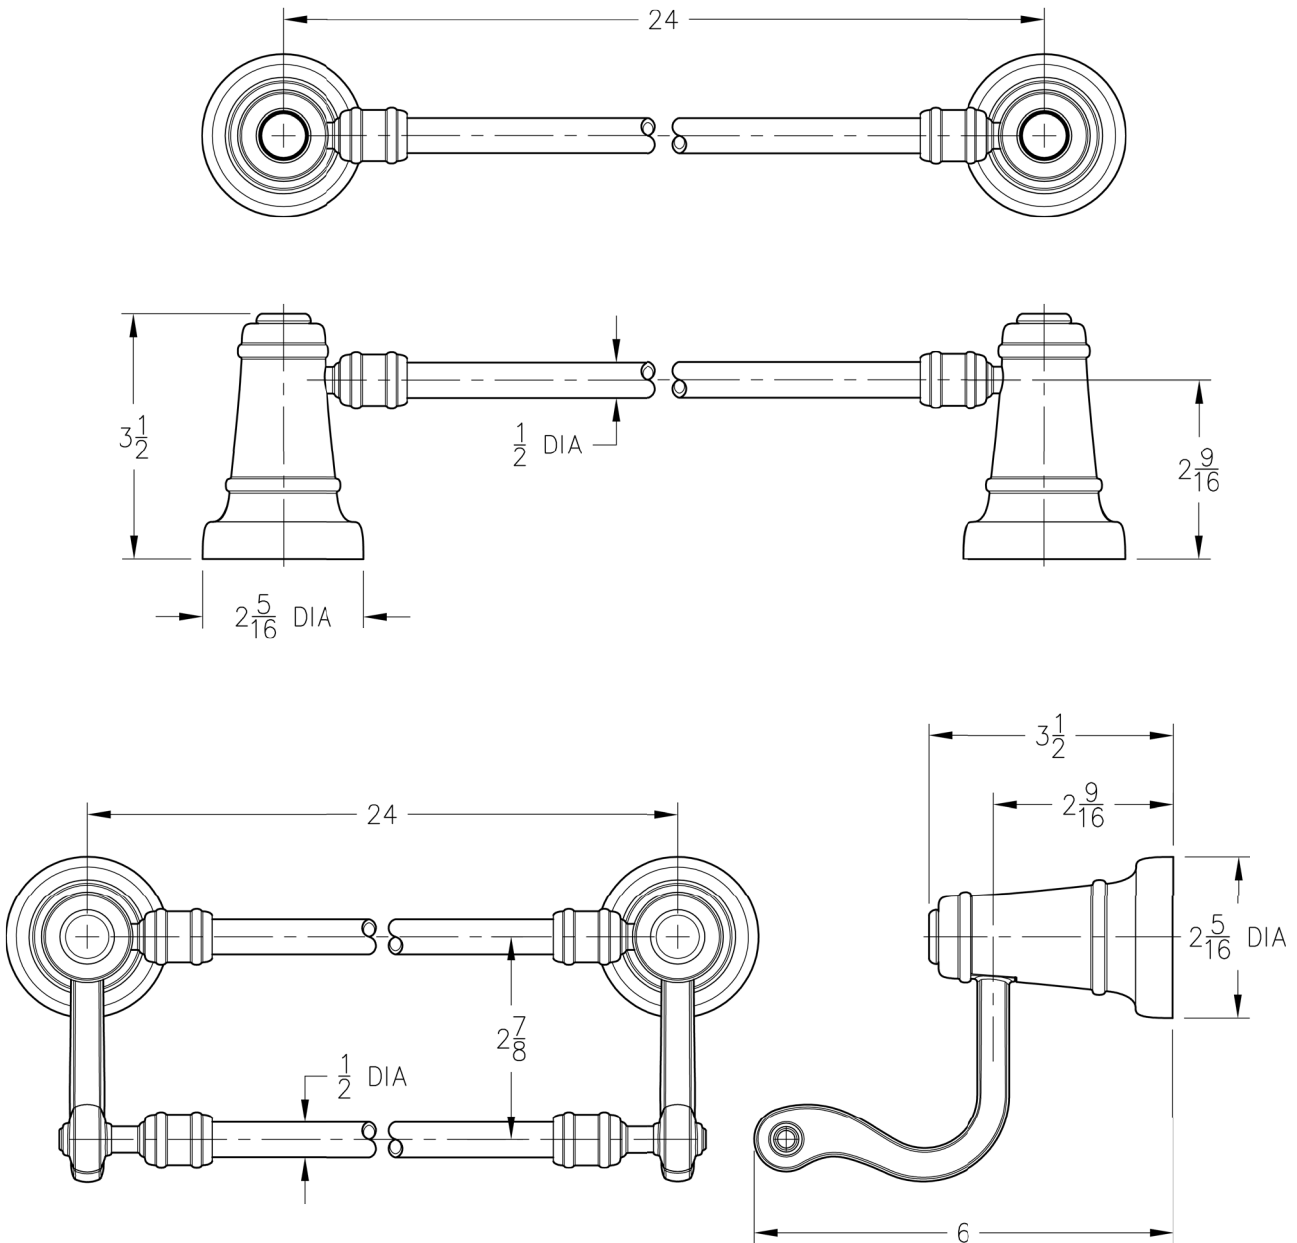

INSTALLATION DIMENSIONS

MatchMakers®

ASHFIELD
COLLECTION

Accessory

Dimensions are in Inches

1-800-PFAUCET www.pricepfister.com
19701 DaVinci, Lake Forest, CA 92610
11/17/05

Price Pfister®
Pf Pfreshest Ideas in Pfaucets.

SS-BTB-06