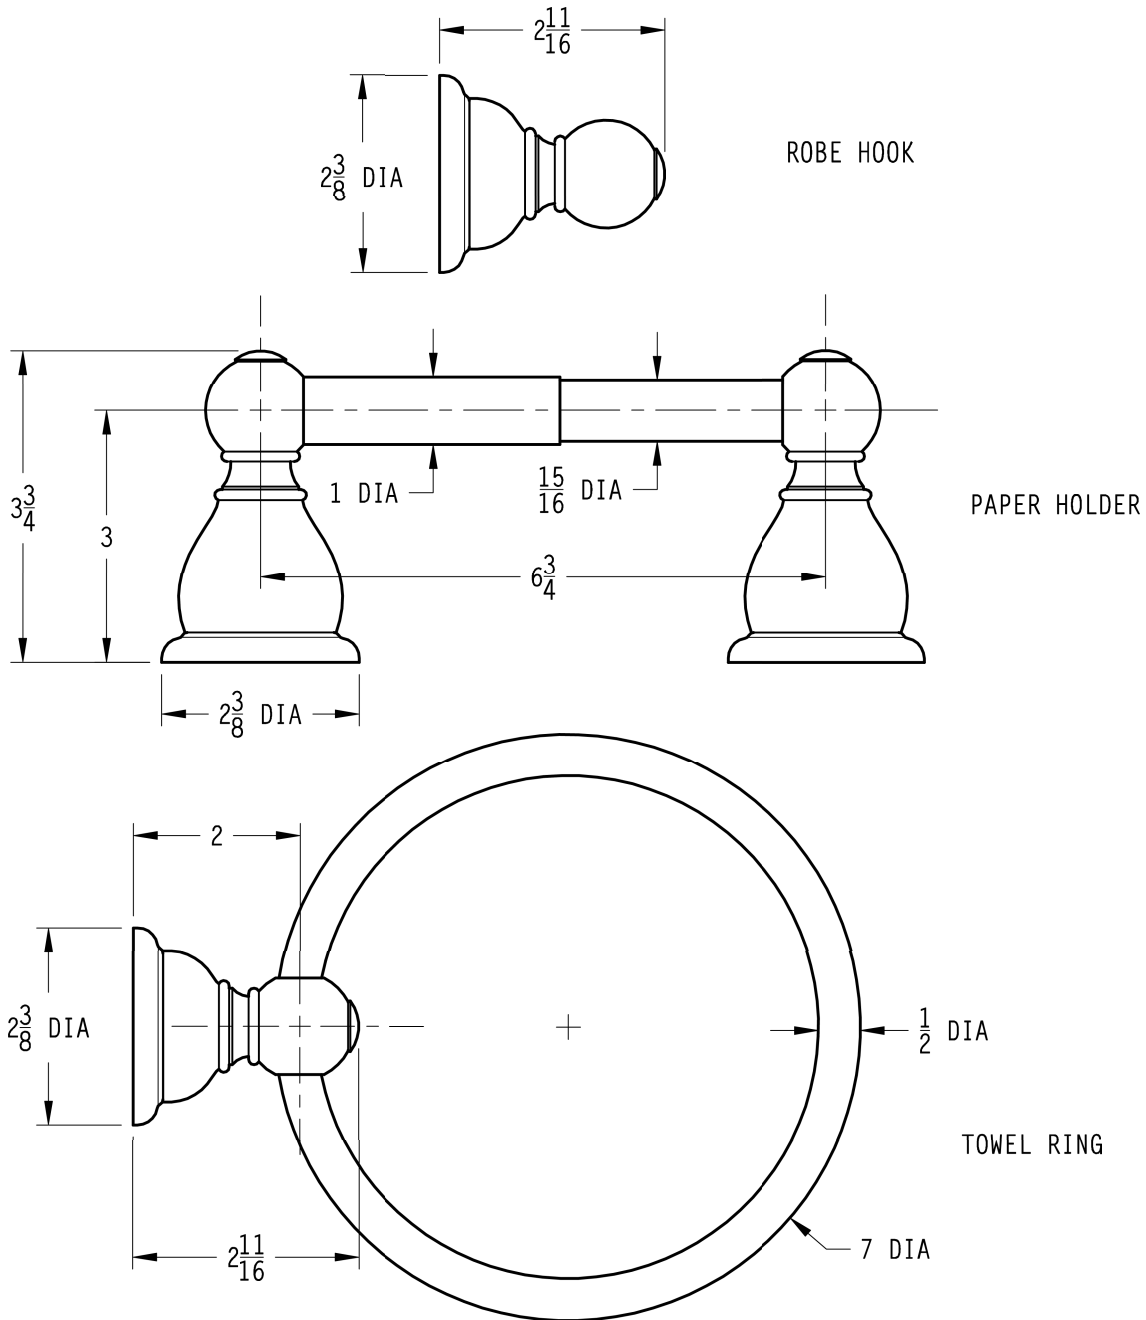

INSTALLATION DIMENSIONS

MatchMakers®

Georgetown™

Accessory

Dimensions are in Inches

1-800-PFAUCET www.pricepfister.com
19701 DaVinci, Lake Forest, CA 92610
01/8/03

Price Pfister®
Pf Pfreshest Ideas in Pfaucets.

SS-BXX-02