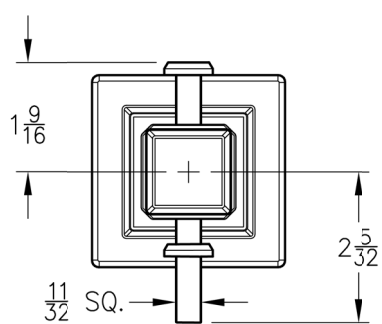

INSTALLATION DIMENSIONS

Carnegie™

Accessories

BHR

BPH

BRB

Dimensions are in Inches

1-800-PFAUCET www.pricepfister.com  
19701 DaVinci, Lake Forest, CA 92610  
02/24/11

**Pfister™**

SS-BXX-WE-1