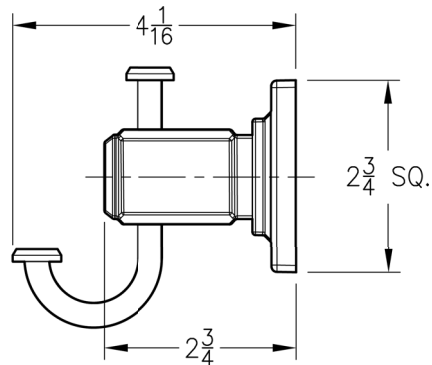

INSTALLATION DIMENSIONS

Carnegie™

Accessories

BHR

BPH

BRB

Dimensions are in Inches

1-800-PFAUCET www.pricepfister.com  
19701 DaVinci, Lake Forest, CA 92610  
02/24/11

**Pfister™**

SS-BXX-WE-1