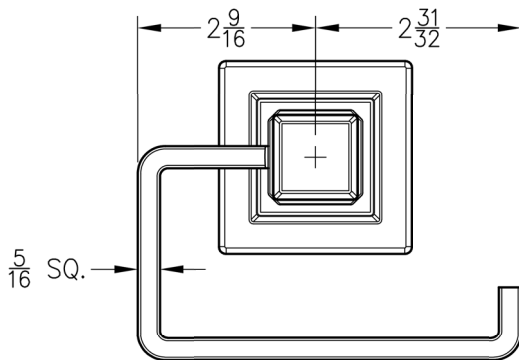

INSTALLATION DIMENSIONS

Carnegie™

Accessories

BHR

BPH

BRB

Dimensions are in Inches

1-800-PFAUCET www.pricepfister.com  
19701 DaVinci, Lake Forest, CA 92610  
02/24/11

**Pfister™**

SS-BXX-WE-1