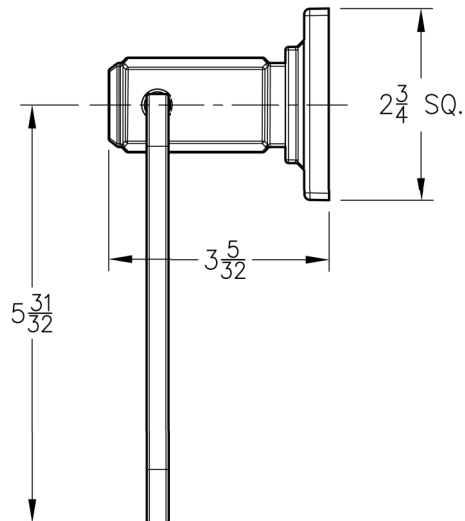

INSTALLATION DIMENSIONS

Carnegie™

Accessories

BHR

BPH

BRB

Dimensions are in Inches

1-800-PFAUCET www.pricepfister.com  
19701 DaVinci, Lake Forest, CA 92610  
02/24/11

**Pfister™**

SS-BXX-WE-1