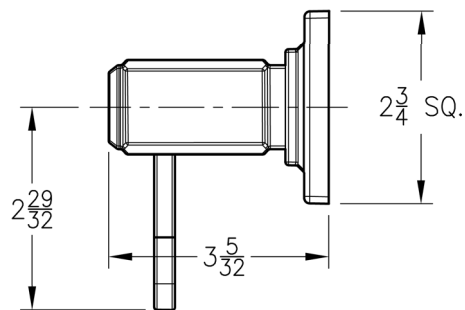

INSTALLATION DIMENSIONS

Carnegie™

Accessories

BHR

BPH

BRB

Dimensions are in Inches

1-800-PFAUCET www.pricepfister.com  
19701 DaVinci, Lake Forest, CA 92610  
02/24/11

**Pfister™**

SS-BXX-WE-1