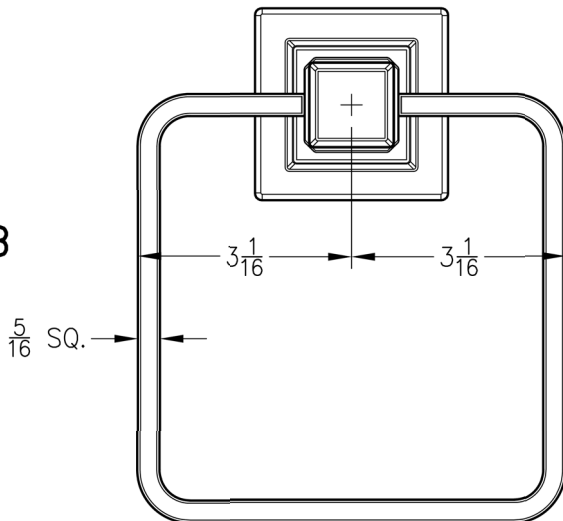

INSTALLATION DIMENSIONS

Carnegie™

Accessories

BHR

BPH

BRB

Dimensions are in Inches

1-800-PFAUCET www.pricepfister.com  
19701 DaVinci, Lake Forest, CA 92610  
02/24/11

**Pfister™**

SS-BXX-WE-1