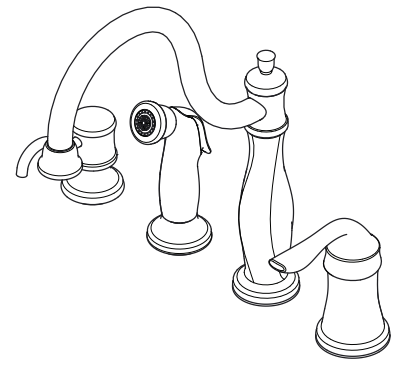

- F-026-4TWS Finish(S)
- F-026-4TWY Finish(Y)

Specifications

- 4-Hole Installation
- 360° Rotating Spout
- Pforever Seal

Features

- 2.2 GPM Flow Rate
- 360° Rotating Spout
- Mounting Hardware Included
- Pfast Connect
- Side Spray Included
- Soap Dispenser Included
- Swivel Spout
- Pforever Seal Ceramic Disc Valves
- Pforever Warranty®

Dimensions