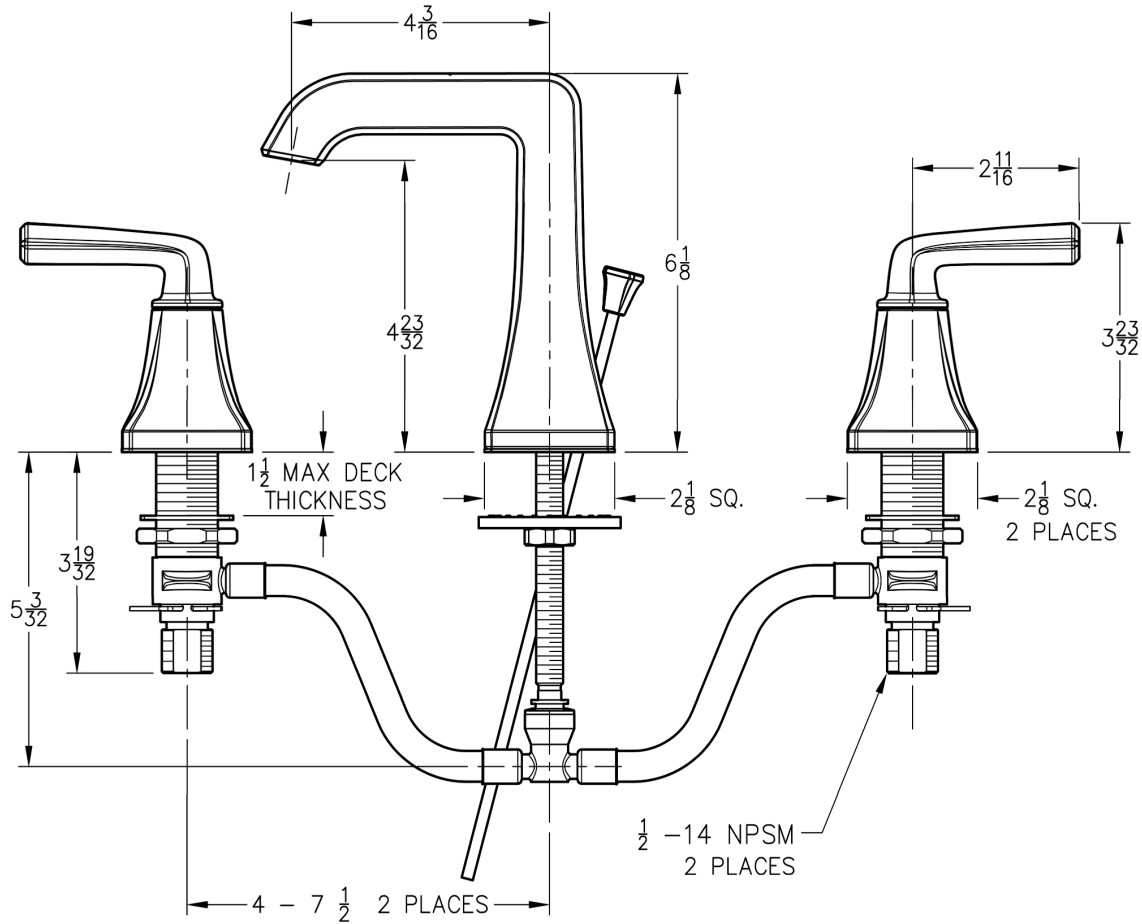

Park Avenue™ 8"-15" Widespread Faucet

- GT49-FE0C Finish(CC)
- GT49-FE0D Finish(DD)
- GT49-FE0K Finish(KK)
- GT49-FE0Y Finish(Y)

Specifications

- Lever Handles
- 3-Hole Installation
- Pforever Seal

Features

- Quick Connect Installation
- Lever Handles
- 3-Hole Installation
- Metal Pop-Up
- 8"-15" Variable Installation
- Pforever Seal Ceramic Disc Valve
- Pforever Warranty®

Code Compliance

Pfister products are designed and manufactured in compliance with the following standards and codes:

Dimensions

Ø1 Min to Ø1-1/2 Max. Deck Hole Openings