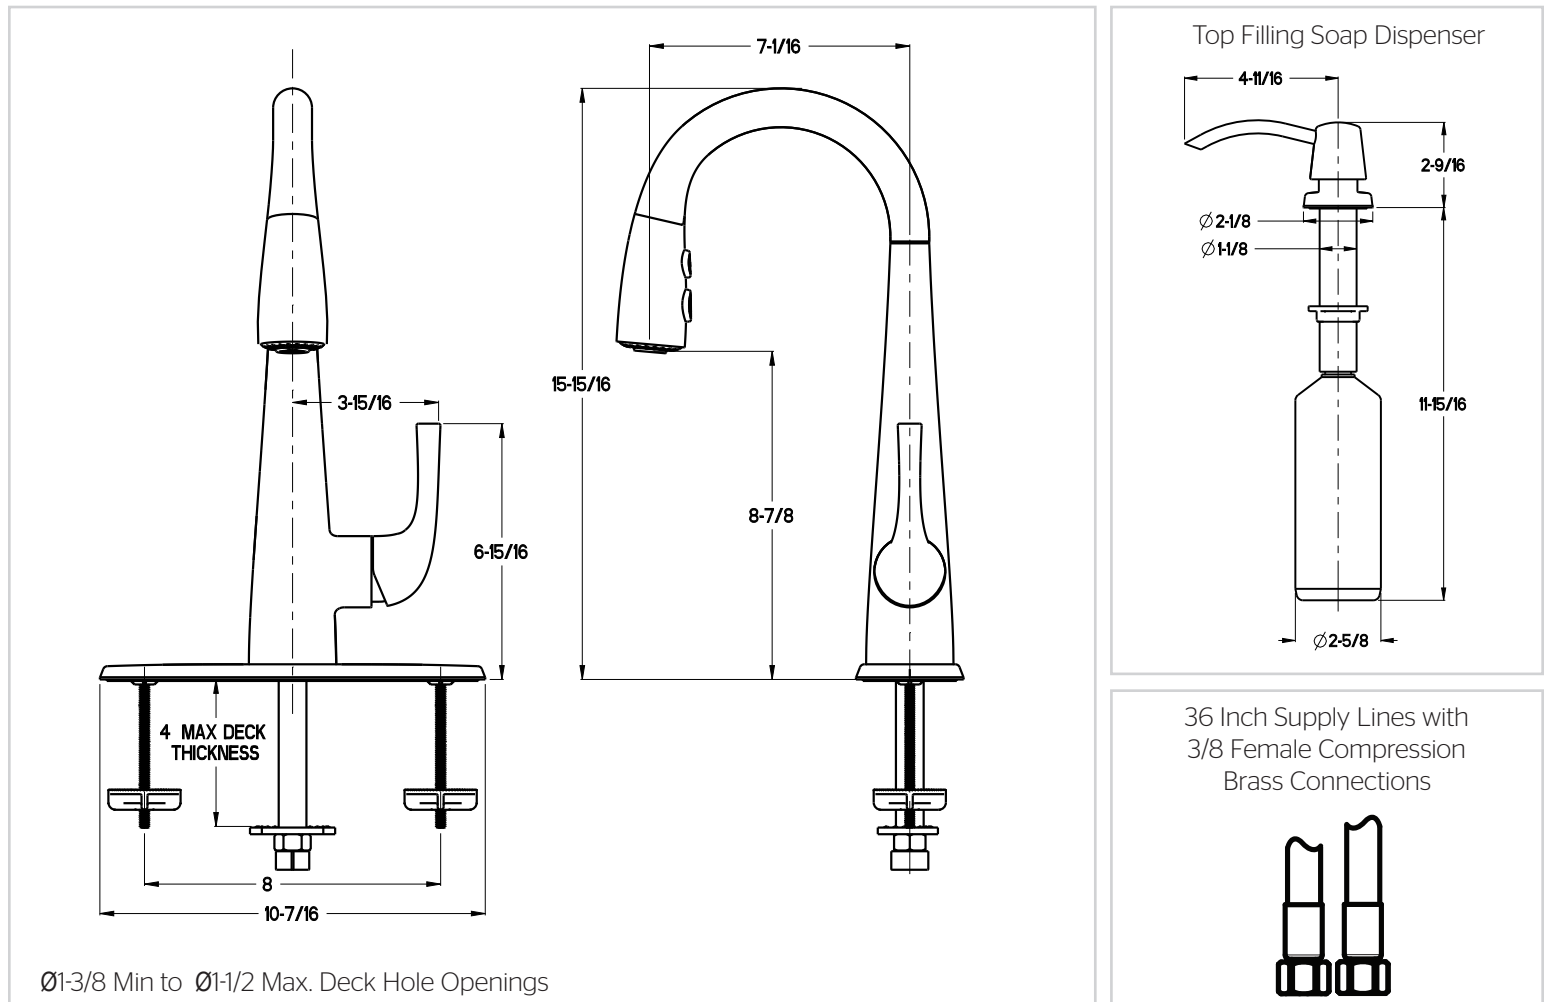

Pull Down Bar / Kitchen Island Faucet

- GT72-ALC Finish(CC)
- GT72-ALS Finish(SS)

Specifications

- Lever Handle
- 1, 2, 3 or 4-Hole Installation
- Pforever Seal

Features

- Soap/Lotion Dispenser Included
- 1.8 GPM Flow Rate
- Self Cleaning Spray Head
- Install With or Without Deck Plate
- Single-Post Mounting Option
- 3 Function Pull-Down Sprayer
- Pforever Seal Ceramic Disc Valves
- Pforever Warranty®

Dimensions

Ø1-3/8 Min to Ø1-1/2 Max. Deck Hole Openings