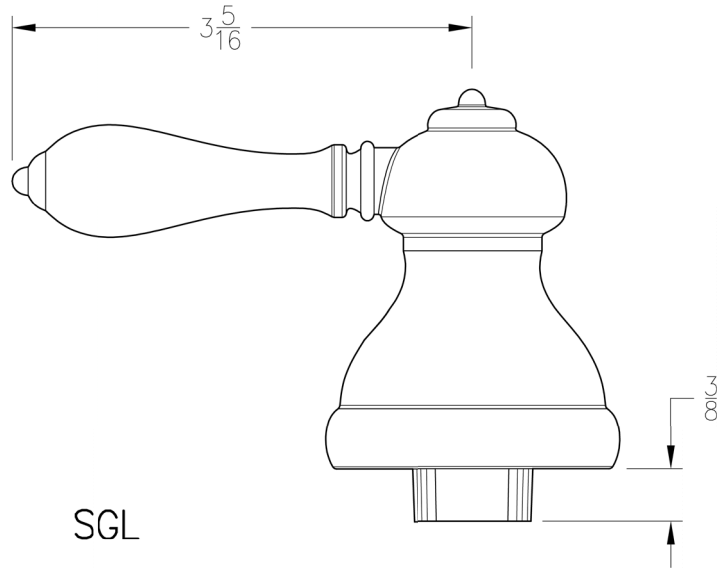

INSTALLATION DIMENSIONS

SGL-HHS-HHL Series

Marielle™

Hub & Handle Trim

HHL

SGL

Dimensions are in Inches

1-800-PFAUCET www.pricepfister.com
19701 DaVinci, Lake Forest, CA 92610
04/30/04