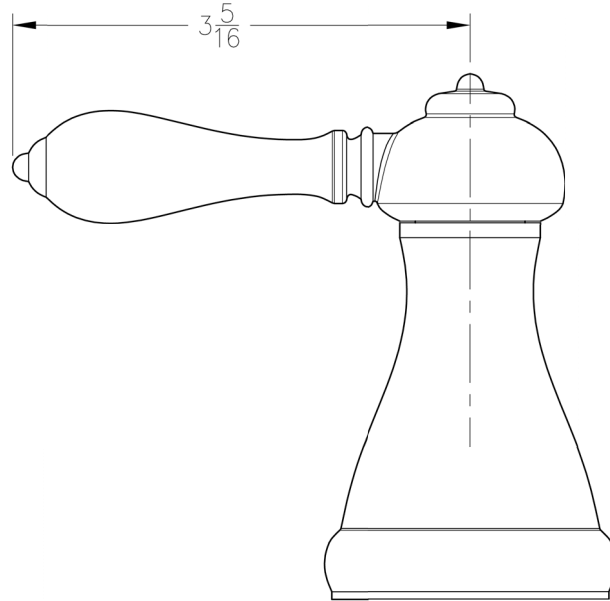

INSTALLATION DIMENSIONS

SGL-HHS-HHL Series

Marielle™

Hub & Handle Trim

HHL

SGL

Dimensions are in Inches

1-800-PFAUCET www.pricepfister.com
19701 DaVinci, Lake Forest, CA 92610
04/30/04