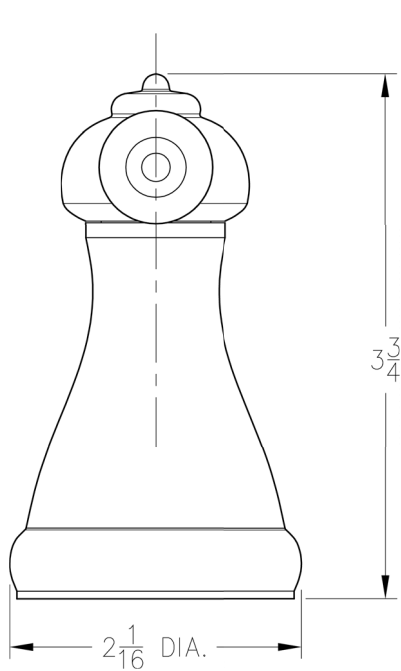

INSTALLATION DIMENSIONS

SGL-HHS-HHL Series

Marielle™

Hub & Handle Trim

HHL

SGL

Dimensions are in Inches

1-800-PFAUCET www.pricepfister.com
19701 DaVinci, Lake Forest, CA 92610
04/30/04