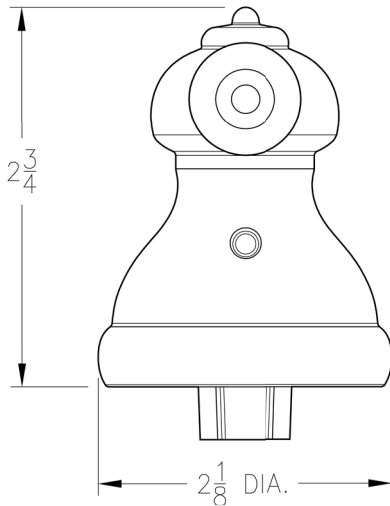

INSTALLATION DIMENSIONS

SGL-HHS-HHL Series

Marielle™

Hub & Handle Trim

HHL

SGL

Dimensions are in Inches

1-800-PFAUCET www.pricepfister.com
19701 DaVinci, Lake Forest, CA 92610
04/30/04