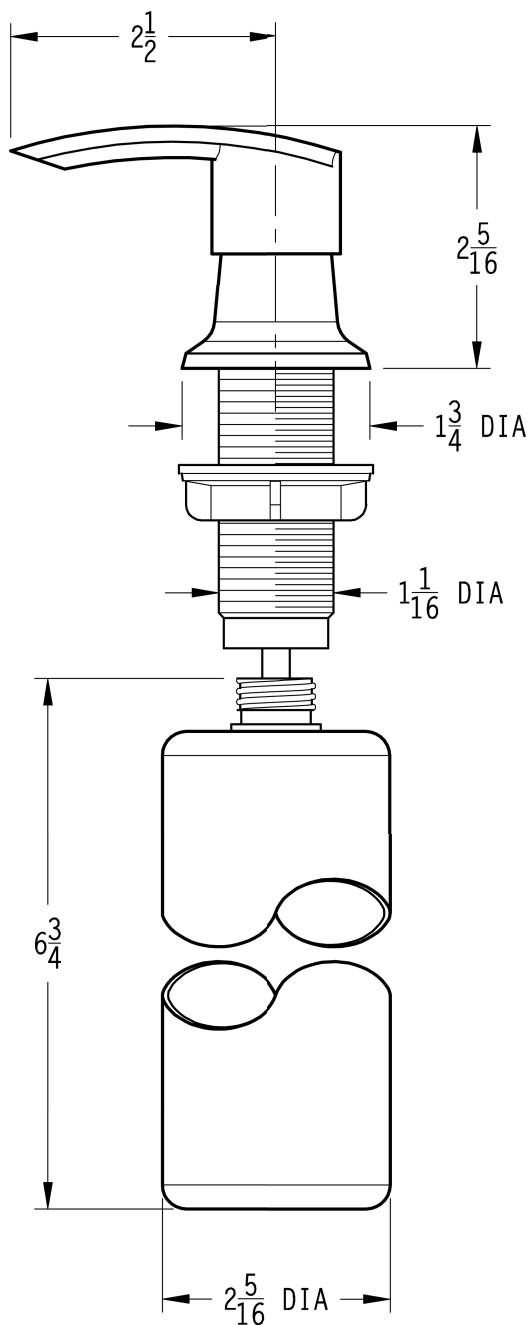

INSTALLATION DIMENSIONS

MatchMakers®

Accessory

Critical Dimensions:	
Maximum Deck Thickness	1 13/16

Dimensions are in Inches

1-800-PFAUCET www.pricepfister.com
19701 DaVinci, Lake Forest, CA 92610
01/8/03

Price Pfister®
Pf Pfreshet Ideas in Pf faucets.

SS-KSD-02