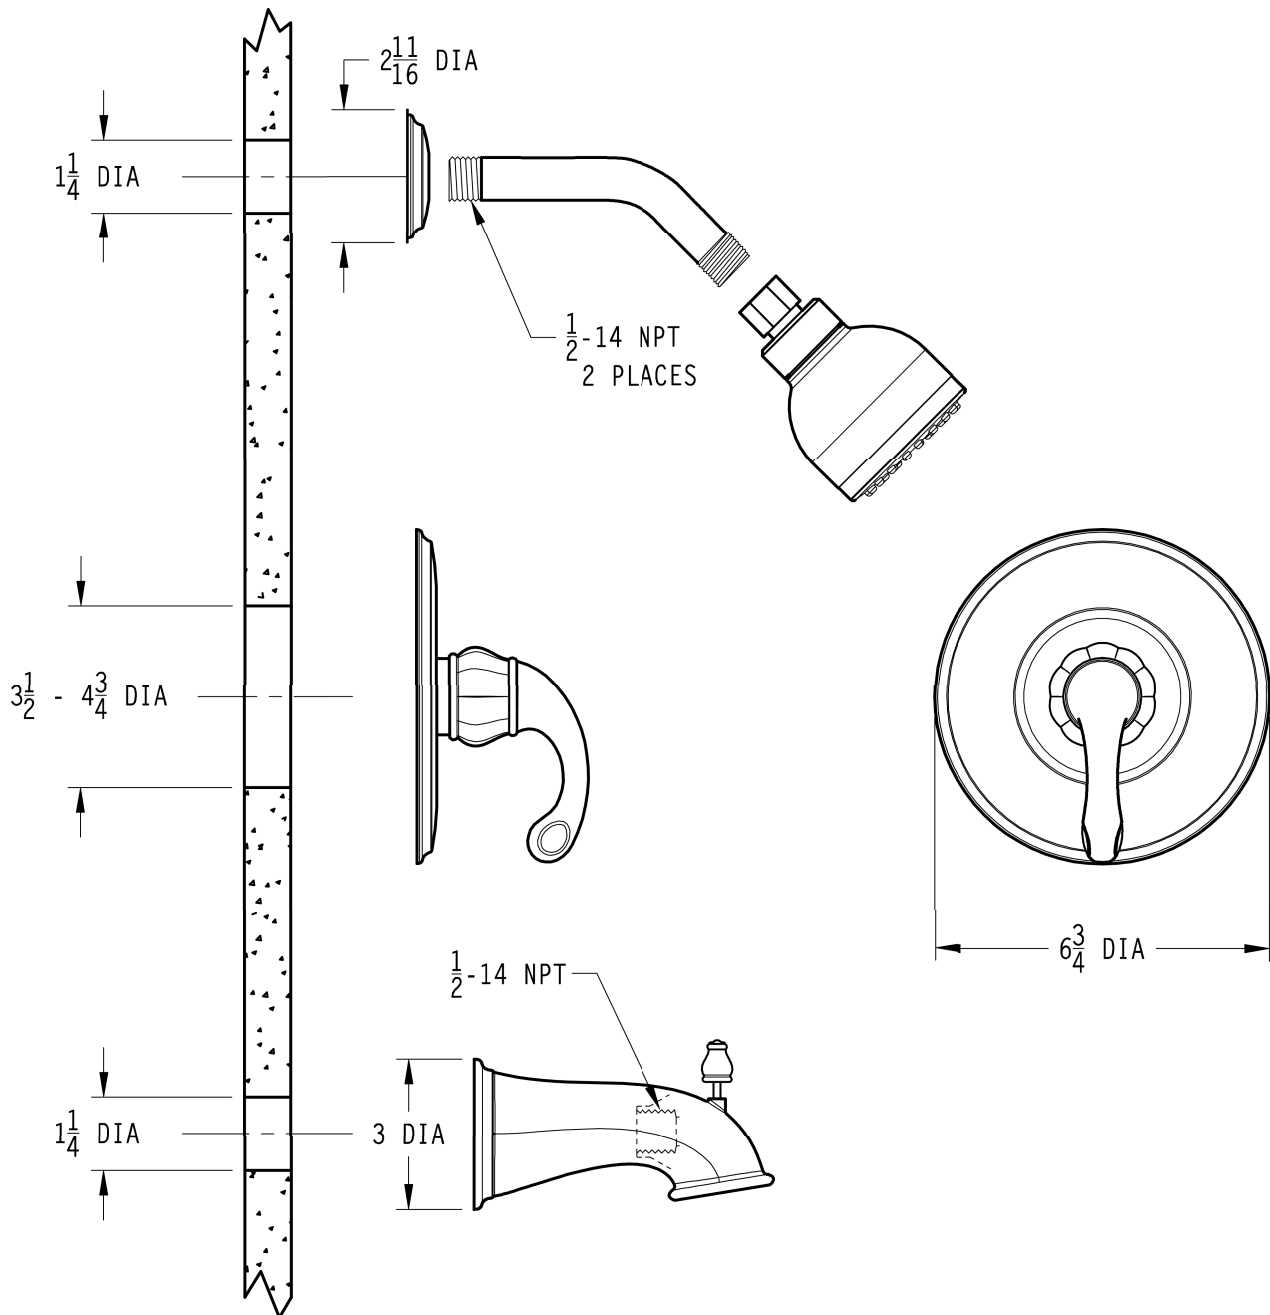

INSTALLATION DIMENSIONS

R89 Series
TREVISO[™]
Tub & Shower Trim

Dimensions are in Inches

1-800-PFAUCET www.pricepfister.com
19701 DaVinci, Lake Forest, CA 92610
01/8/03

Price Pfister[®]
Pf Pfreshet Ideas in Pf faucets.

SS-R89-06