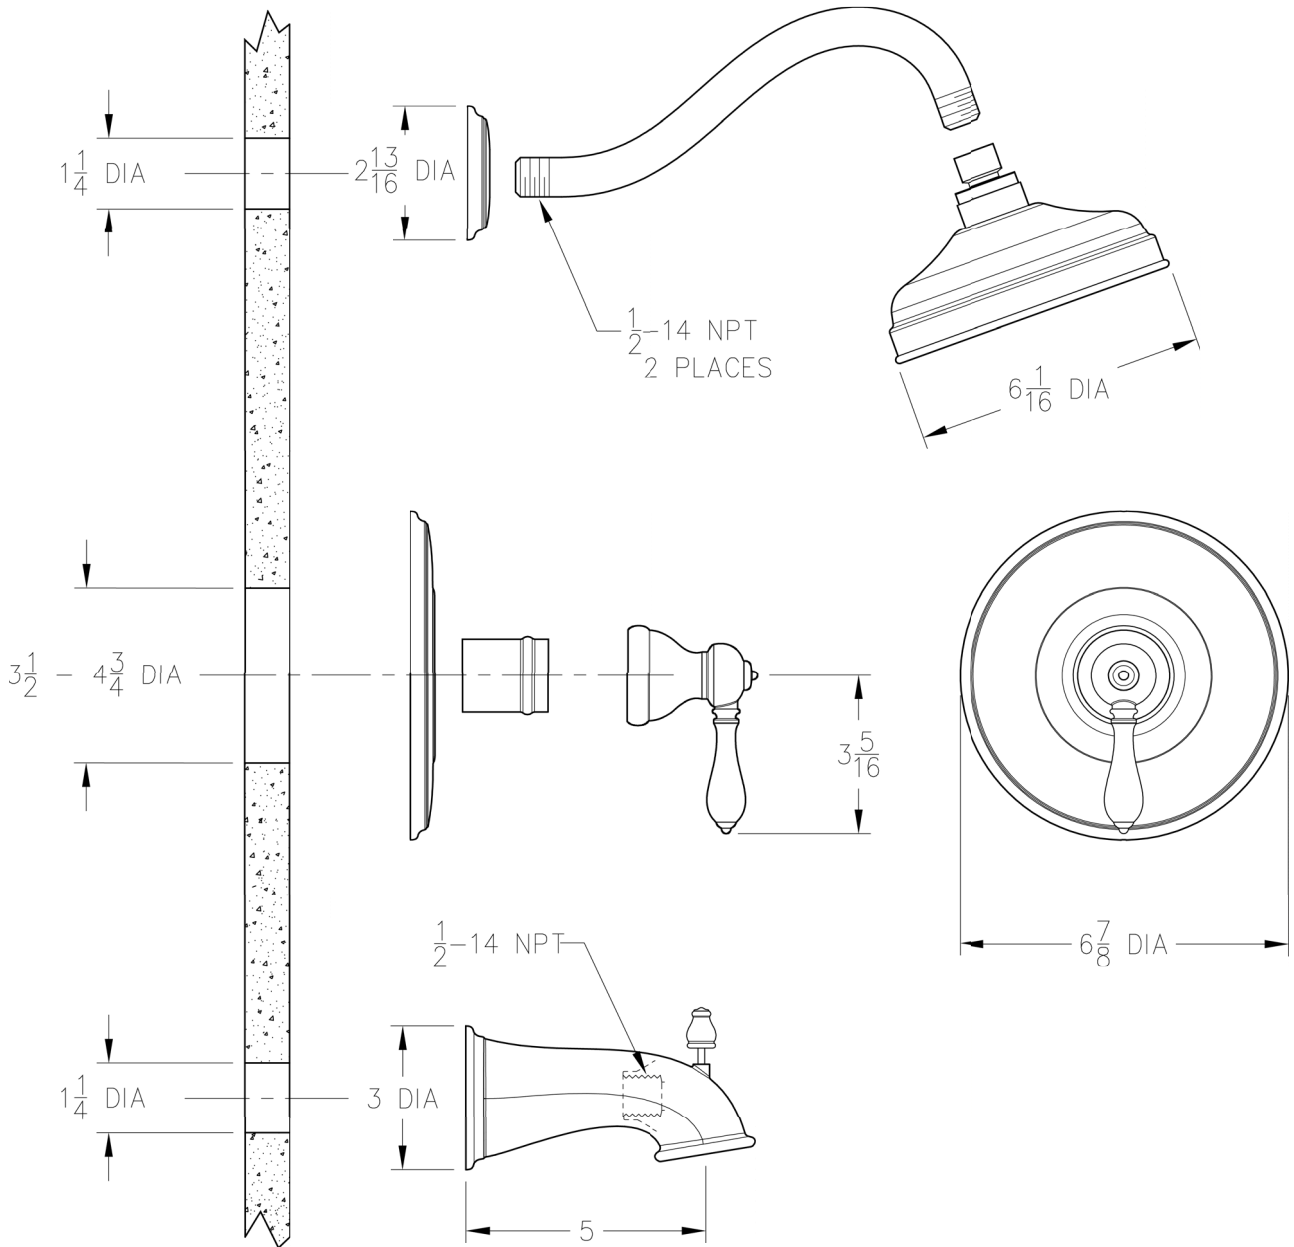

INSTALLATION DIMENSIONS

**R89 Series**  
**Marielle™**  
Tub & Shower Trim

Dimensions are in Inches

1-800-PFAUCET [www.pricepfister.com](http://www.pricepfister.com)  
19701 DaVinci, Lake Forest, CA 92610  
04/30/04

**Price Pfister®**  
Pf Pfreshest Ideas in Pf faucets.

SS-R89-07