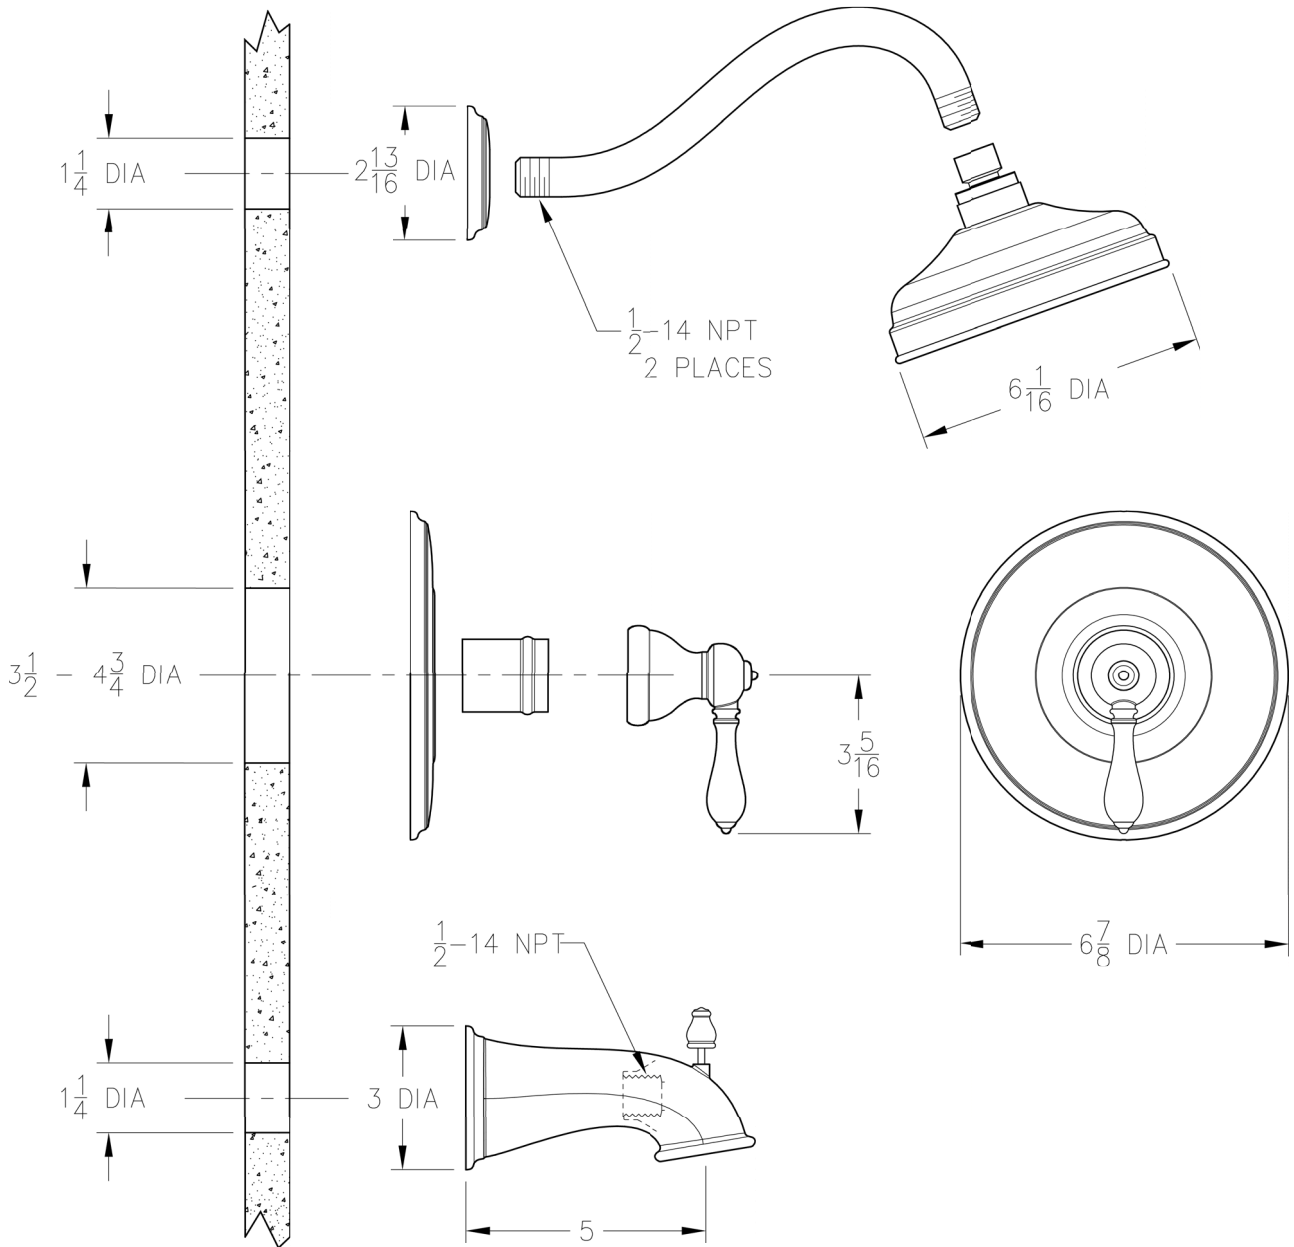

INSTALLATION DIMENSIONS

R89 Series
Marielle™
Tub & Shower Trim

Dimensions are in Inches

1-800-PFAUCET www.pricepfister.com
19701 DaVinci, Lake Forest, CA 92610
04/30/04

Price Pfister®
Pf freshest Ideas in Pf faucets.

SS-R89-07