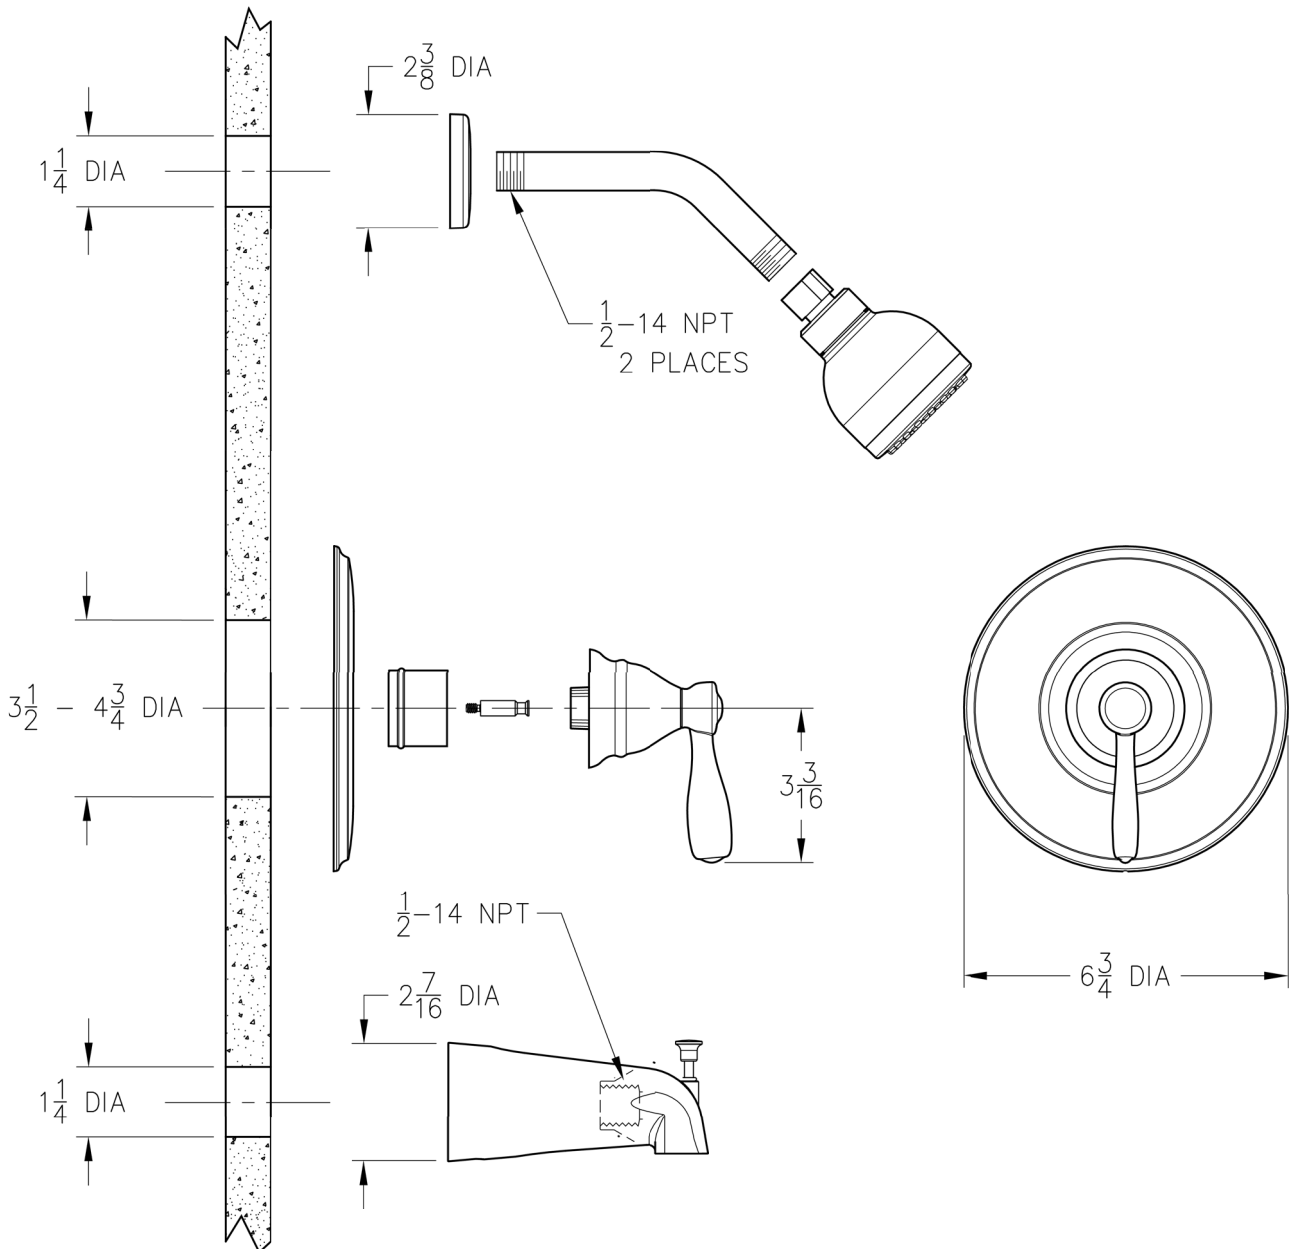

INSTALLATION DIMENSIONS

R89 Series

Tub & Shower Trim

Dimensions are in Inches

1-800-PFAUCET [www.pricepfister.com](http://www.pricepfister.com)  
19701 DaVinci, Lake Forest, CA 92610  
10/27/05

Price Pfister®  
Pf freshest Ideas in Pf faucets.

SS-R89-11