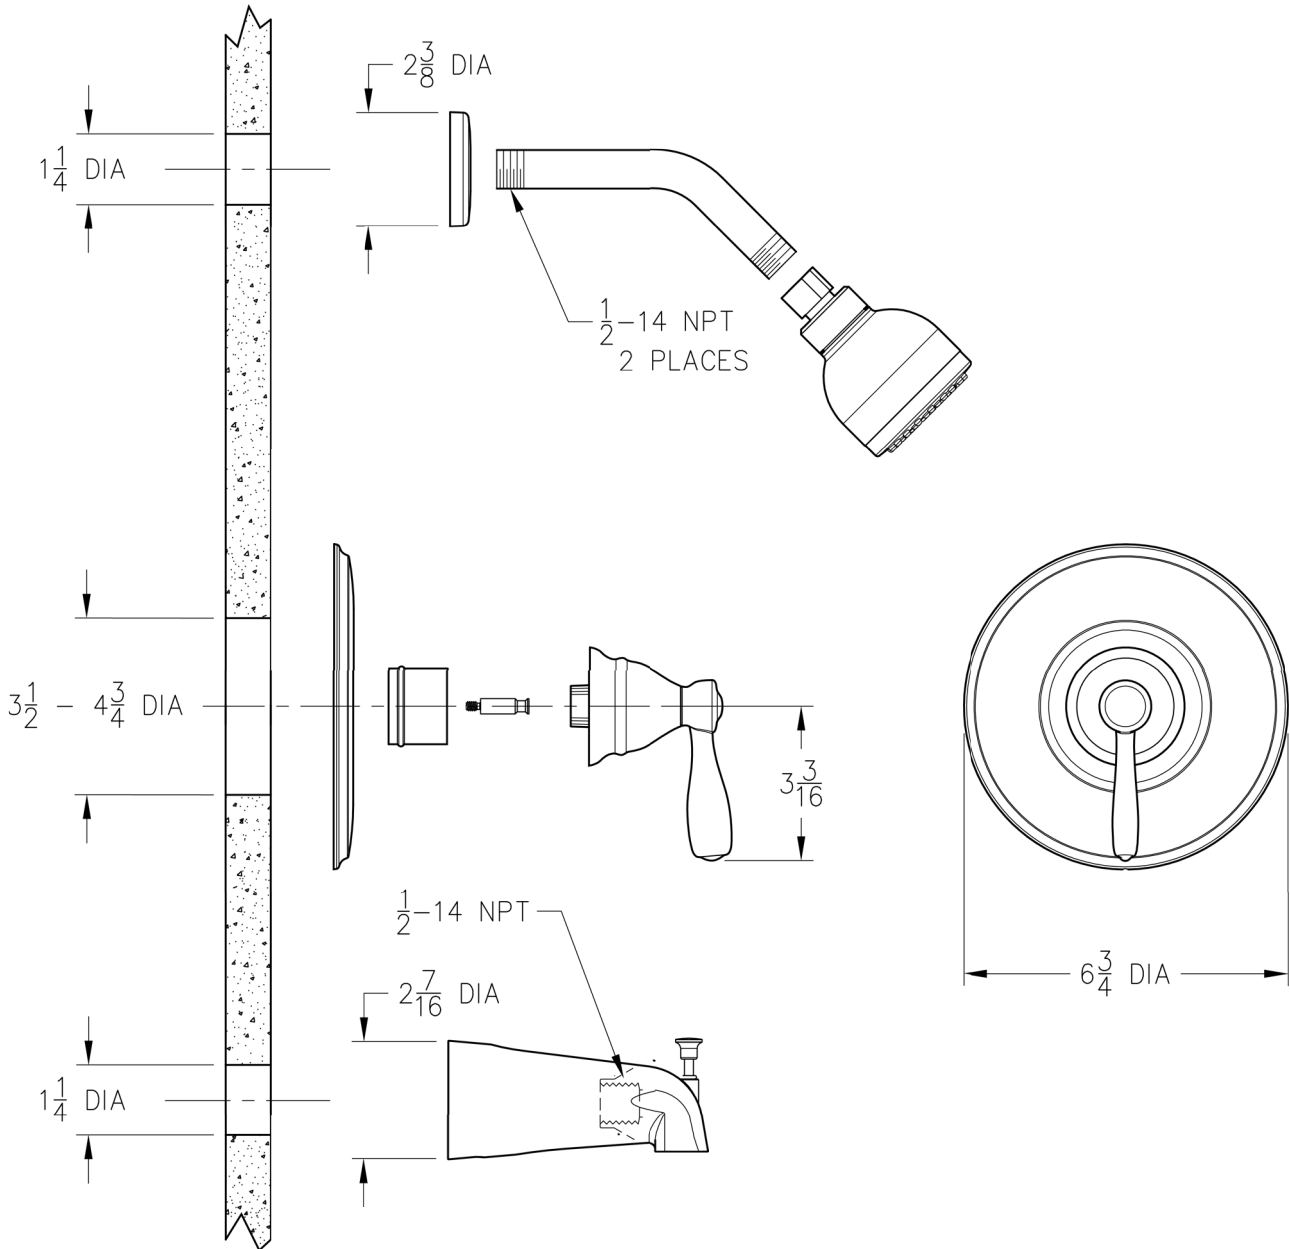

INSTALLATION DIMENSIONS

R89 Series

Tub & Shower Trim

Dimensions are in Inches

1-800-PFAUCET www.pricepfister.com
19701 DaVinci, Lake Forest, CA 92610
10/27/05

Price Pfister®
Pf freshest Ideas in Pf faucets.

SS-R89-11