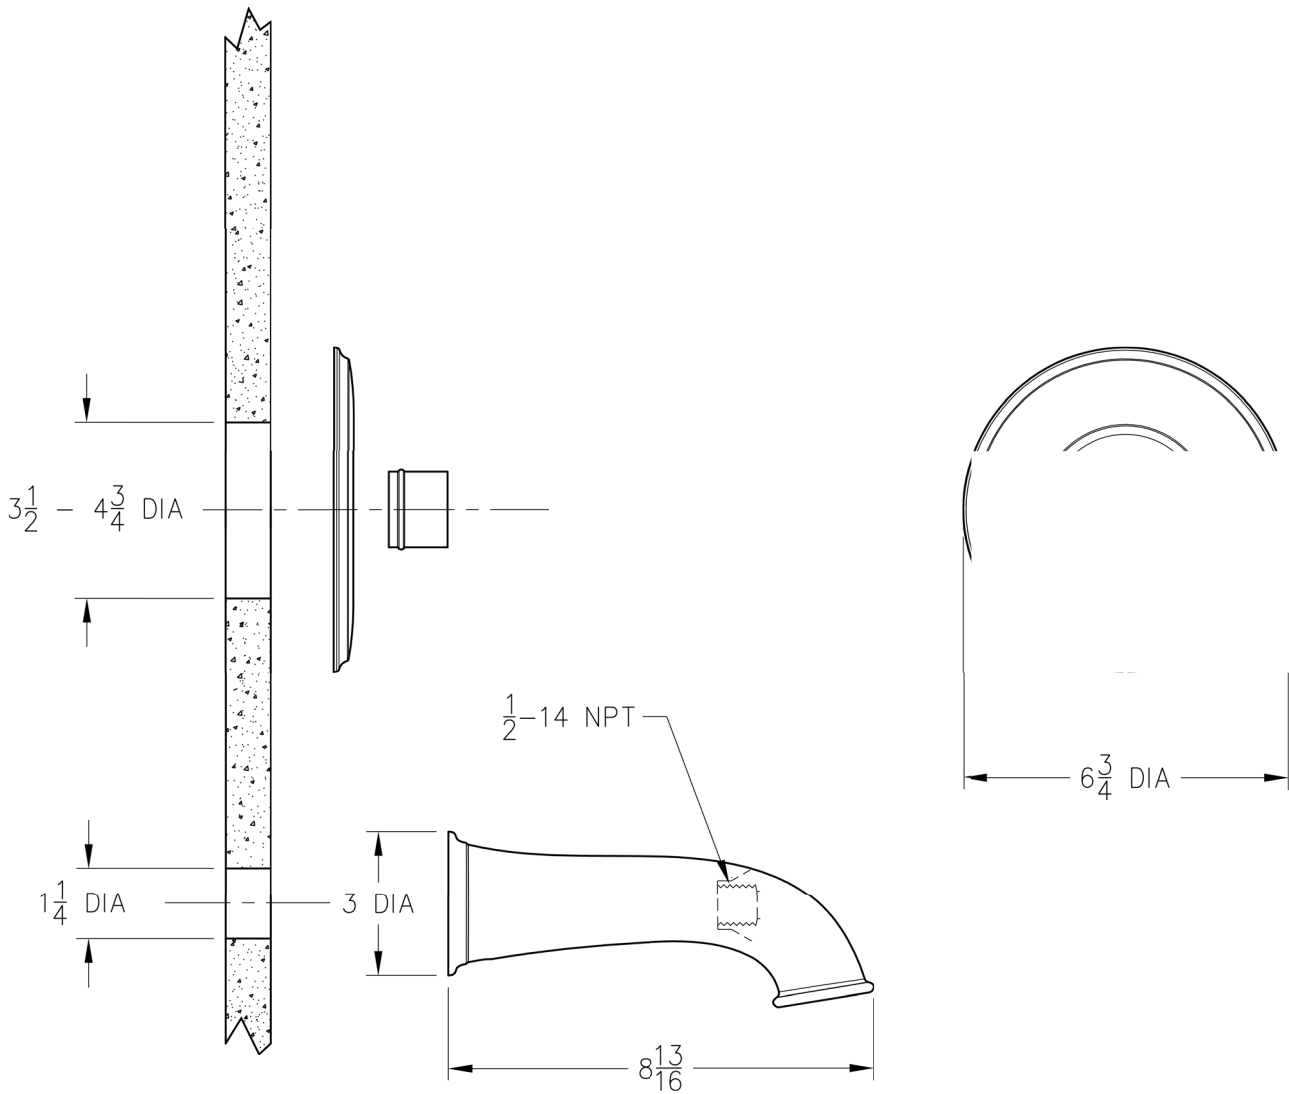

INSTALLATION DIMENSIONS

R89 Series

Tub Trim

Dimensions are in Inches

1-800-PFAUCET www.pricepfister.com
19701 DaVinci, Lake Forest, CA 92610
10/27/05

Price Pfister®
Pf Pfreshet Ideas in Pfaucets.

SS-R89-12