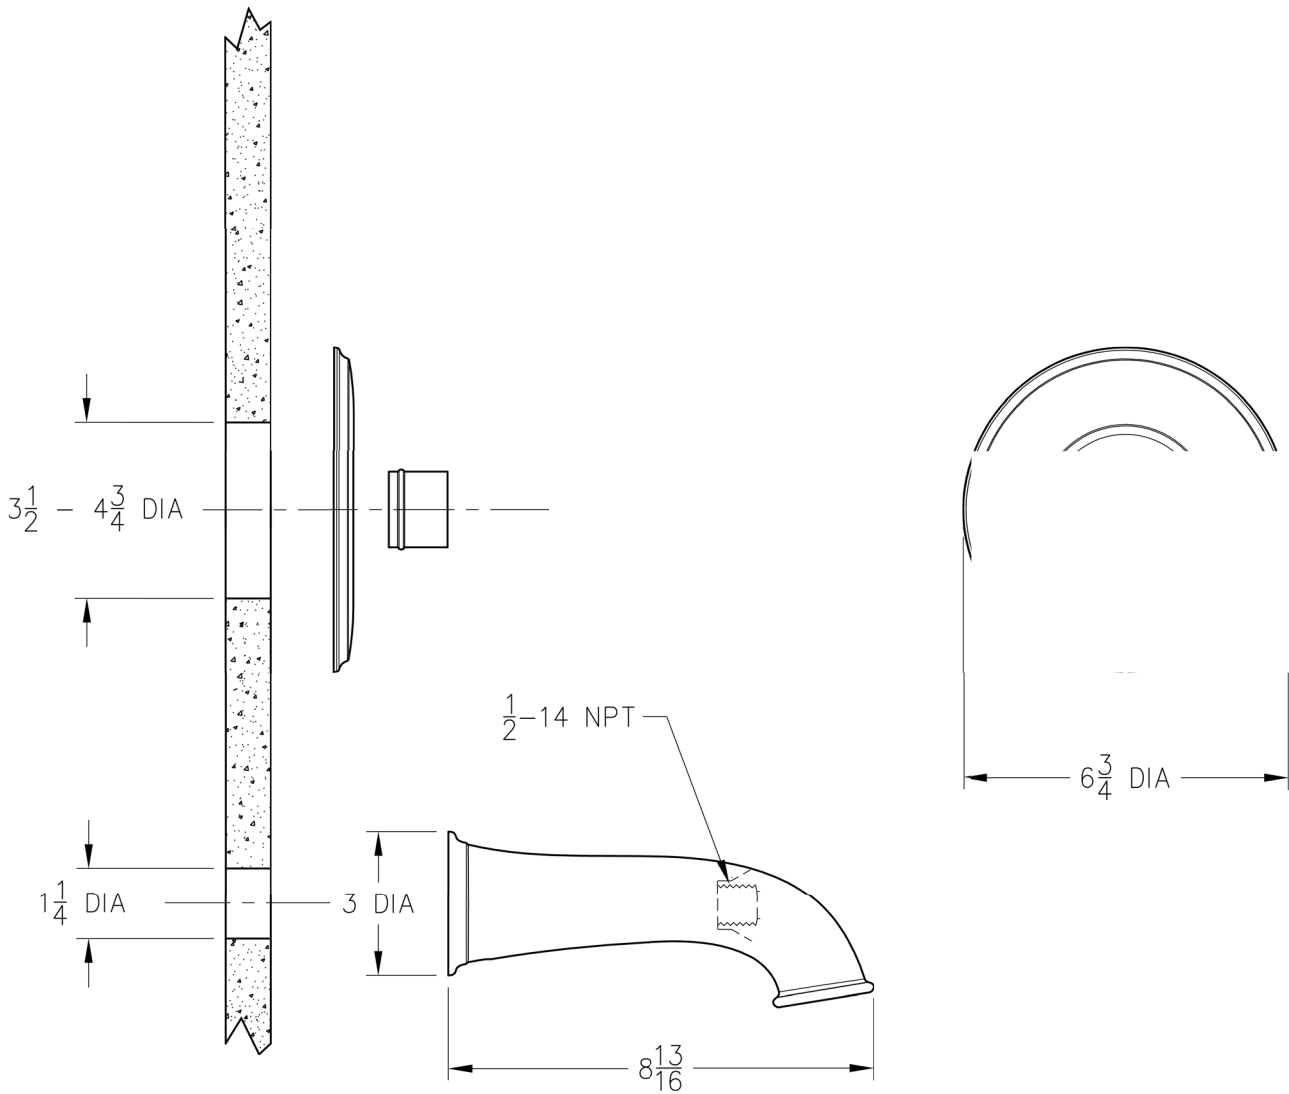

INSTALLATION DIMENSIONS

R89 Series

Tub Trim

Dimensions are in Inches

1-800-PFAUCET www.pricepfister.com
19701 DaVinci, Lake Forest, CA 92610
10/27/05

Price Pfister®
Pf Pfresh Ideas in Pfaucets.

SS-R89-12