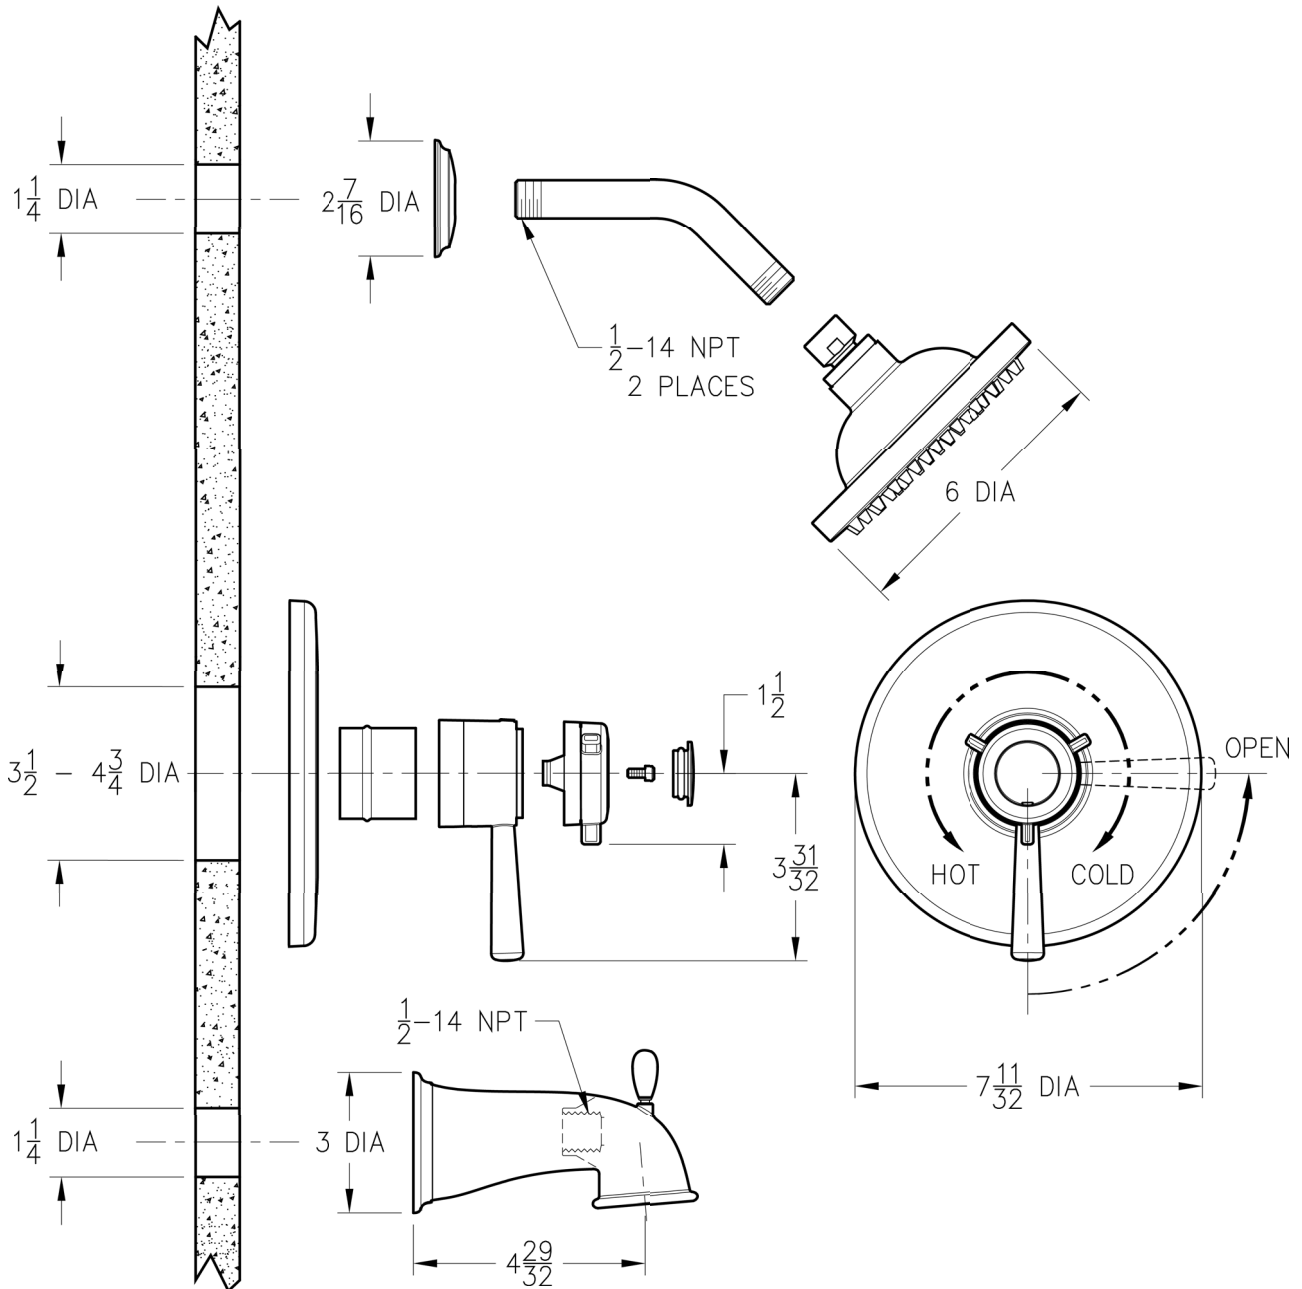

INSTALLATION DIMENSIONS

Shower Trim

Dimensions are in Inches

1-800-PFAUCET www.pricepfister.com
19701 DaVinci, Lake Forest, CA 92610
07/16/08

Price Pfister

SS-R89-19