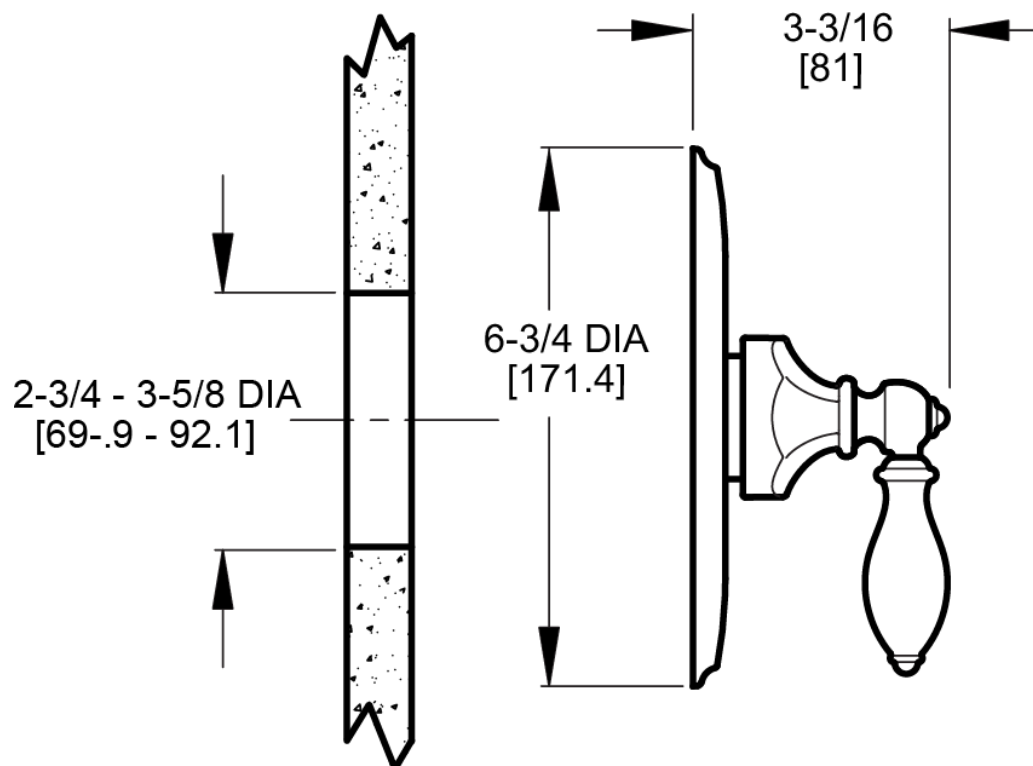

### Features

- Complete Collection with Coordinating Lavatory and Roman Tub Options
- Metal Lever Handle
- Quick Trim Installation- Attaches Without Tools, No Exposed Screws
- Fits OX8, JX8, TX8, and VB8 Valve Bodies
- Pforever Warranty®
- Valve only trim. No shower head or shower flange included.

- Lever Handle
- Quick Connect
- Trim Only, Valve Not Included

## Dimensions

Ø1 Min to Ø1-1/2 Max. Deck Hole Openings