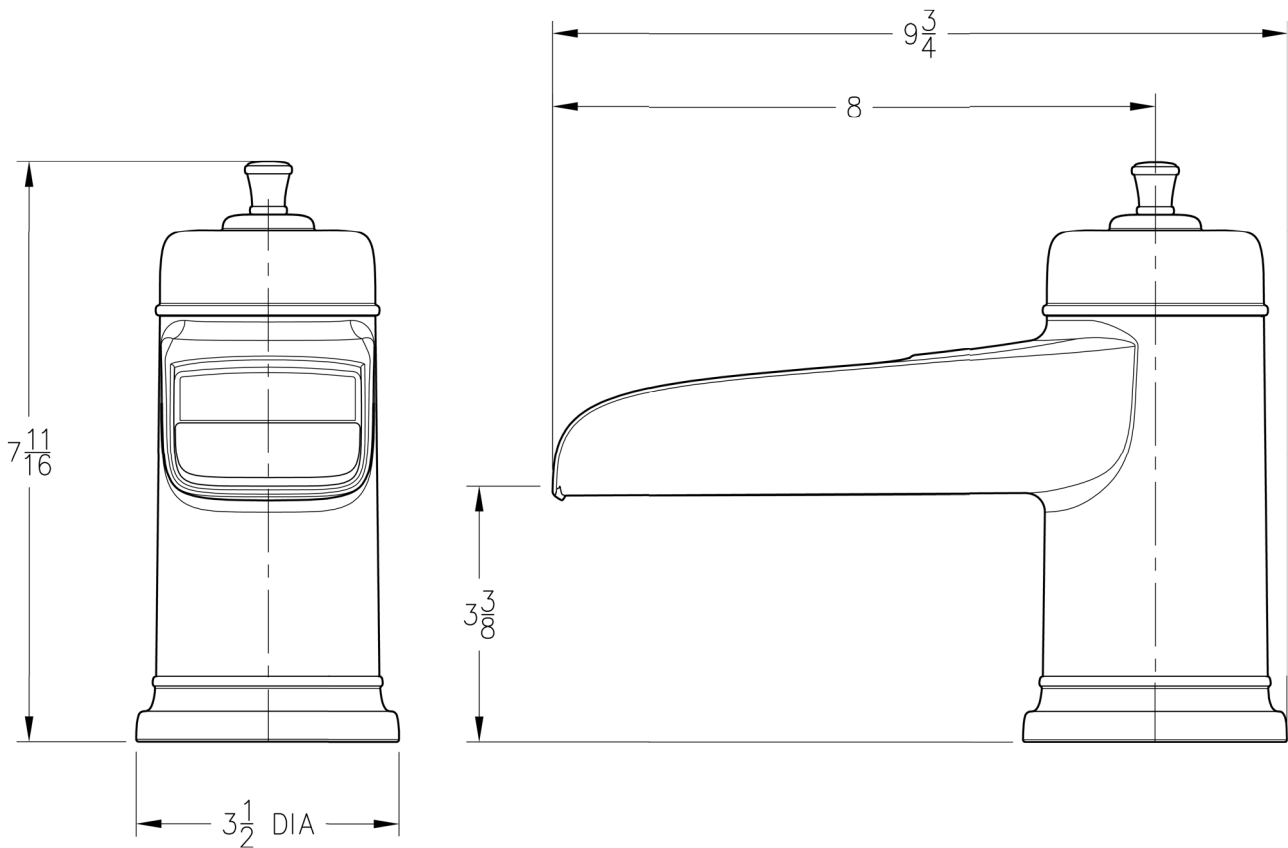

DIMENSIONS

RT6 Series

ASHFIELD
COLLECTION

Roman Tub Trim

Dimensions are in Inches

1-800-PFAUCET www.pricepfister.com
19701 DaVinci, Lake Forest, CA 92610
11/17/05

Price Pfister®
Pf freshest Ideas in Pf faucets.