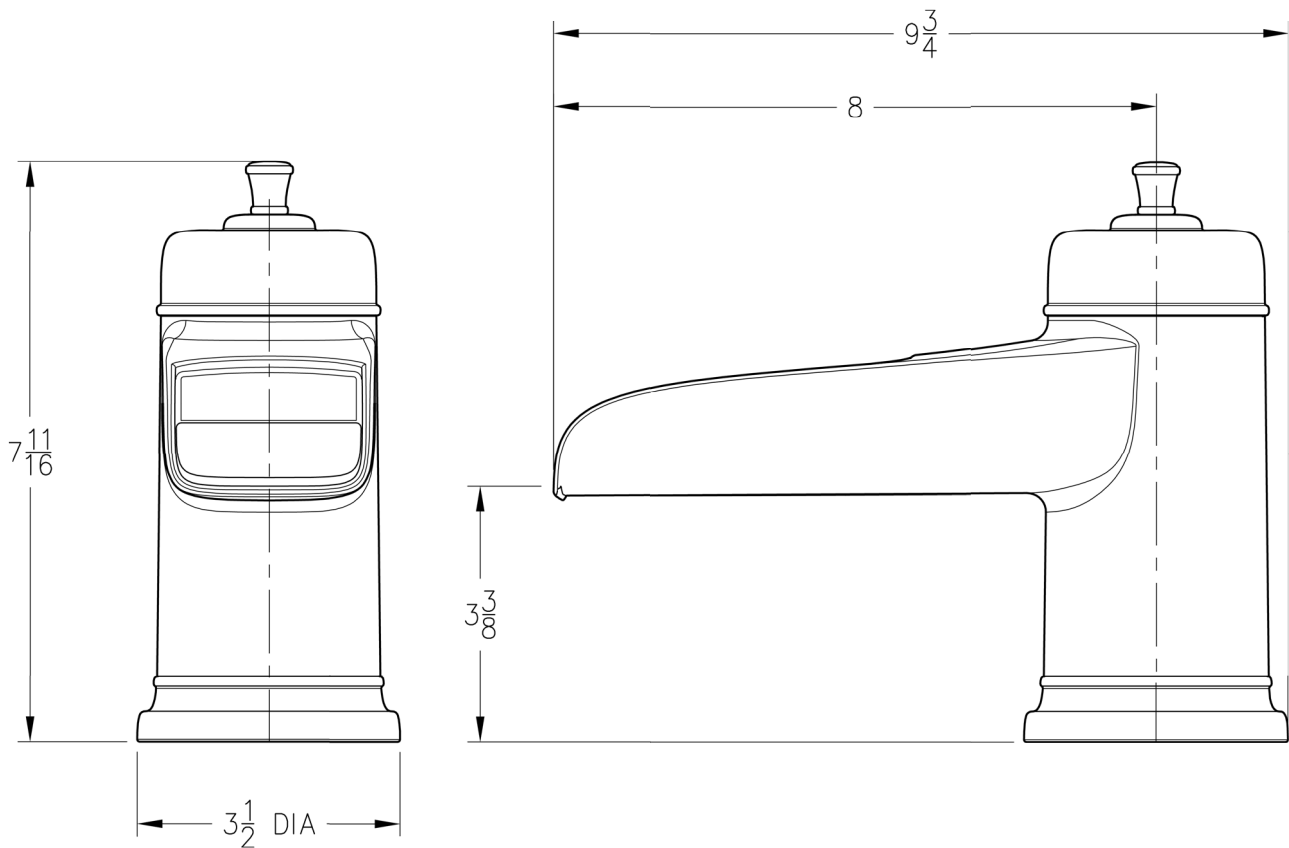

DIMENSIONS

RT6 Series

ASHFIELD
COLLECTION

Roman Tub Trim

Dimensions are in Inches

1-800-PFAUCET www.pricepfister.com
19701 DaVinci, Lake Forest, CA 92610
11/17/05

Price Pfister®
Pf freshest Ideas in Pfaucets.

SS-RT6-15