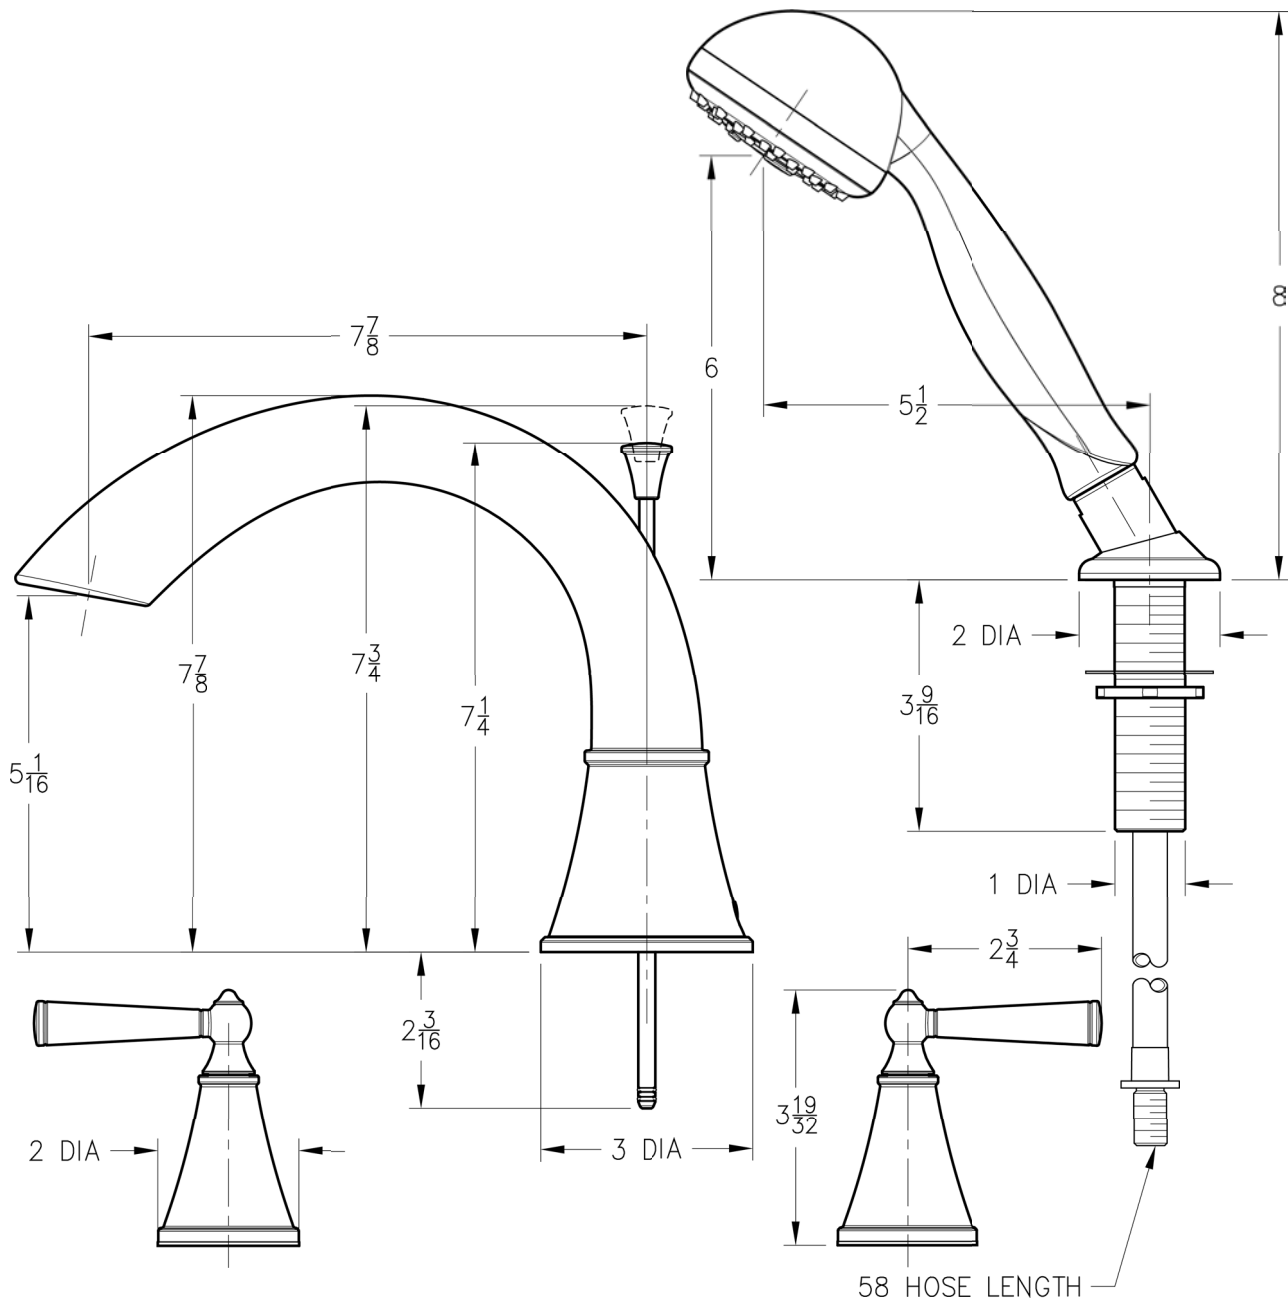

INSTALLATION DIMENSIONS

RT6 Series

SAXTON

Roman Tub Trim

Dimensions are in Inches

1-800-PFAUCET www.pricepfister.com
 19701 DaVinci, Lake Forest, CA 92610
 09/5/08

Price Pfister

SS-RT6-21