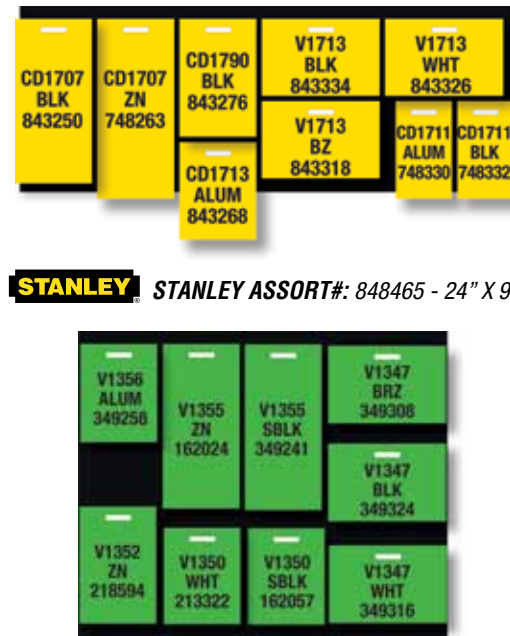

REPLACEMENT HARDWARE