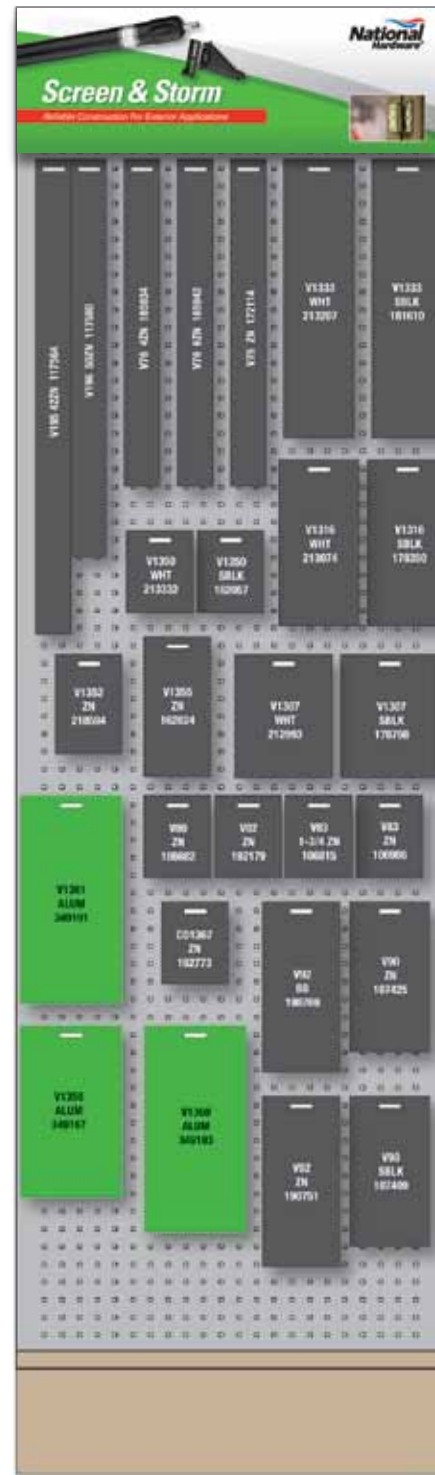

PLAN-O-GRAMS

2 FT - PRODUCT ASSORTMENT

Stock #	Description	Family #	Finish	Qty
172114	Adjustable Springs, Door & Gate	V75	Zinc plated	10
162024	Chain Door Stop	V1355	Zinc plated	5
218594	Door Closer Parts Kit	V1352	Zinc plated	5
185934	Door Spring	V76	Zinc plated	10
185942	Door Spring	V76	Zinc plated	10
106906	Half Turn Button	V83-1/2	Zinc plated	5
349183	Interior Patio Door Handle	V1360	Aluminum	3
349167	Mortised Patio Door Latch	V1358	Aluminum	3
349191	Patio Door Handle/Latch Set	V1361	Aluminum	3
178350	Pushbutton Latch	V1316	Black	3
213074	Pushbutton Latch	V1316	White	3
162057	Replacement Strike	V1350	Black	10
213322	Replacement Strike	V1350	White	10
106682	Screen & Storm Sash Hanger	V80	Zinc plated	5
192773	Screen Door Catch	V1367	Zinc plated	3
181610	Screen/Storm Door Closer	V1333	Black	3
213207	Screen/Storm Door Closer	V1333	White	3
107409	Screen/Storm Door Set	V90	Black	5
107425	Screen/Storm Door Set	V90	Zinc plated	5
190751	Screen/Storm Door Set	V92	Zinc plated	5
190769	Screen/Storm Door Set	V92	Brass	5
192179	Snap Fasteners	V82	Zinc plated	5
106815	Turn Button	V83	Zinc plated	5
117564	Turnbuckles, For Screen Door	V195	Zinc plated	5
117580	Turnbuckles, For Screen Door	V196	Zinc plated	5
178798	Universal Knob Latch	V1307	Black	3
212993	Universal Knob Latch	V1307	White	3

Green square = New Products   Grey square = Existing Products