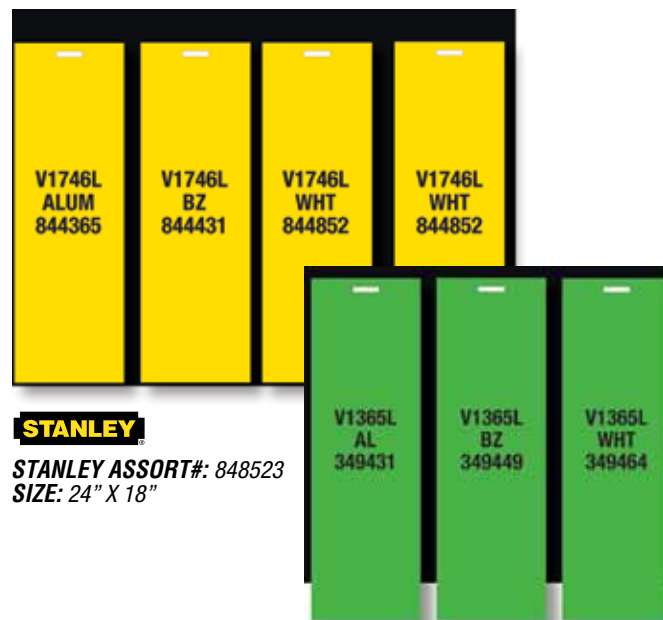

WINDOW CASEMENT OPERATORS (left)