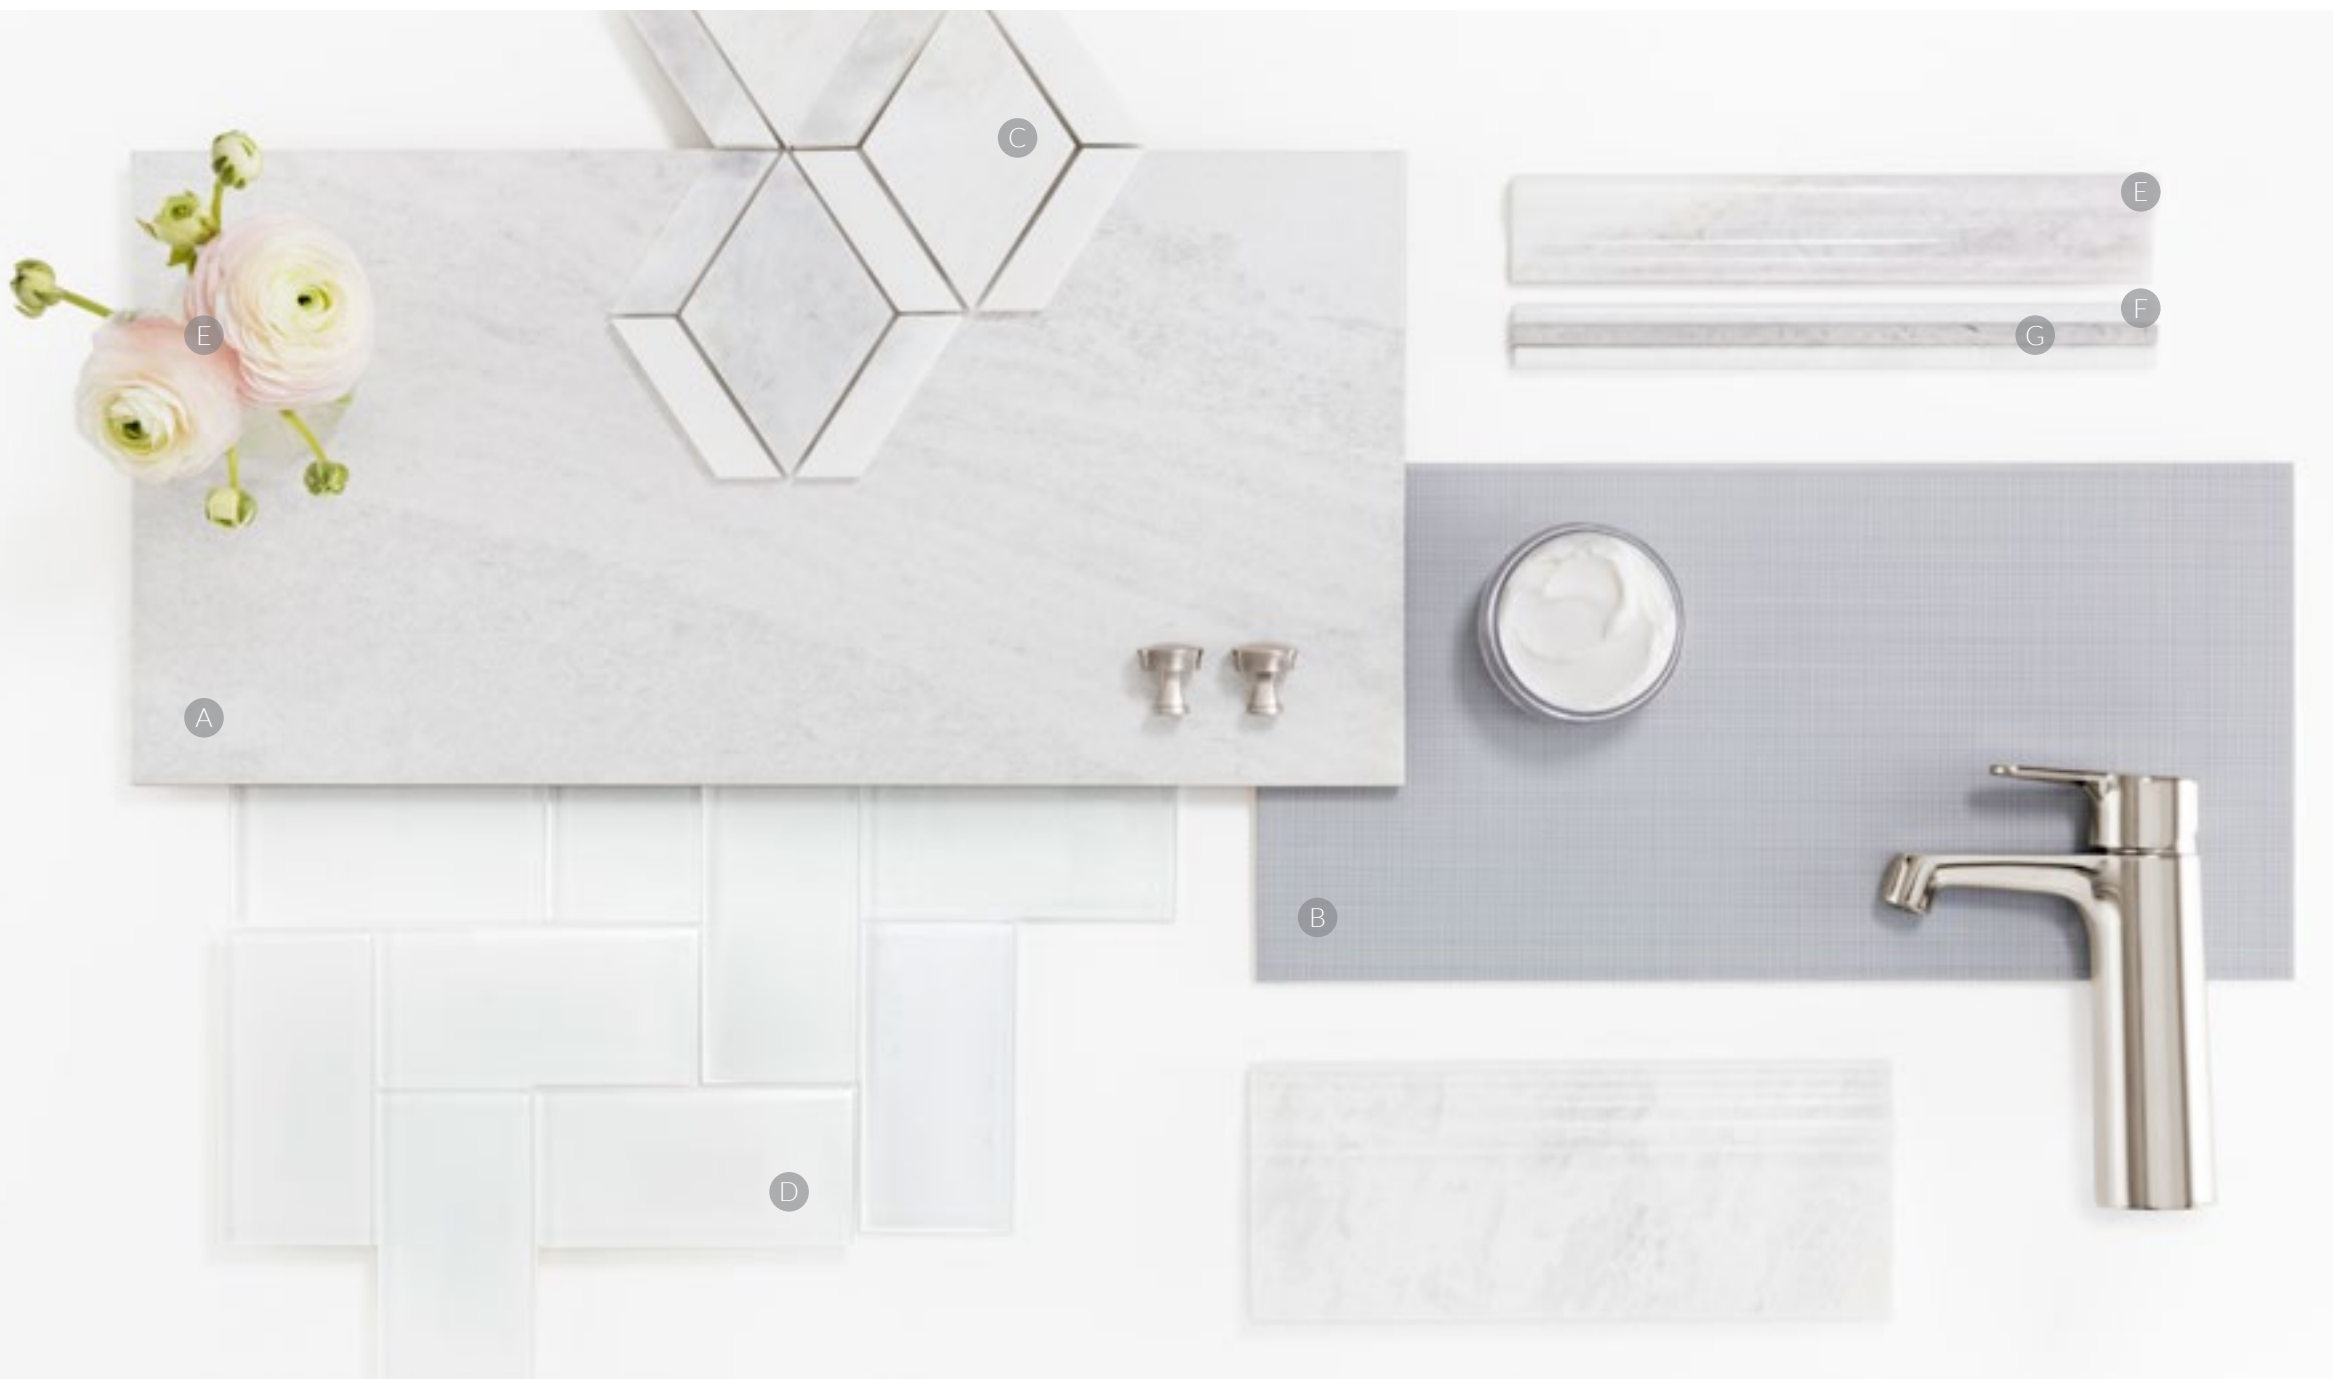

PARIS GRIS

Paris Gris features faux veining and a semi-polished finish that deliver a chic, stone look that's easily paired with many colors and styles. The 12×24 in. and coordinating 2 in. mosaic wall and floor tiles have the warm-grey tones and matte finish of real stone with the durability and versatility of porcelain. A hidden perk of Paris Gris is its lapatto finish—a semi polish that blends matte and shine together—that creates a non-slip surface ideal for high-traffic areas and entries.

12×24 IN | MATTE

680524

2 IN MOSAIC | MATTE

667754

FLOOR | A. Paris Gris 12×24 in., 680524

WALL | B. Textile Graphic Grey 10×20 in., 494461

ACCENT | C. Tempesta Neve Polished Wheaton Mosaic, 658594 | D. Snow Glass 3×6 in., 615684

TRIM | E. Tempesta Neve Polished Barnes, 659994 | F. Tempesta Neve Polished Somerset, 659992 | G. Silver Mist Honed Somerset, 650154