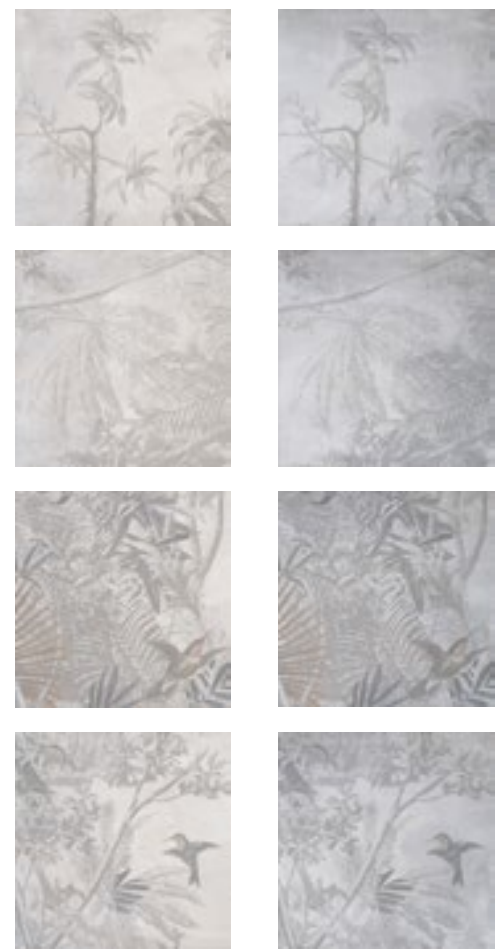

TED BAKER LONDON

Get the feeling of being on a getaway of your dreams every day with the Paradise ceramic tile from Ted Baker London. Offered in random packages of nine pieces, each 13×13 in. matte ceramic tile presents a tonal, tropical design composed of muted-grey shades with an occasional lustrous effect to catch the light. These tiles mix and match together perfectly, creating interesting patterns and designs on floors and walls.

PARADISE 13×13 IN | MATTE