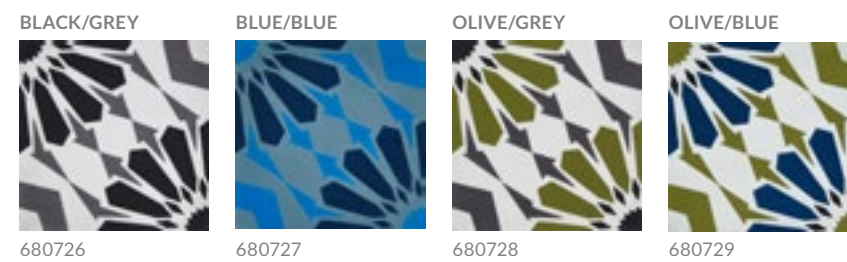

STAR 8×8 IN | MATTE