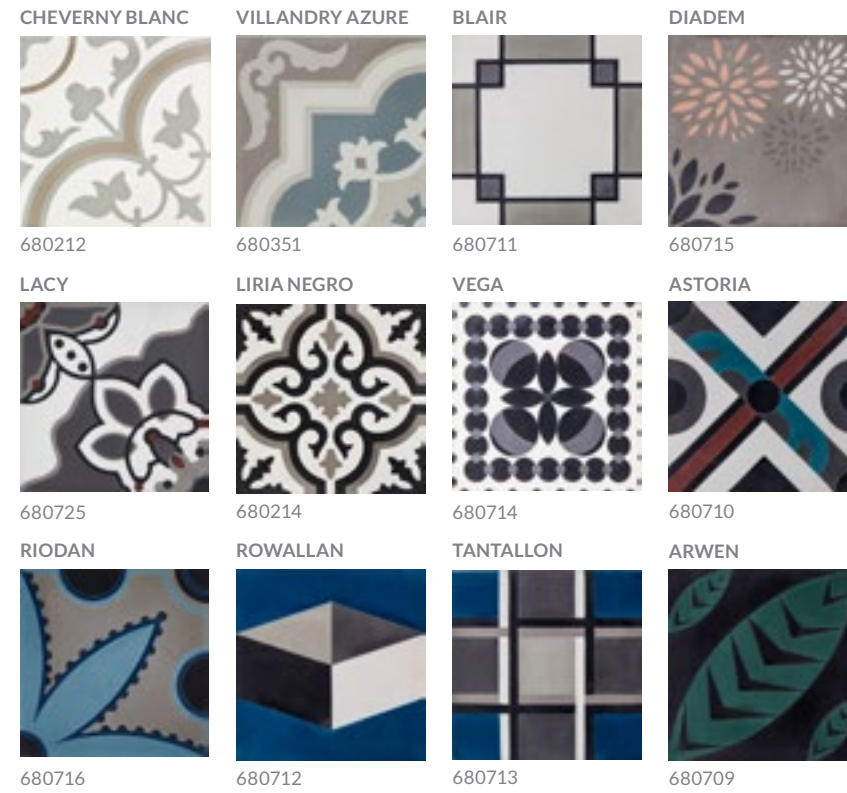

ENCAUSTIC

Showcase your singular style and exquisite taste when displaying the encaustic cement wall and floor tile collection. Hand colored and hand pressed, these 8 in. encaustic tiles add charm to your home, whether your aesthetic is contemporary, traditional or anything in between. With a wide selection of bold patterns and colors, you'll find an encaustic tile that is the perfect work of art to display in your space.

PATTERNED 8×8 IN | MATTE