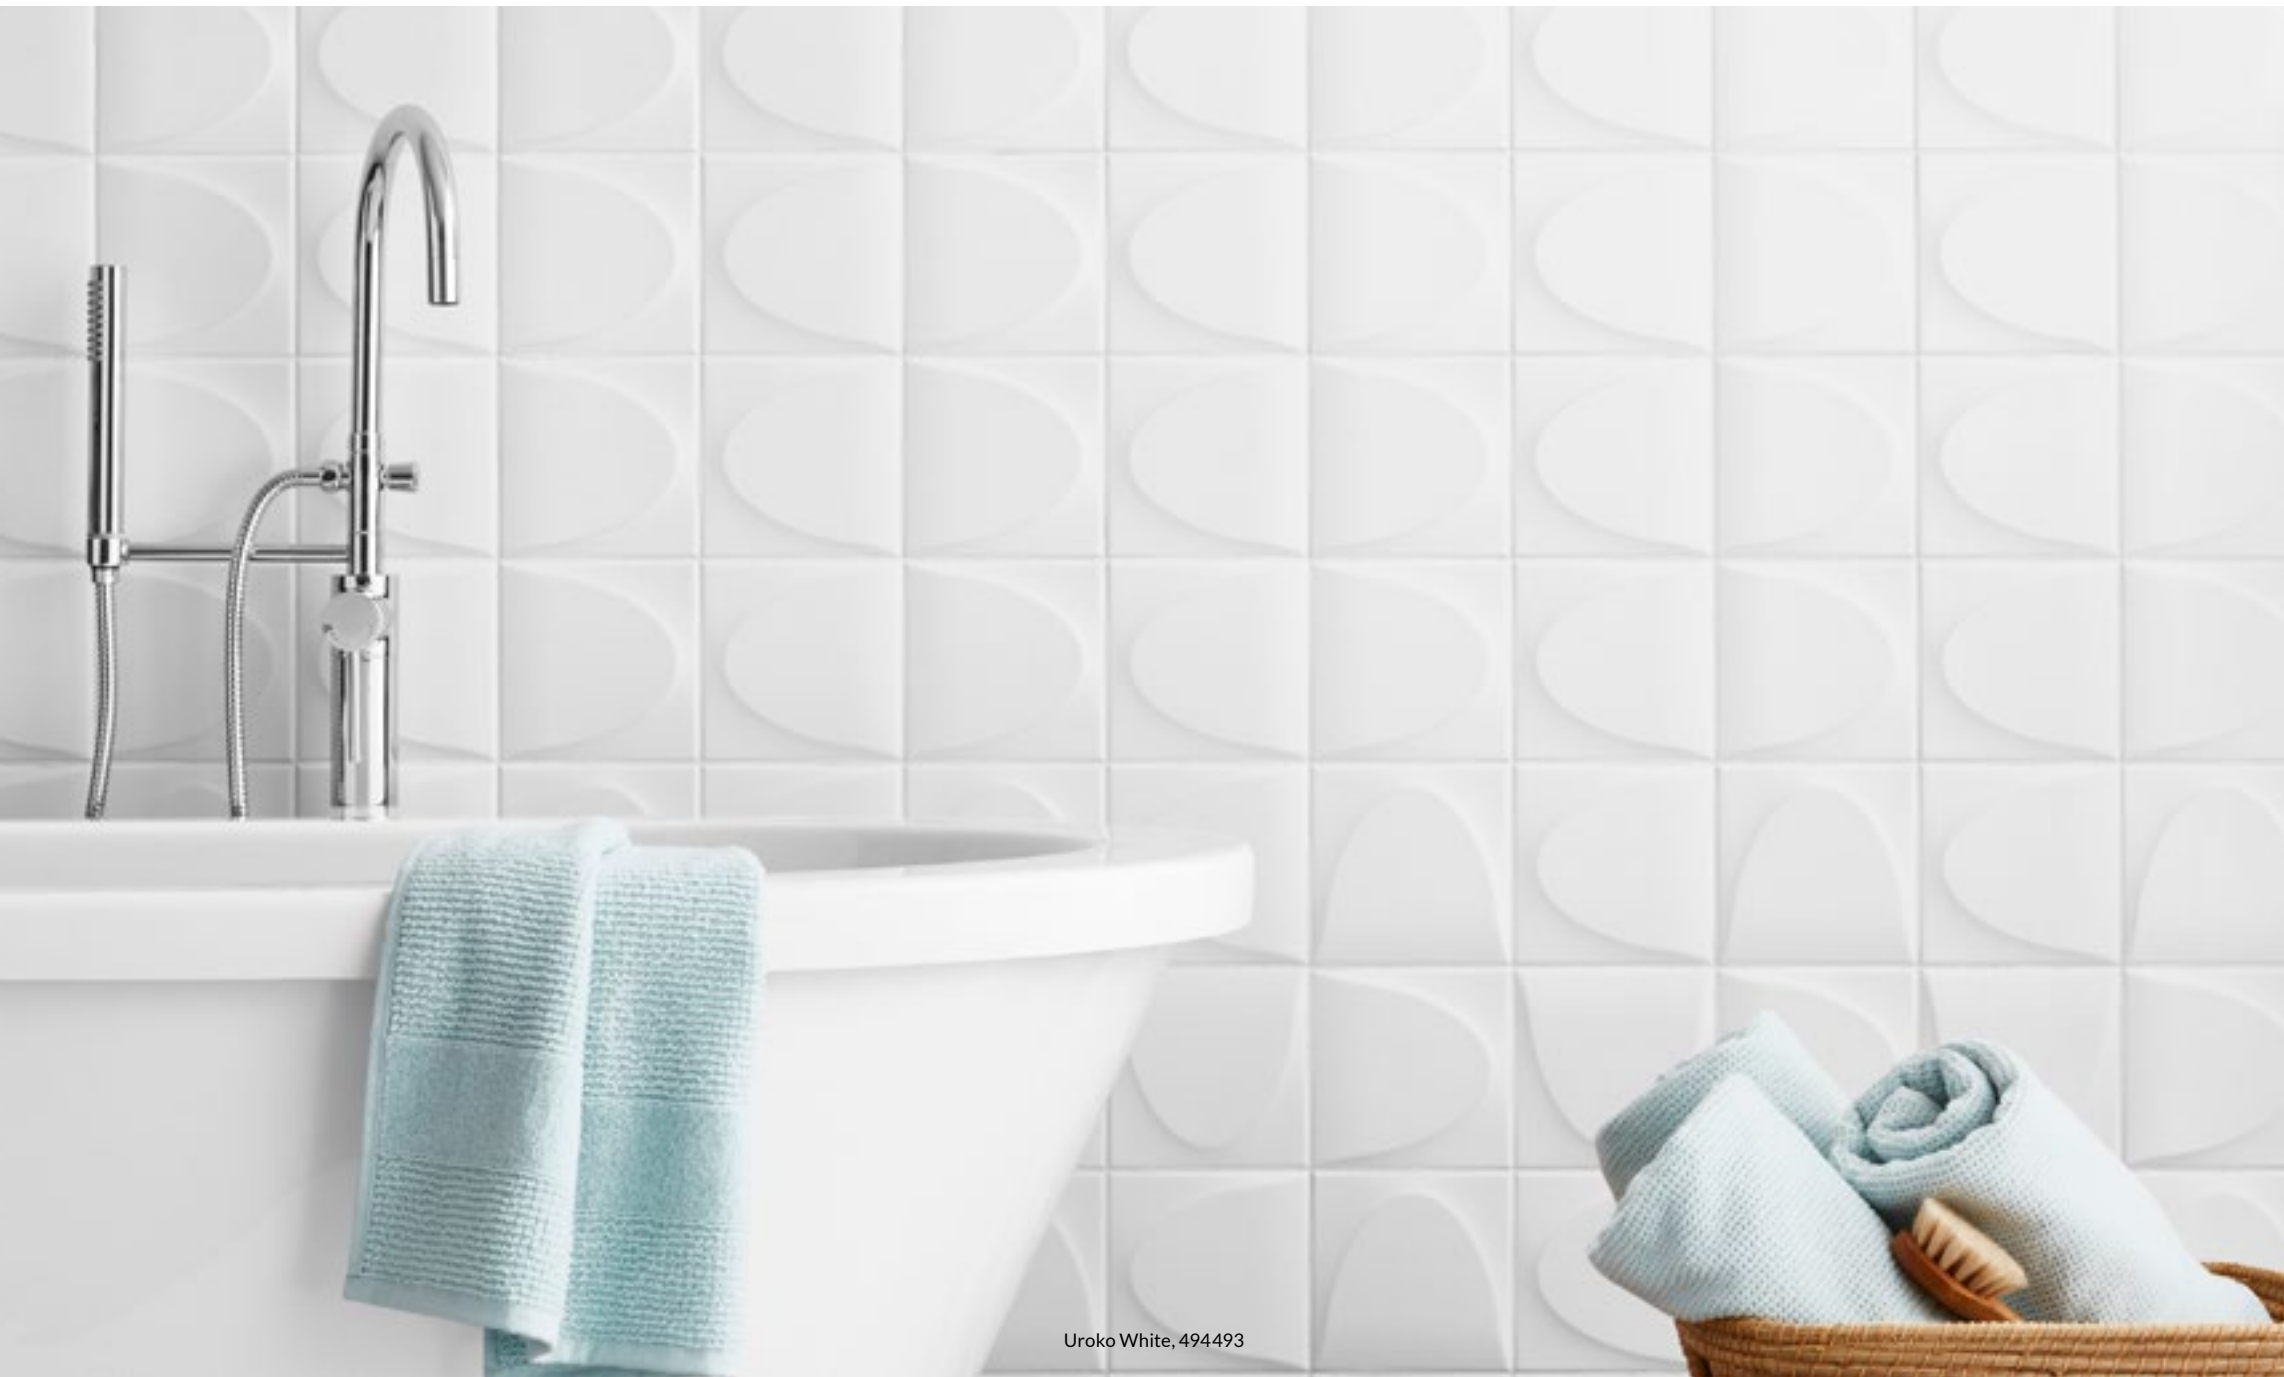

Learn more about our financing options at tileshop.com/creditcard

See page 238 for more details.

Uroko White, 494493

UROKO

A truly unique collection, Uroko adds dimension, style and movement to walls. These 6×6 in. matte black and white tiles feature a U-shaped, 3-D design that can be arranged into different patterns, such as all facing in the same direction or rotated randomly, to create a variety of very different looks. The white style of Uroko takes a neutral-colored wall to a chic new level while black Uroko makes a bold, dramatic statement.

6×6 IN | MATTE

WHITE

494493

BLACK

494494