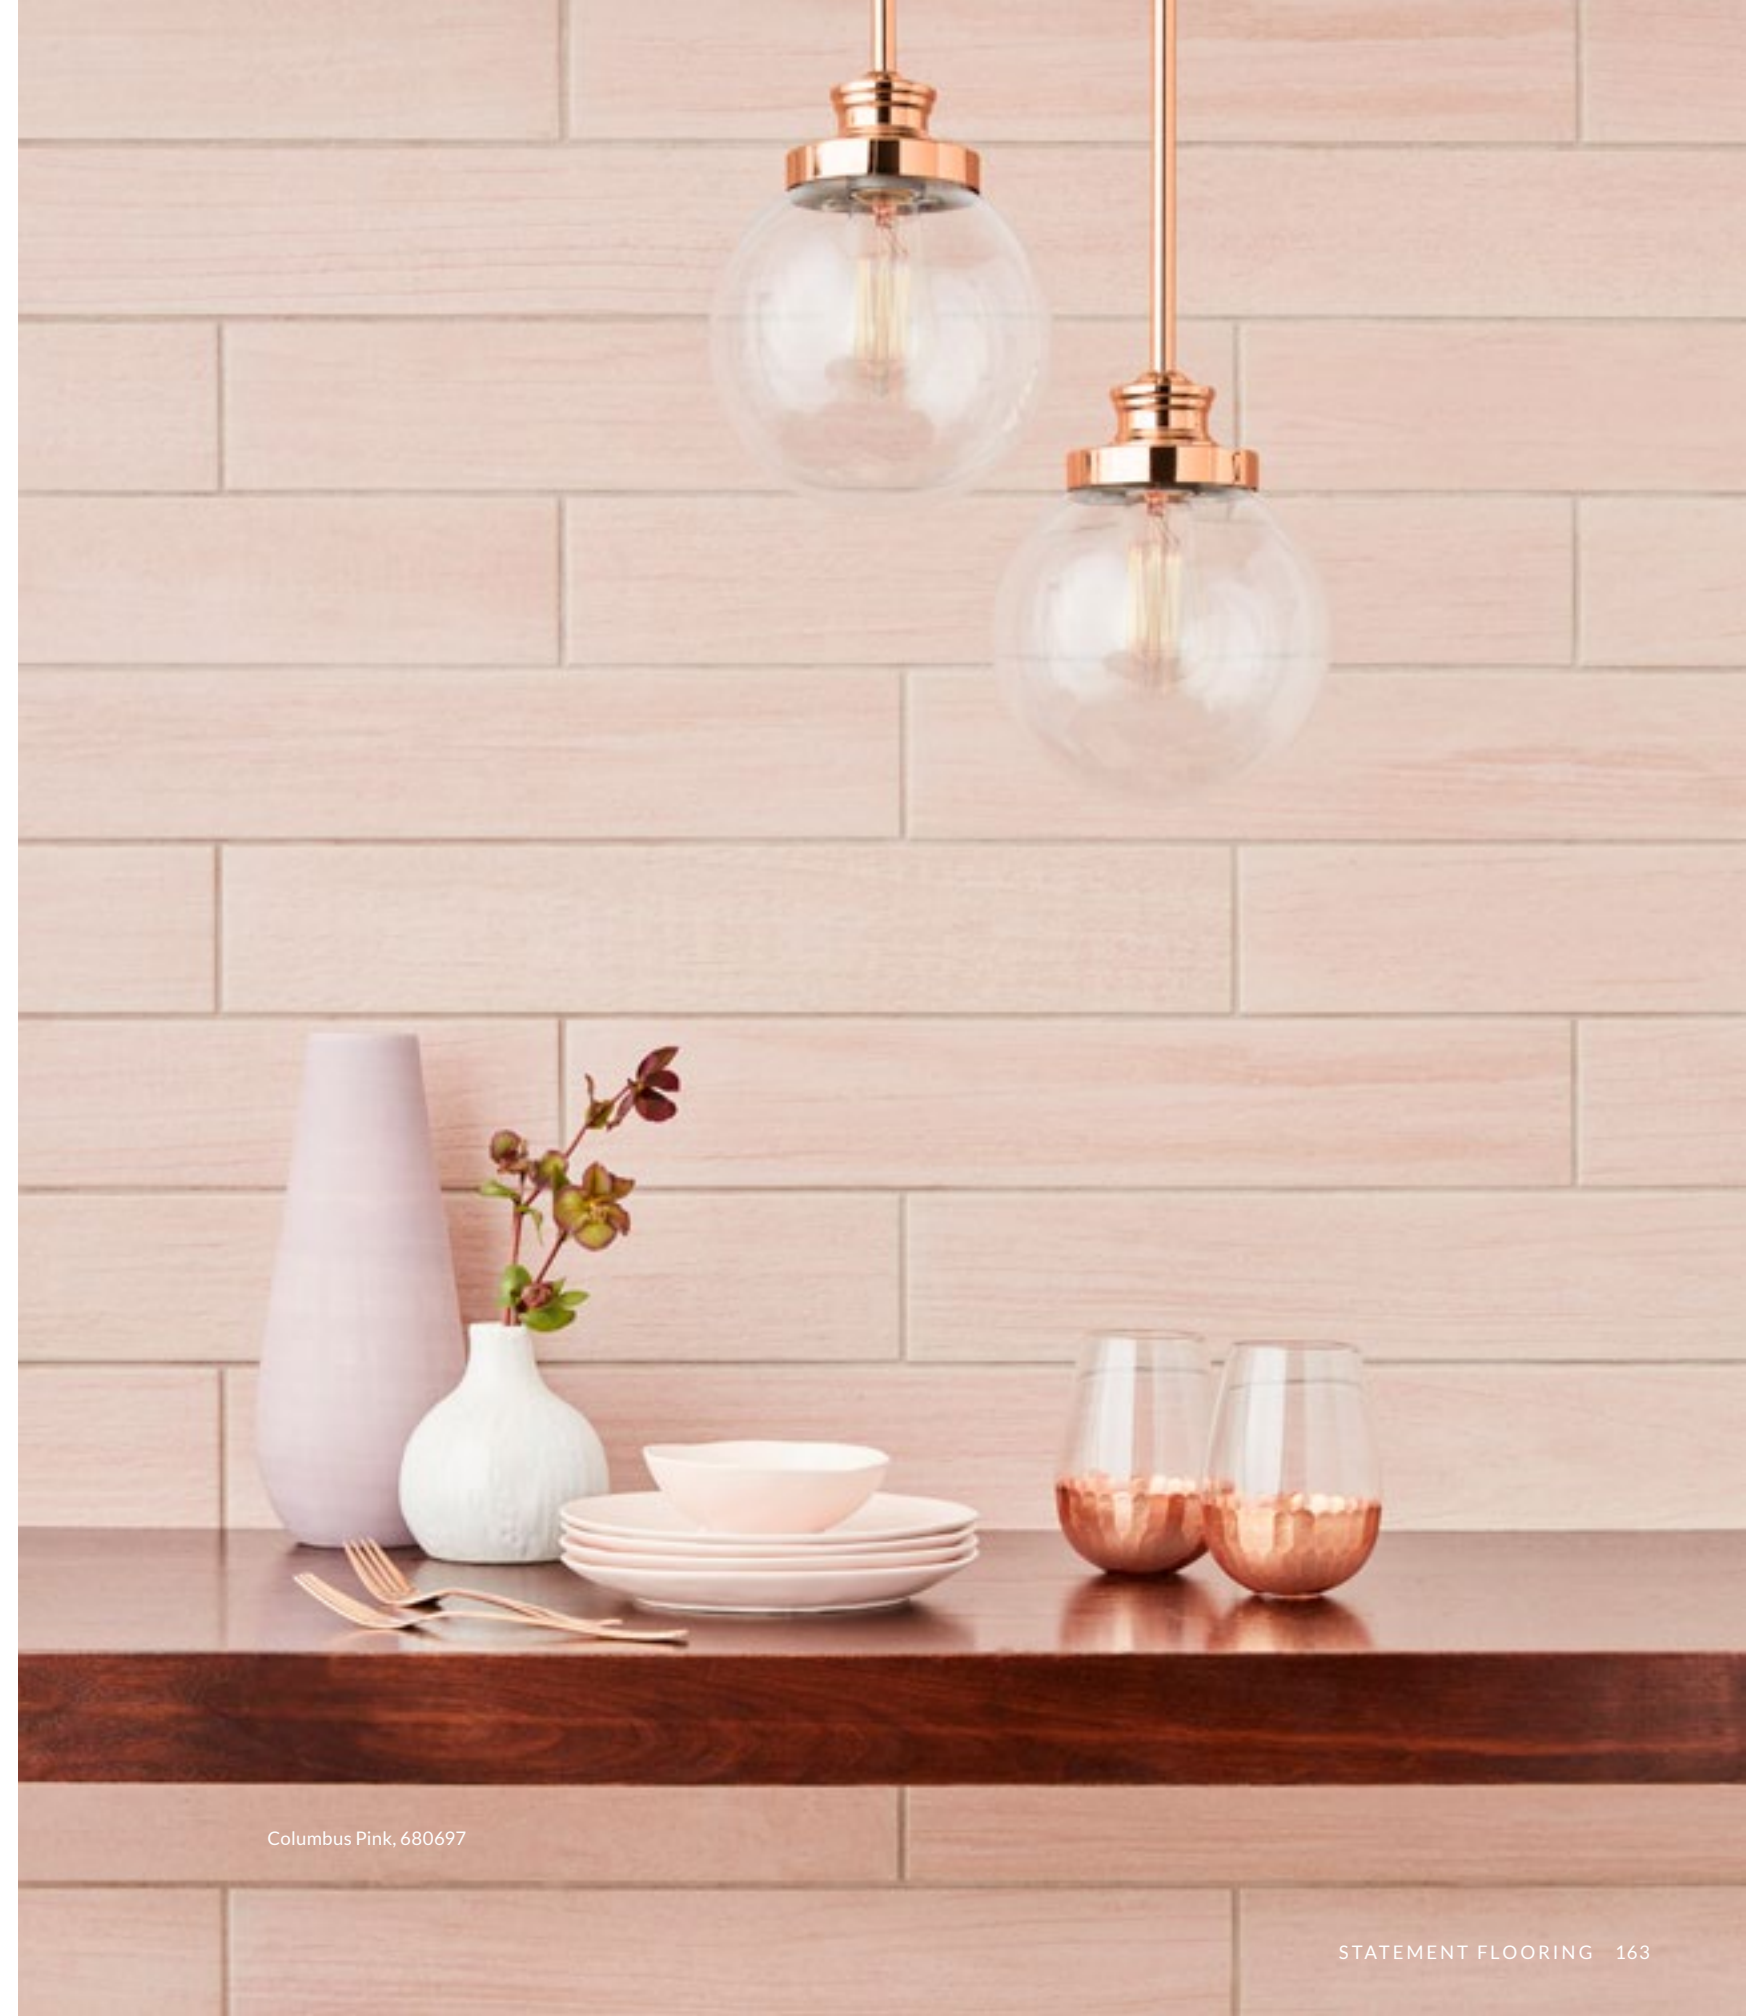

COLUMBUS

The Columbus collection is perfect for adding a hint of color and the illusion of texture to walls and floors, all in a classic shape. Available in colors ranging from natural to whimsical, Columbus allows you to create both a bold statement wall and a subtle, wood-look floor, making it perfect for almost any project. In 4x24 in. planks, the variety of colors available create a durable and easy-to-care-for surface with modern appeal.

4x24 IN | WOODGRAIN

WHITE

680695

TAUPE

680696

PINK

680697

GREEN

680699

BLUE

680700

ANTHRACITE

680698

Columbus Pink, 680697