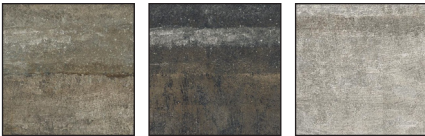

## DARK FOSSIL SERIES

The Dark Fossil 12" x 24" Brown, Ebony, and Grey floor tiles by Fired Earth Ceramics are wood like tiles with an intriguing visual design. These porcelain tiles feature sweeping chalky white highlights and a matte finish. A straight cut makes these rustic textured tiles especially suited for entries, fireplaces and bathroom applications.

#### AVAILABLE COLORS

Dark Fossil Brown    Dark Fossil Ebony    Dark Fossil Grey