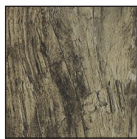

STANLEY GOLD

This rustic faux wood has a weathered appearance similar to reclaimed wood. Dark charcoal and honey tones weave together throughout this ceramic tile.

STANLEY NATURAL

Spruce up the look of your living space with rustic charm using this Stanley Natural Ceramic faux wood tile from Fired Earth Ceramics. This 6" x 24" wood like tile in a plank design boasts a rugged, natural look in hues inspired by the great outdoors. You will enjoy the durability and beauty of ceramic tile in your den, living room or office for years to come when choosing this handsome floor tile.

PRODUCT	DESCRIPTION	SIZE	FINISH
682660	Stanley Gold 15x60cm	6x24in	Textured
680115	Stanley Natural 15x60cm	6x24in	Textured

AVAILABLE COLORS

Stanley Gold

Stanley Natural

AVAILABLE SIZES

6x24in

The images shown here are only representative, we strongly suggest you view the product in person and speak with a Tile Shop representative before purchasing. Sizes and finishes may vary from the selection shown here due to availability. Contact our customer service representatives or your local showroom for additional information.