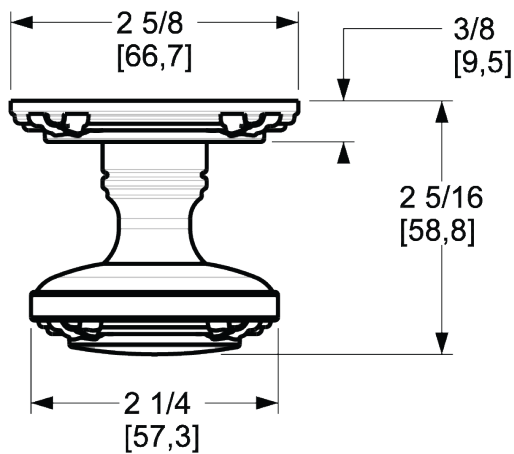

## DIMENSIONS

## SPECIFICATIONS

- Solid Forged Brass Trim
- Concealed Fasteners
- 28-degree Solid Brass Latch
- 2.125" Bore x 2.375" Backset with Full Lip Strike
- 1.375"-1.75" thick doors
- PASS, PRIV, FD, HD
- UL Kit Available