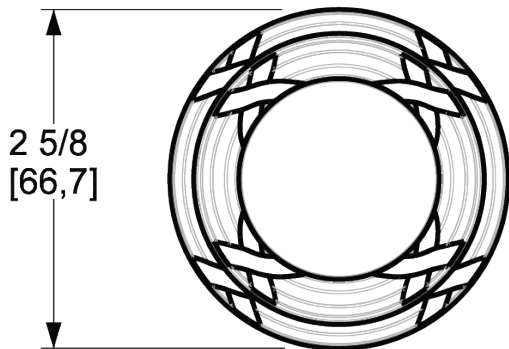

## DIMENSIONS

## SPECIFICATIONS

- Solid Forged Brass Trim
- Concealed Fasteners
- 28-degree Solid Brass Latch
- 2.125" Bore x 2.375" Backset with Full Lip Strike
- 1.375"-1.75" thick doors
- PASS, PRIV, FD, HD
- UL Kit Available