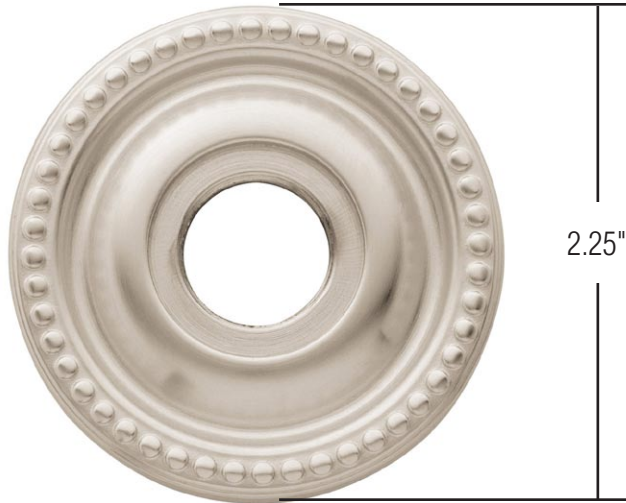

5027

ESTATE ROSES

SPECIFICATIONS

> Material: Solid Forged Brass

TIER 1 FINISHES

TIER 2 FINISHES