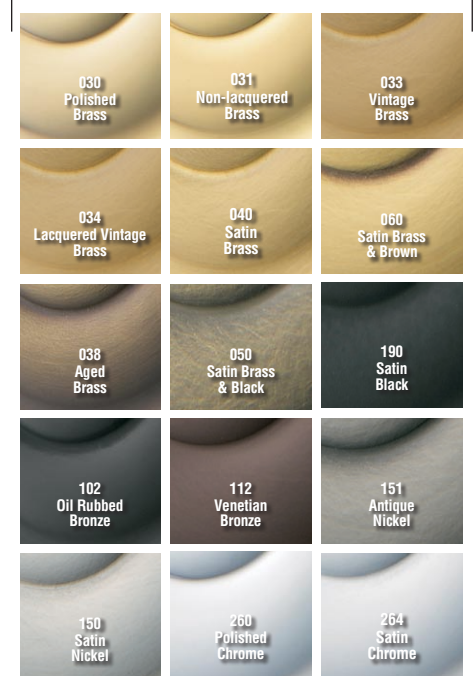

5027

ESTATE ROSES

SPECIFICATIONS

> Material: Solid Forged Brass

TIER 1 FINISHES

TIER 2 FINISHES