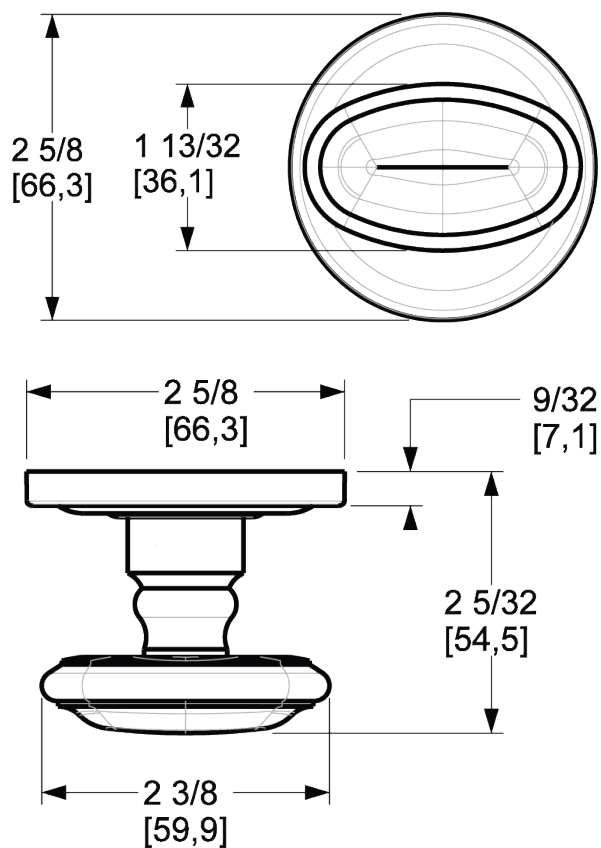

BALDWIN®

ESTATE™

5057 KNOB W/ 5048 ROSE

5057 KNOB W/ 5048 ROSE

PRE CONFIGURED SET

DIMENSIONS

SPECIFICATIONS

- Solid Forged Brass Trim
- Concealed Fasteners
- 28-degree Solid Brass Latch
- 2.125" Bore x 2.375" Backset with Full Lip Strike
- 1.375"-1.75" thick doors
- PASS, PRIV, FD, HD
- UL Kit Available