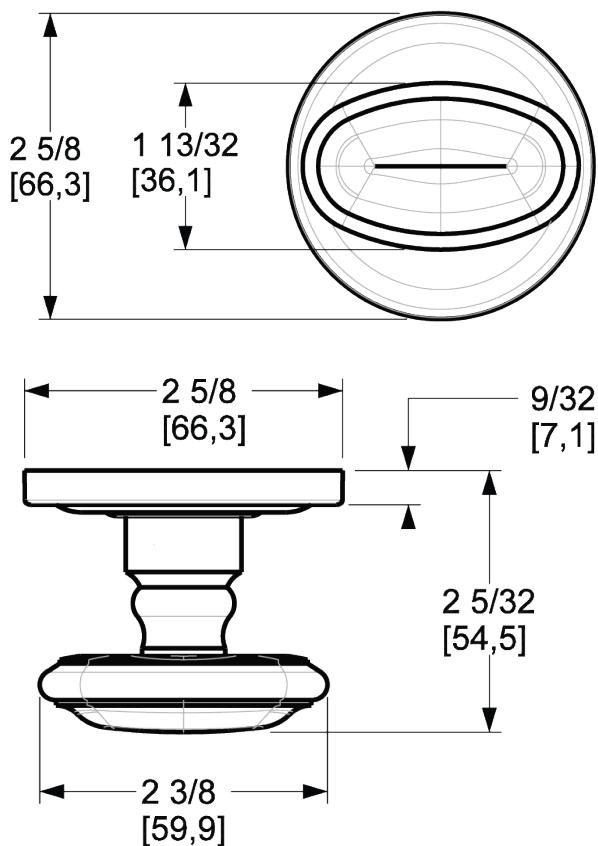

# BALDWIN®

ESTATE™

5057 KNOB W/ 5048 ROSE

# 5057 KNOB W/ 5048 ROSE

PRE CONFIGURED SET

## DIMENSIONS

## SPECIFICATIONS

- Solid Forged Brass Trim
- Concealed Fasteners
- 28-degree Solid Brass Latch
- 2.125" Bore x 2.375" Backset with Full Lip Strike
- 1.375"-1.75" thick doors
- PASS, PRIV, FD, HD
- UL Kit Available