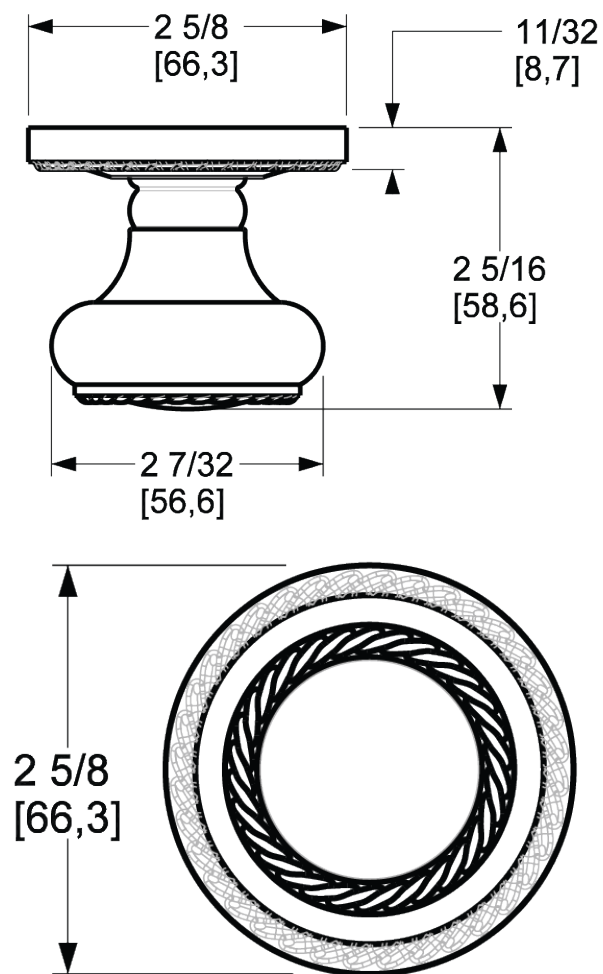

BALDWIN®

ESTATE™

5064 KNOB W/ 5004 ROSE

5064 KNOB W/ 5004 ROSE

PRE CONFIGURED SET

DIMENSIONS

SPECIFICATIONS

- Solid Forged Brass Trim
- Concealed Fasteners
- 28-degree Solid Brass Latch
- 2.125" Bore x 2.375" Backset with Full Lip Strike
- 1.375"-1.75" thick doors
- PASS, PRIV, FD, HD
- UL Kit Available